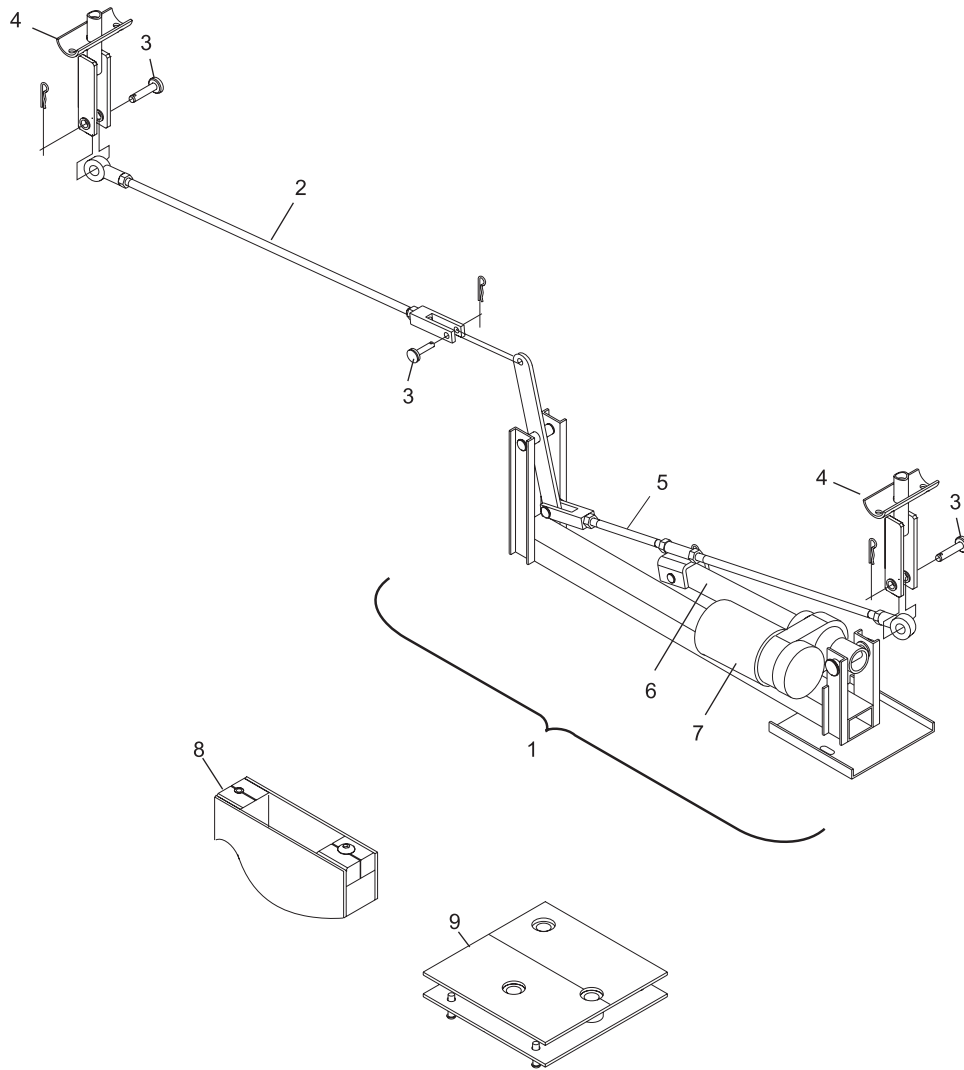

Index

No.	Part No.		Description
1.	17-300224-115	N.A.	Actuator Assembly - 115VAC
	17-860781-115	R.O.	Ball Wall Motor Assembly - 115VAC
	17-300224-230	N.A.	Actuator Assembly - 230VAC
	17-860781-230	R.O.	Ball Wall Motor Assembly - 230VAC
2.	17-300216-000		L.H. Connecting Link Assembly
3.	17-300245-000	N.A.	Clevis Pin
4.	17-300264-000	N.A.	Gutter Pivot Assembly
5.	17-300210-000	R.H.	Connecting Link Assembly
6.	17-860780-000	N.A.	Sleeve
7.	17-860781-115		Motor - 115 VAC
	17-860781-230		Motor - 230 VAC
8.	N.A.		Gutter Drill Jig
9.	N.A.		Concrete Drill Jig

N.A. = No Longer Available

R.O. = Replacement Option

ABS Gutters/Ball Wall - Automated Bumper System

ABS Gutters/Ball Wall - Automated Bumper System