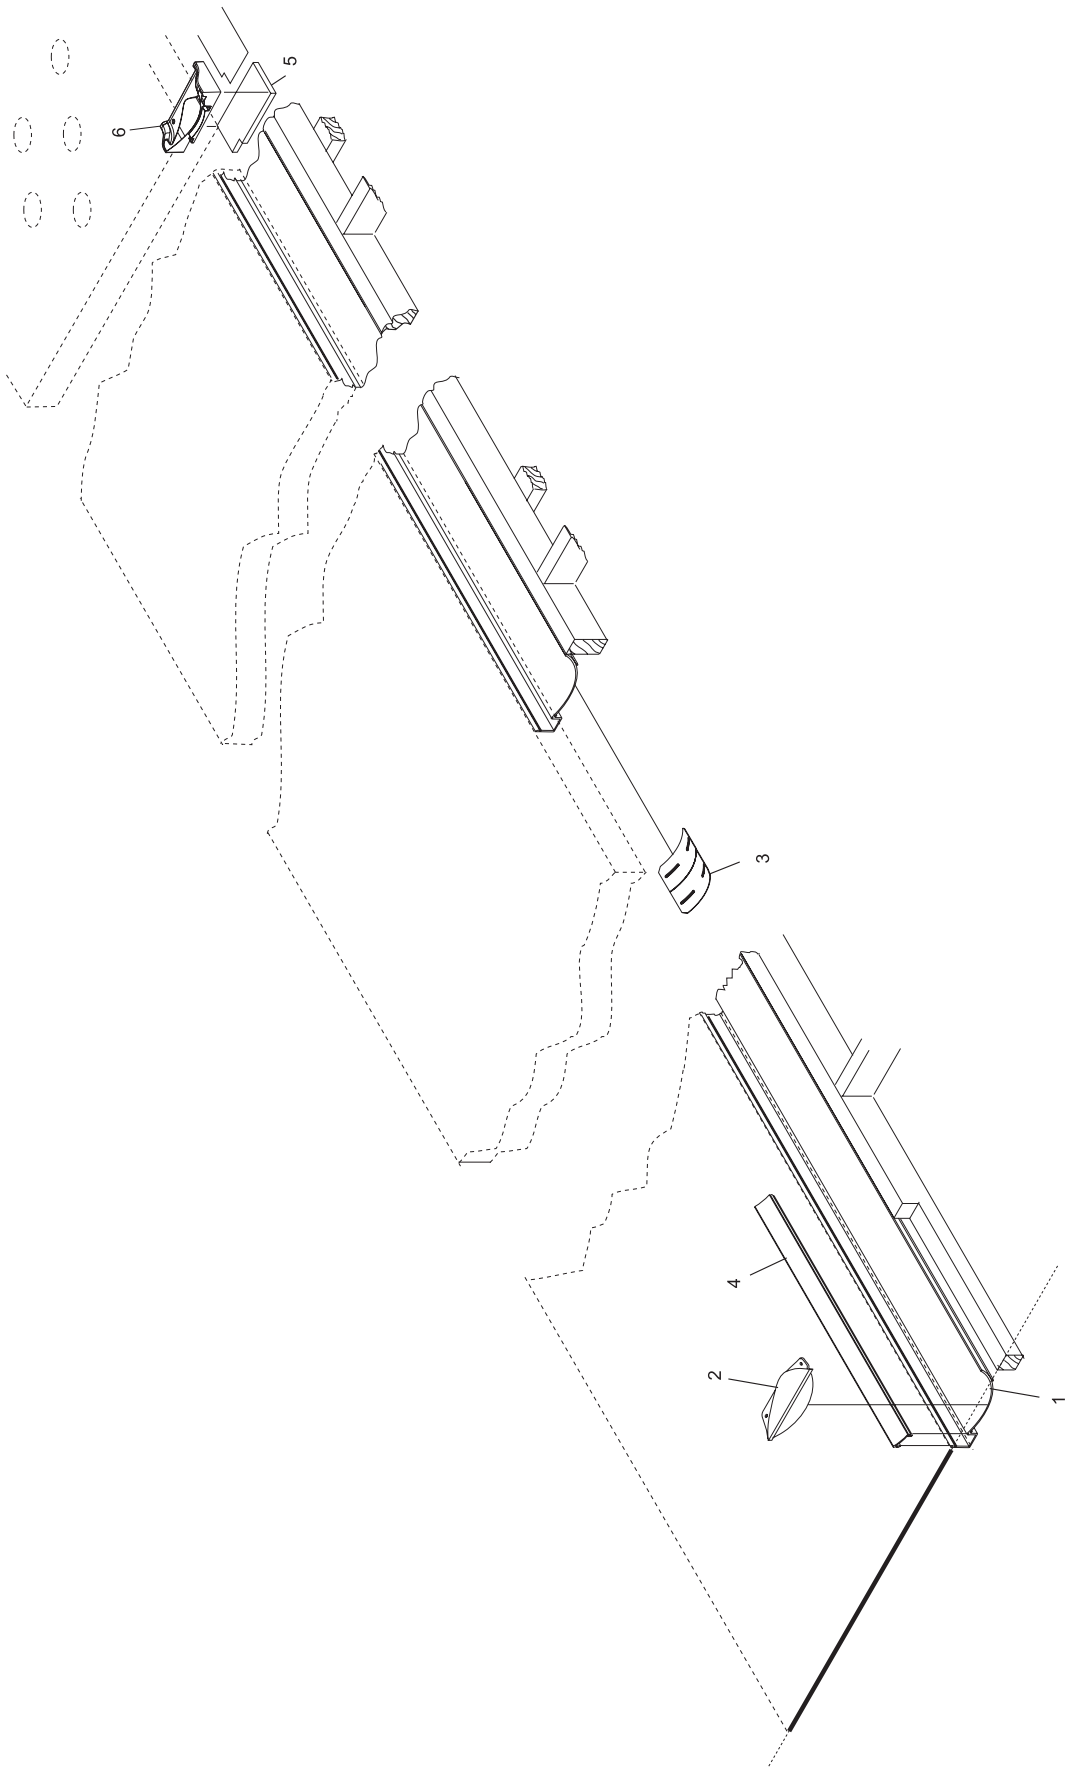

**Index**

<b>No.</b>	<b>Part No.</b>		<b>Description</b>
1.	84-200461-100		Pinball Wizard Gutter Assembly - Stand-Alone (Dark Gray)
	84-860620-XXX	N.A.	Package of 8 Gutters
2.	84-200603-000	N.A.	Header Block
	84-200644-000	R.O.	Header Block
3.	84-200462-000		Gutter Coupler
4.	84-860622-100		Cover -118" Pkg. (Dark Gray)
5.	84-200556-000	N.A.	Flat Gutter Spacer
6.	84-200456-001		R.H. Adapter Block - Gutter
	84-200456-002		L.H. Adapter Block - Gutter
7.	84-860621-000		Gutter Hardware w/Adapter Blocks (includes items 5 and 6)

*N.A. = No Longer Available*

*R.O. = Replacement Option*

**Pinball Wizard Gutters - Stand Alone**

**Pinball Wizard Gutters - Stand Alone**