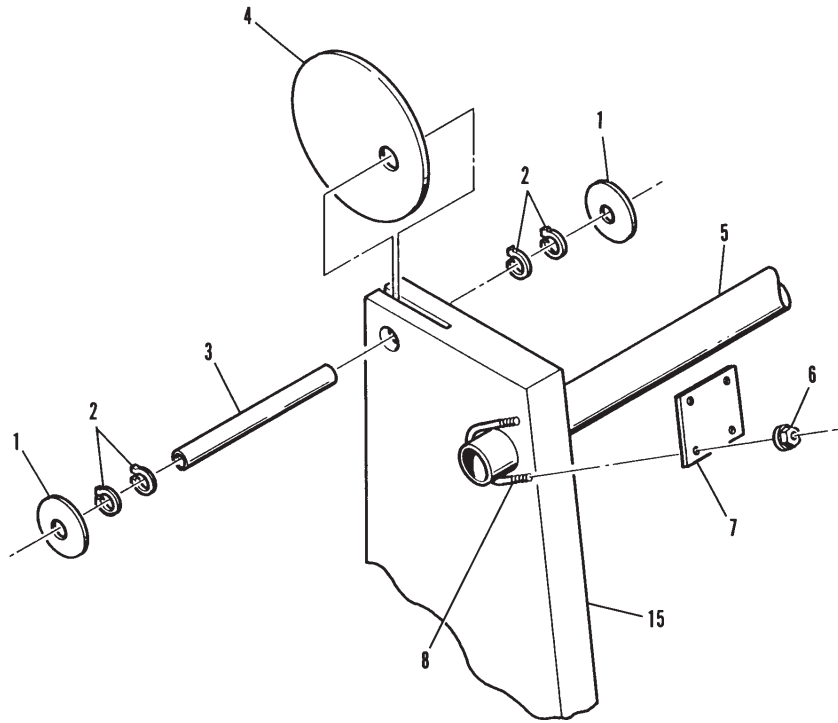

Index

No.	Part No.		Description
1.	11-191024-001		Flat Washer (3/4)
2.	11-534521-000	N.A.	Retaining Ring (3/4)
3.	N.A.		Pivot Pin
4.	53-200919-000	N.A.	Graphic Panel Retainer
5.	53-200898-005		Pipe - 126" long
6.	11-176001-001		Hex Nut w/Lockwasher Assembly (5/16)
7.	53-200907-000	N.A.	Support Brace Plate
8.	53-200908-000	N.A.	Support Brace "U" Bolt
9.	11-001355-001		Hex Hd. Bolt (3/8-16 x 2-3/4")
10.	11-195016-001		Spring Lockwasher (3/8)
11.	11-190514-001		Flat Washer (13/32)
12.	11-125011-001		Hex Nut (3/8-16)
13.	11-001353-001		Hex Hd. Bolt (3/8-16 x 2-1/4")
14.	53-201004-000	N.A.	Support Angle
15.	53-201005-000	N.A.	Masking Unit Support
16.	11-190014-001		Flat Washer (3/8)
17.	11-125204-001		Hex Jam Nut (3/8-16)
18.	53-200922-000	N.A.	White Filler Strip

N.A. = No Longer Available

**B-2000 Action Set
Masking Unit Support Assembly**