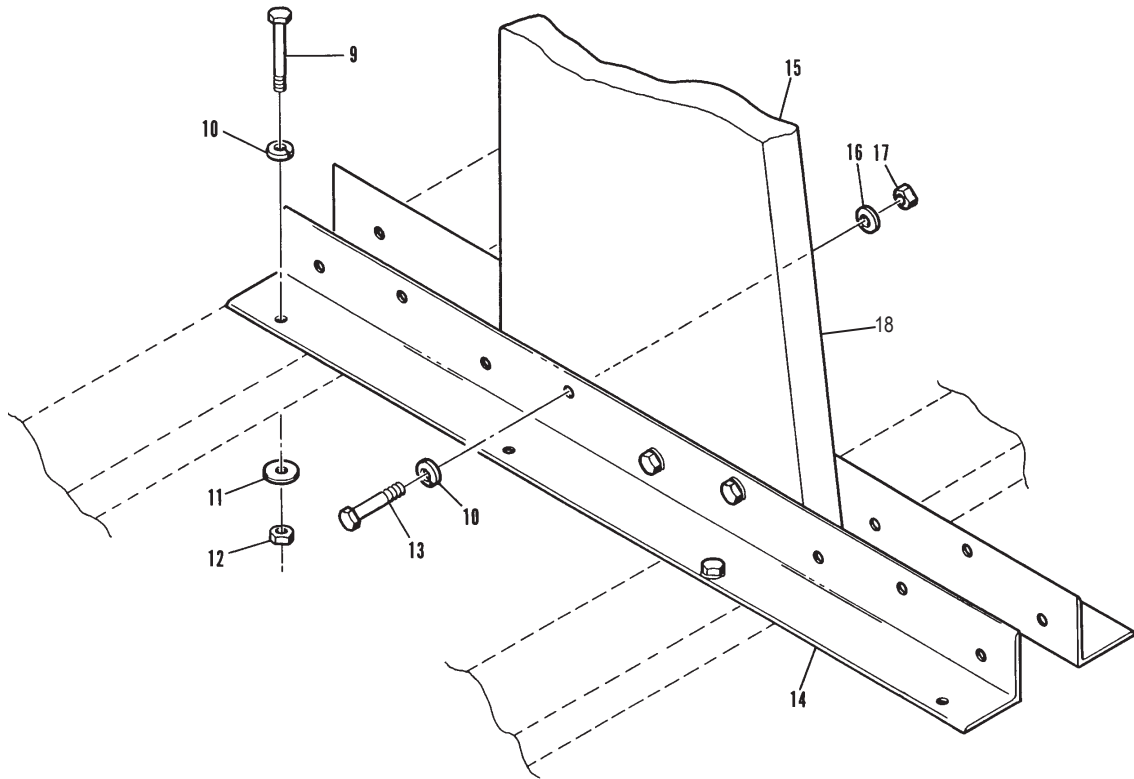

Index

No.	Part No.		Description
1.	11-191024-001		Flat Washer (3/4)
2.	11-534521-000	N.A.	Retaining Ring (3/4)
3.	N.A.		Pivot Pin
4.	53-200919-000	N.A.	Graphic Panel Retainer
5.	53-200898-005		Pipe - 126" long
6.	11-176001-001		Hex Nut w/Lockwasher Assembly (5/16)
7.	53-200907-000	N.A.	Support Brace Plate
8.	53-200908-000	N.A.	Support Brace "U" Bolt
9.	11-001355-001		Hex Hd. Bolt (3/8-16 x 2-3/4")
10.	11-195016-001		Spring Lockwasher (3/8)
11.	11-190514-001		Flat Washer (13/32)
12.	11-125011-001		Hex Nut (3/8-16)
13.	11-001353-001		Hex Hd. Bolt (3/8-16 x 2-1/4")
14.	53-201004-000	N.A.	Support Angle
15.	53-201005-000	N.A.	Masking Unit Support
16.	11-190014-001		Flat Washer (3/8)
17.	11-125204-001		Hex Jam Nut (3/8-16)
18.	53-200922-000	N.A.	White Filler Strip

N.A. = No Longer Available

**B-2000 Action Set
Masking Unit Support Assembly**