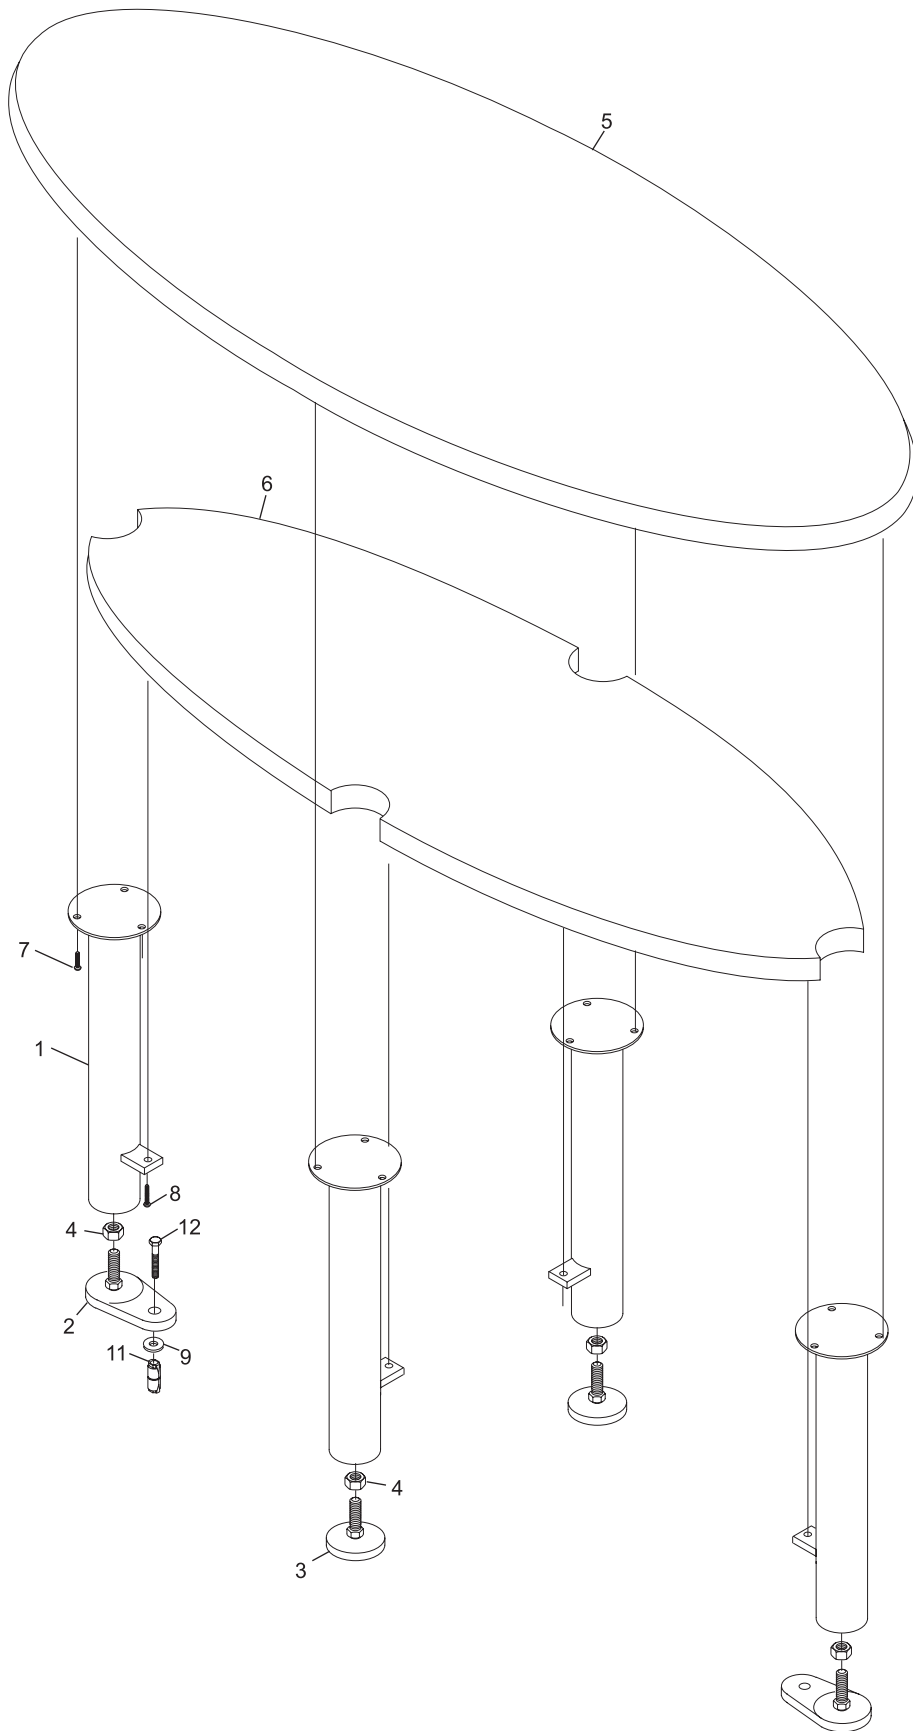

**Index**

<b>No.</b>	<b>Part No.</b>	<b>Description</b>
1.	54-861012-002	Leg Assembly (Silver)
2.	54-861072-000	Oval Glide
3.	54-861111-000	N.A. Round Glide w/Hex Nut (Pkg. of 2)
4.	11-051706-001	Hex Nut (M12)
5.	54-861063-XXX	Table Top
6.	54-200060-000	N.A. Shelf
7.	11-054801-009	N.A. Button Head Cap Screw (M8 x 1.25 mm x 20 mm)
8.	11-054812-009	N.A. Button Head Cap Screw (M8 x 1.25 mm x 25 mm)
9.	11-191014-001	Flat Washer (3/8)
10.	**11-006354-009	N.A. Button Head Cap Screw (3/8-16 x 1-1/4")
11.	11-111560-000	Concrete Anchor (3/8-16 x 1-9/16")
12.	53-400362-002	Hex Head Cap Screw (3/8-16 x 4-1/2")
13.	*54-861095-000	Narrow Coffee Table Hardware Pkg. (Includes Index Nos. 7 & 8)

*N.A. = No Longer Available*

NOTE : Last three digits in part number (suffix) designate color.

\* *Color Chart*

-002	MAPLE
-004	ROSEWOOD
-005	BLACK

\*\* *Not Illustrated*

## Striking Line Narrow Table

**Striking Line Narrow Table**