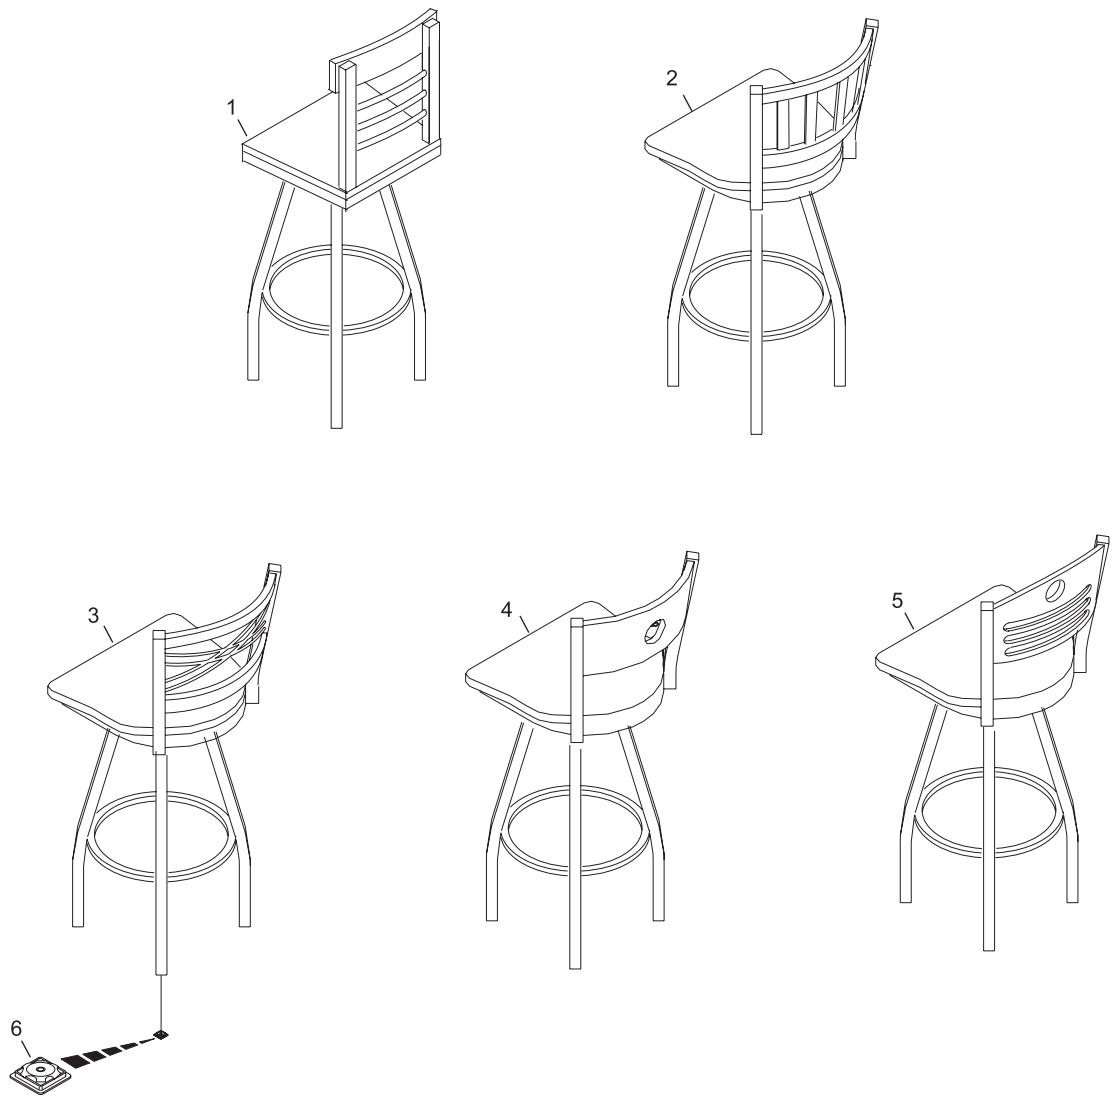

Index

No.	Part No.		Description
1.	*54-861030-xxx	N.A.	Wood Bar Stool - Florence #510 Style
	54-861083-001	R.O.	Wood Bar Stool - Wayland Style (Dark Cherry)
2.	*54-861032-xxx	N.A.	Wood Bar Stool - Contessa #810 Style
	54-861084-001	R.O.	Wood Bar Stool - Alden Style (Dark Cherry)
3.	*54-861034-xxx	N.A.	Wood Bar Stool - Catalina #820 Style
	54-861082-001	R.O.	Wood Bar Stool - Montgomery Style (Dark Cherry)
4.	*54-861036-xxx	N.A.	Wood Bar Stool - Voltaire 830B Style
	54-861086-001	R.O.	Wood Bar Stool - Easton Style (Dark Cherry)
5.	*54-861038-xxx	N.A.	Wood Bar Stool - Voltaire 830D Style
	54-861108 -001	R.O.	Wood Bar Stool - Broderick Style (Dark Cherry)
6.	54-861080-000		Chair Glide Pkg. (Qty. 4)

* Color Chart

-001	DARK CHERRY
-002	MAPLE

*When replacing the following seat styles, customers must also order (2) 53-860395-000 45° seat swivel seat styles: Florence, Contesa, Catalina and Voltaire

Striking Line - Wood Seat Only - Replacement			
Bar Stool Bucket Style	Dark Cherry	Natural	Qty. per Pkg.
EASTON	54-860512-001	54-860512-002	2
MONTGOMERY	54-860512-001	54-860512-002	2
BRODICK	54-860512-001	54-860512-002	2
ALDEN	54-860512-001	54-860512-002	2
WAYLAND	54-860513-001	54-860513-002	2

Striking Line Wood Stools

Striking Line Wood Stools