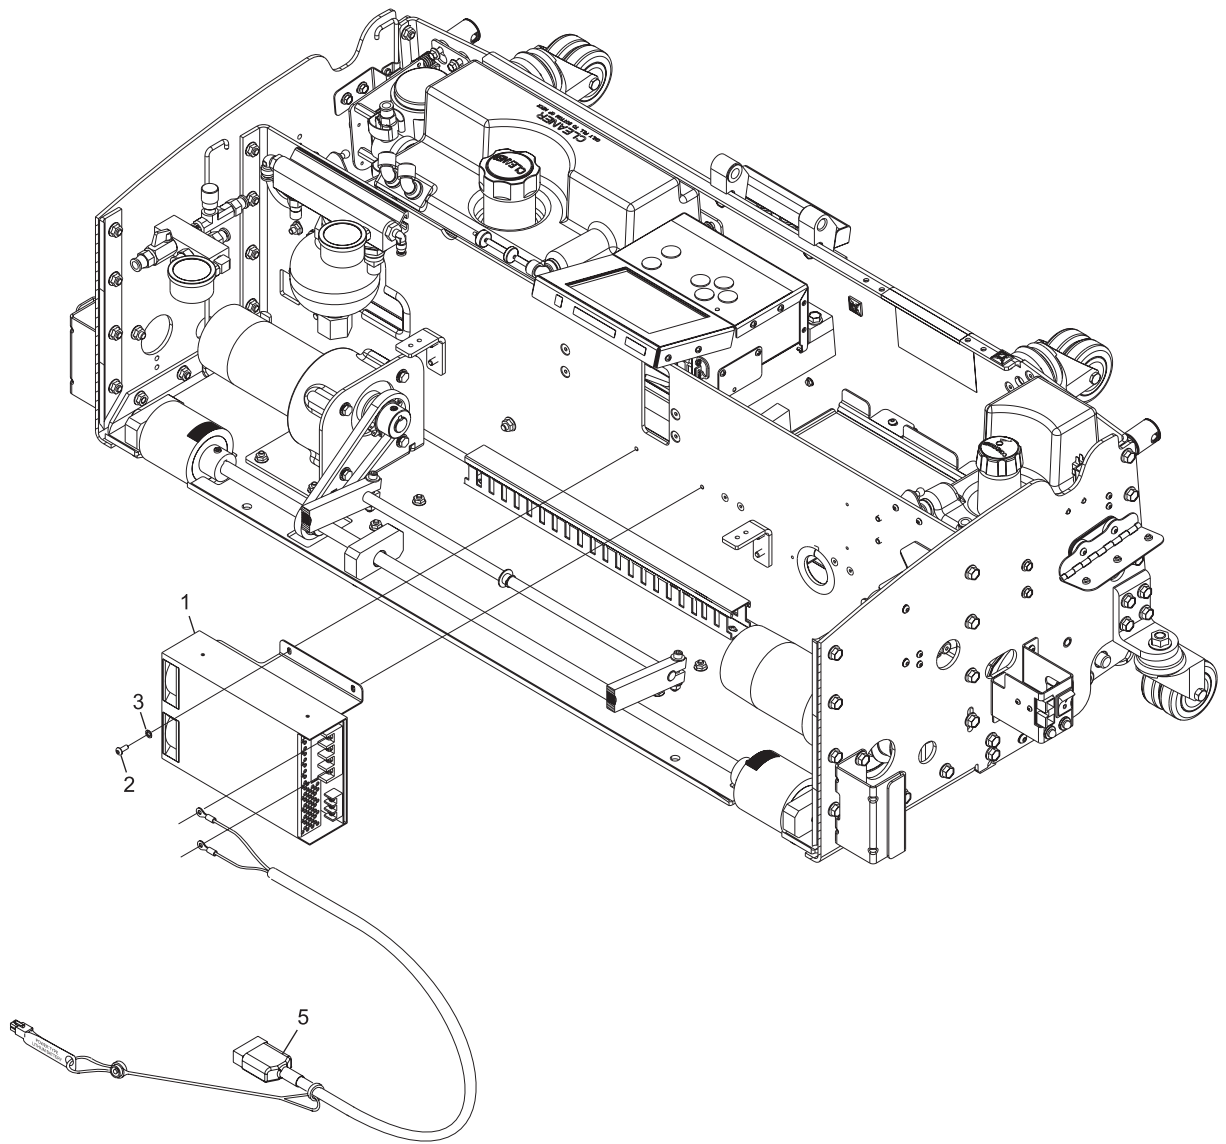

Index No.	Part No.	Description
1.	14100948000	AC/DC Power Supply and Mount Bracket Assembly
2.	11-006118-015	Button Head Screw (#10-32 X 1/2")
3.	11-199003-015	Internal Tooth Lockwasher (#10)
4.	*14-100887-000	Input Power To DC Power Cable Assembly
5.	14-100957-001	AC/DC Power Supply W/Jumper Cable Assembly

** Not Illustrated*

AC/DC Power

AC/DC Power