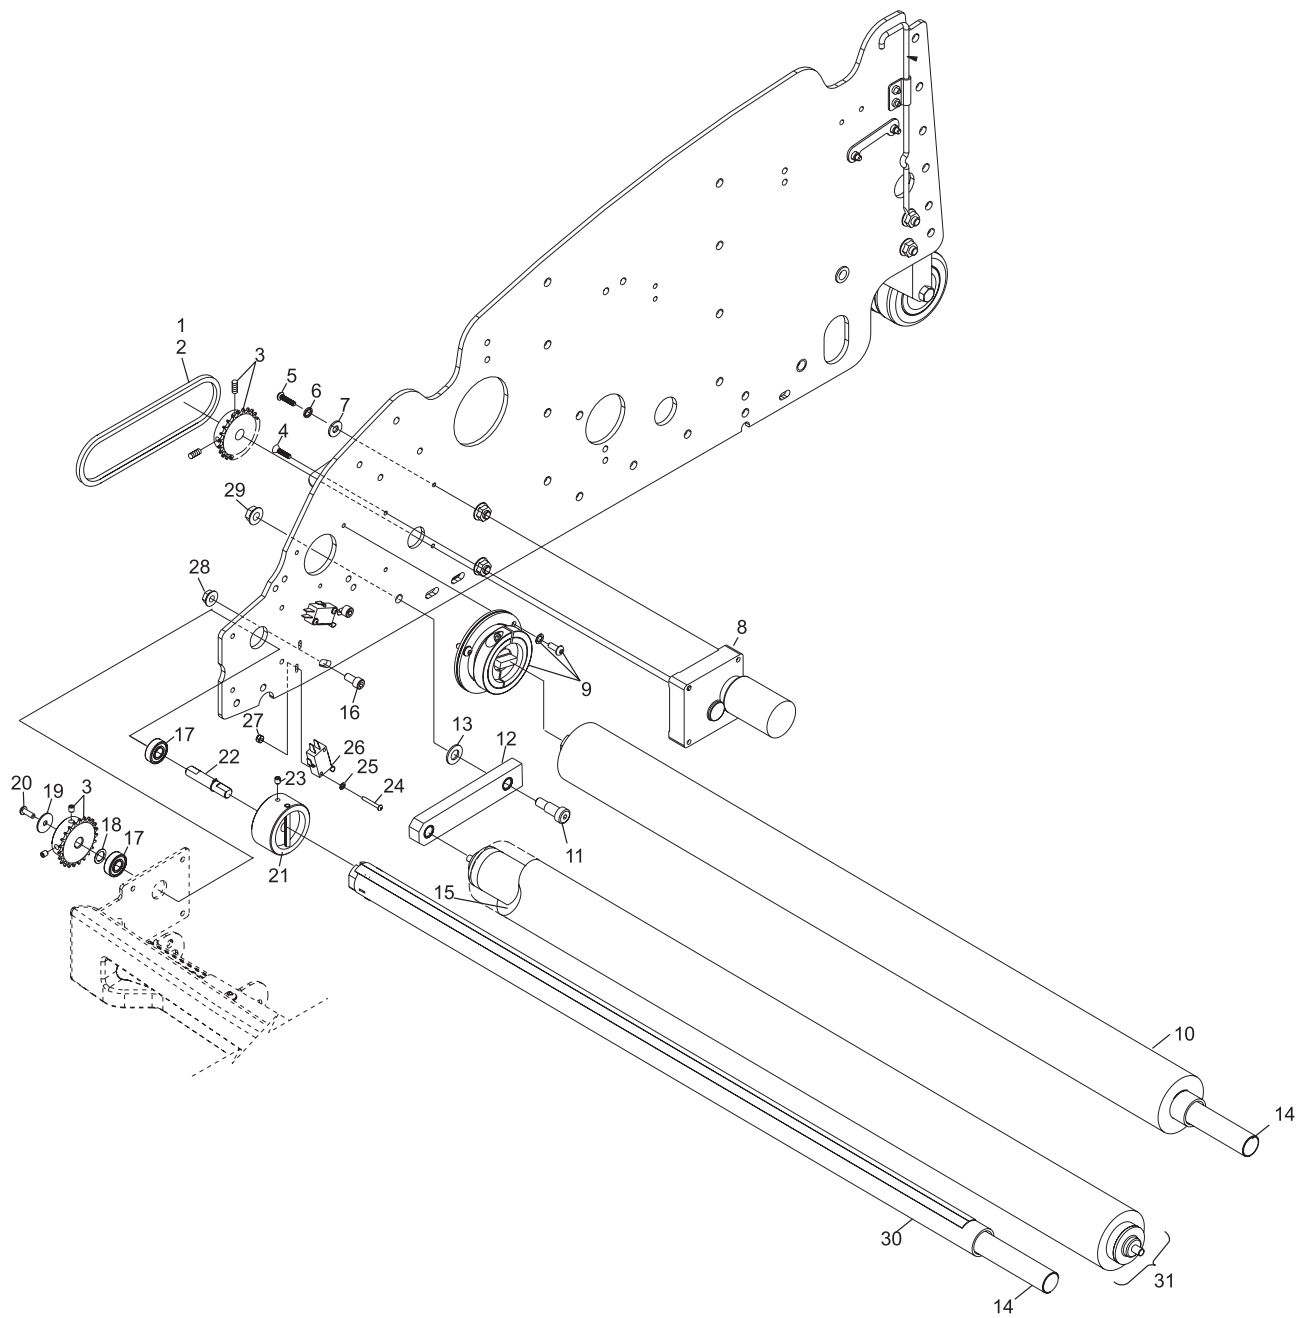

Index

No.	Part No.	Description
1.	11-601013-000	Roller Chain
2.	11-600010-000	Master Link Assembly (1/4" #25)
3.	11-491104-000	Sprocket (23 Tooth, 3/8 Bore)
4.	11-007124-000	Flat Head Hex Socket Cap Screw (#10-32 x 1")
5.	11-006125-000	Button Head Socket Cap Screw (#10-32 x 1")
6.	11-195010-015	Lockwasher (#10)
7.	11-190006-015	Plain Washer (#10)
8.	14-100724-005	Duster Motor w/Connector
9.	14-100364-000	Friction Clutch Assembly w/hardware
10.	62-860207-000	Authority 22 Cleaning Cloth - Package
11.	11-106650-000	Socket Head Shoulder Screw (5/16-18 x 3/8 x 5/8")
12.	14-100084-000	Cushion Roller Pivot Arm
13.	11-191752-000	Washer (3/8)
14.	14-100204-000	Duster Cloth Stiffener
15.	14-100081-002	Duster Foam Tube (1.62ld x .75 x 43L)
16.	11-005178-015	Hex Head Socket Cap Screw (1/4-20 x 1/2")
17.	11-500100-000	Roller Bearing (3/8 x 7/8 x 9/32)
18.	11-192577-000	Shim (.376ld x .563Od x .010 Thick)
19.	11-190554-015	Fender Washer (11/64 ld x .75 Od)
20.	11-006063-000	Button Head Cap Screw (#8-32 x 1/2")
21.	14-100078-000	Duster Cloth Take Up Hub Assembly
22.	14-100780-000	Duster Take-Up Drive Shaft Assembly
23.	11-105451-000	Hex Socket Set Screw (#10-32 x .25")
24.	11-006009-000	Button Head Socket Cap Screw (#4-40 x 7/8")
25.	11-199000-015	Internal Tooth Lockwasher (#4)
26.	11-616025-000	Duster Cloth Up/Dn Lever Type Switch
27.	11-170000-015	Locknut (4-40)
28.	11-171504-000	Serrated Flange Hex Nut (1/4-20)
29.	11-171501-000	Serrated Flange Hex Nut (5/16-18)
30.	61-200008-000	Duster Cloth Core W/ Plug Assembly
31.	14-100081-000	Cushion Roller Duster Cloth Assembly

Dusting System

Dusting System