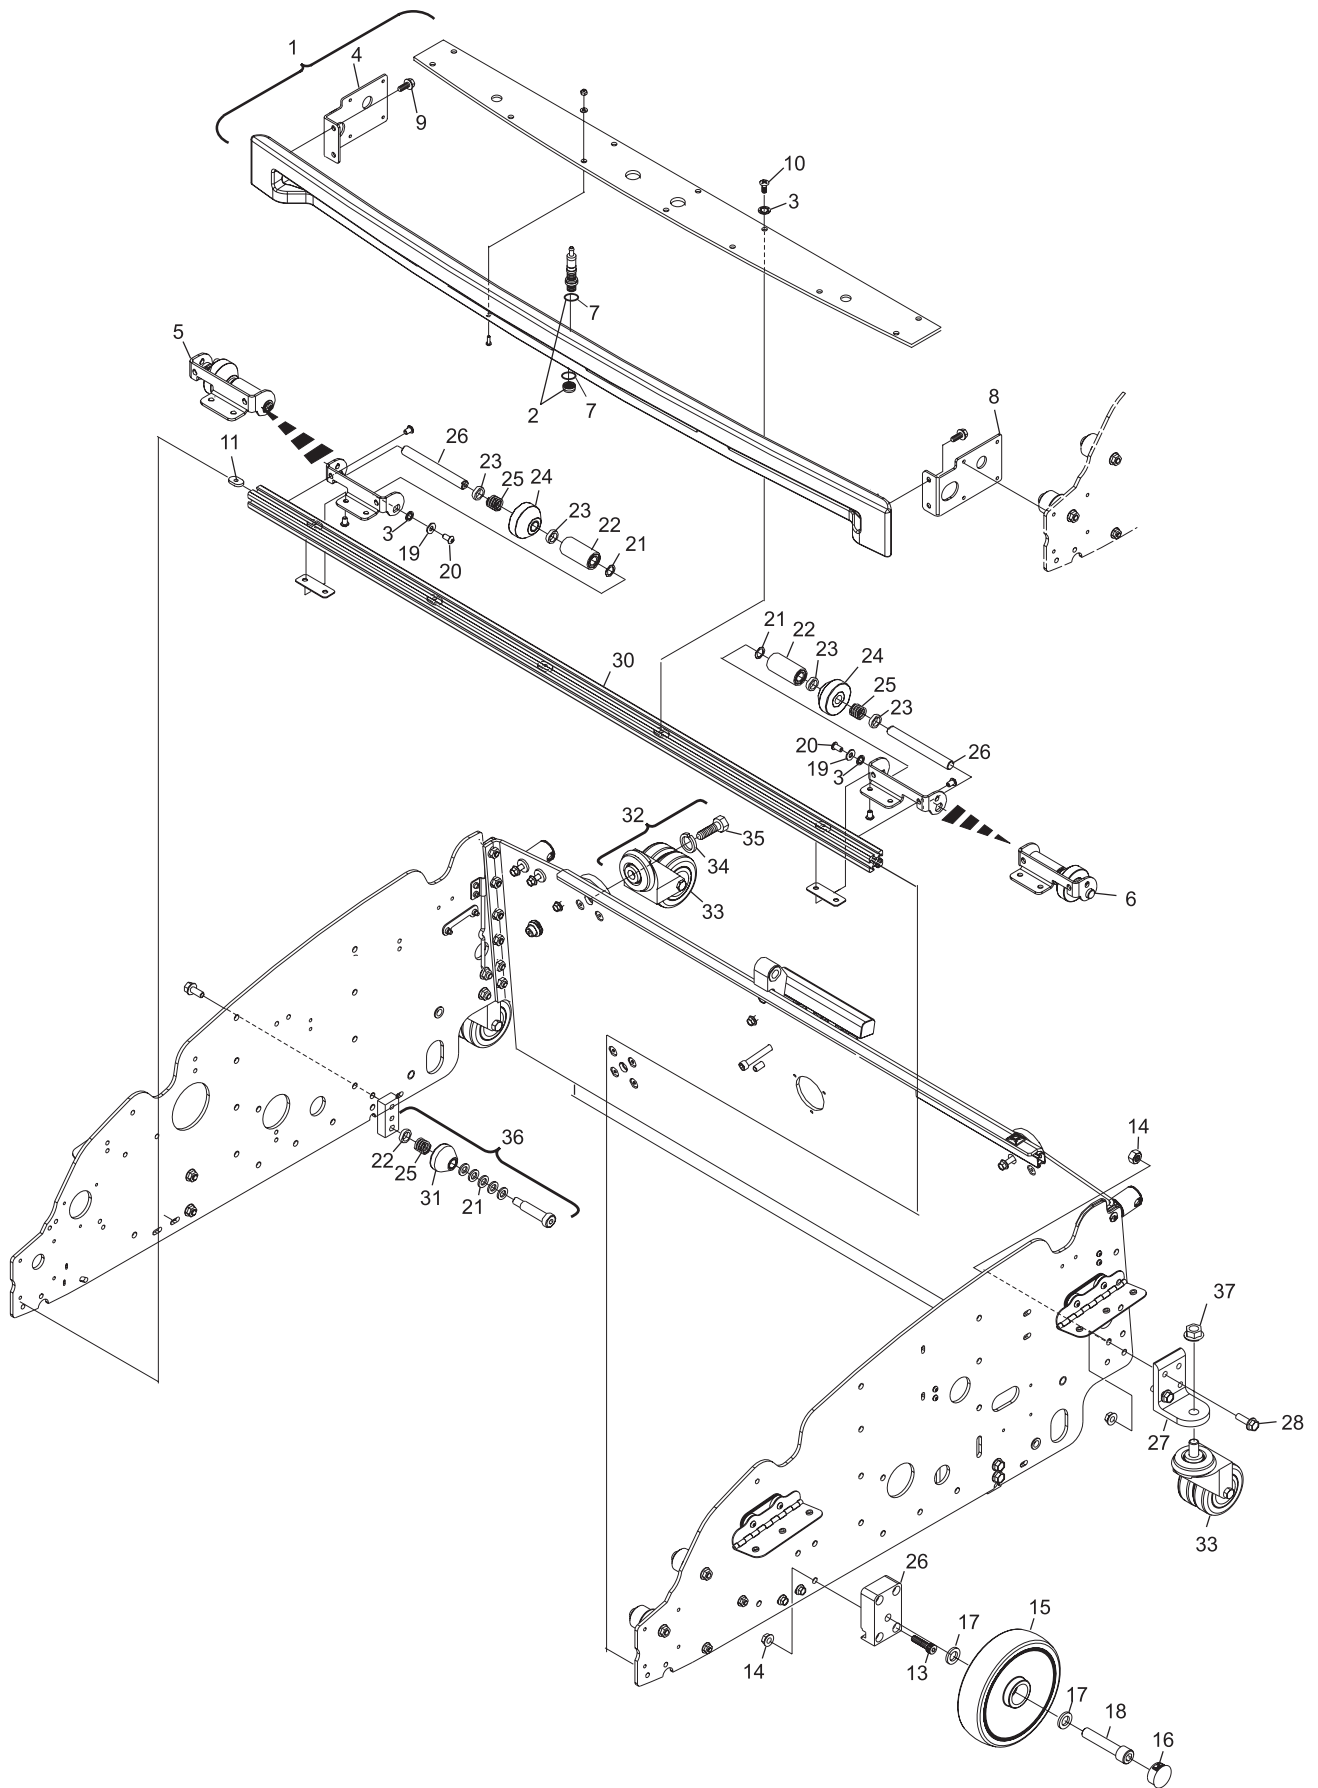

**Index**

<b>No.</b>	<b>Part No.</b>	<b>Description</b>
1.	14-100776-000	Front Handle/Bumper
2.	14-100235-091	End of Lane Sensor
3.	11-199005-015	Internal Tooth Lockwasher (1/4)
4.	14-100777-001	Front Handle/Bumper Bracket (left hand)
5.	14-860241-002	Transition/Guide Wheel Assembly (right hand)
6.	14-860241-001	Transition/Guide Wheel Assembly (left hand)
7.	11-625601-000	O-Ring
8.	14-100777-002	Front Handle/Bumper Bracket (right hand)
9.	11-010790-000	Hex Head Serrated Flange Screw (1/4-20 x 3/8")
10.	11-006177-000	Button Head Cap Screw (1/4 x 3/8")
11.	14-100101-000	T-Nut (1/4-20)
12.	11-191014-015	Flat Washer (3/8)
13.	11-005266-015	Socket Head Cap Screw (5/16-18 x 1-1/2')
14.	11-171501-000	Hex Nut (5/16-18)
15.	14-100732-000	Wheel (6")
16.	11-611610-000	Dome Plug
17.	11-054110-009	Washer - Thick (10 mm)
18.	11-005514-015	Socket Head Cap Screw (1/2-13 x 2-1/2")
19.	11-190010-015	Washer (1/4)
20.	11-006218-015	Button Head Socket Cap Screw (1/4-28 x 1/2")
21.	11-185281-000	Spacer (1/2 x 1/16 x 1/32")
22.	14-100531-000	Transition Wheel Assembly
23.	11-185279-000	Spacer (1/2 I.D. x 1/32")
24.	14-100279-000	Front Guide Wheel
25.	11-581010-000	Compression Spring
26.	14-100731-000	Wheel Mount
27.	14-100730-000	Caster Bracket
28.	11-010787-000	Hex Head Serrated Flange Screw (5/16-18)
29.	11-192576-000	Shim (1/2 I.D. x 7/8 O.D.)
30.	14-100207-000	Front Brace/Transition Wheel Assembly
31.	14-100030-000	Guide Wheel
32.	14-100139-000	Swivel Caster Assembly (3")
33.	14-100138-000	Swivel Caster (3")
34.	11-002246-015	Hex Head Cap Screw (1/2-13 x 1-1/2")
35.	11-195018-015	Lockwasher (1/2)
36.	14-100036-000	Guide Wheel Assembly
37.	11-171505-015	Hex Serrated Flange Nut (1/2-13)

## Chassis System