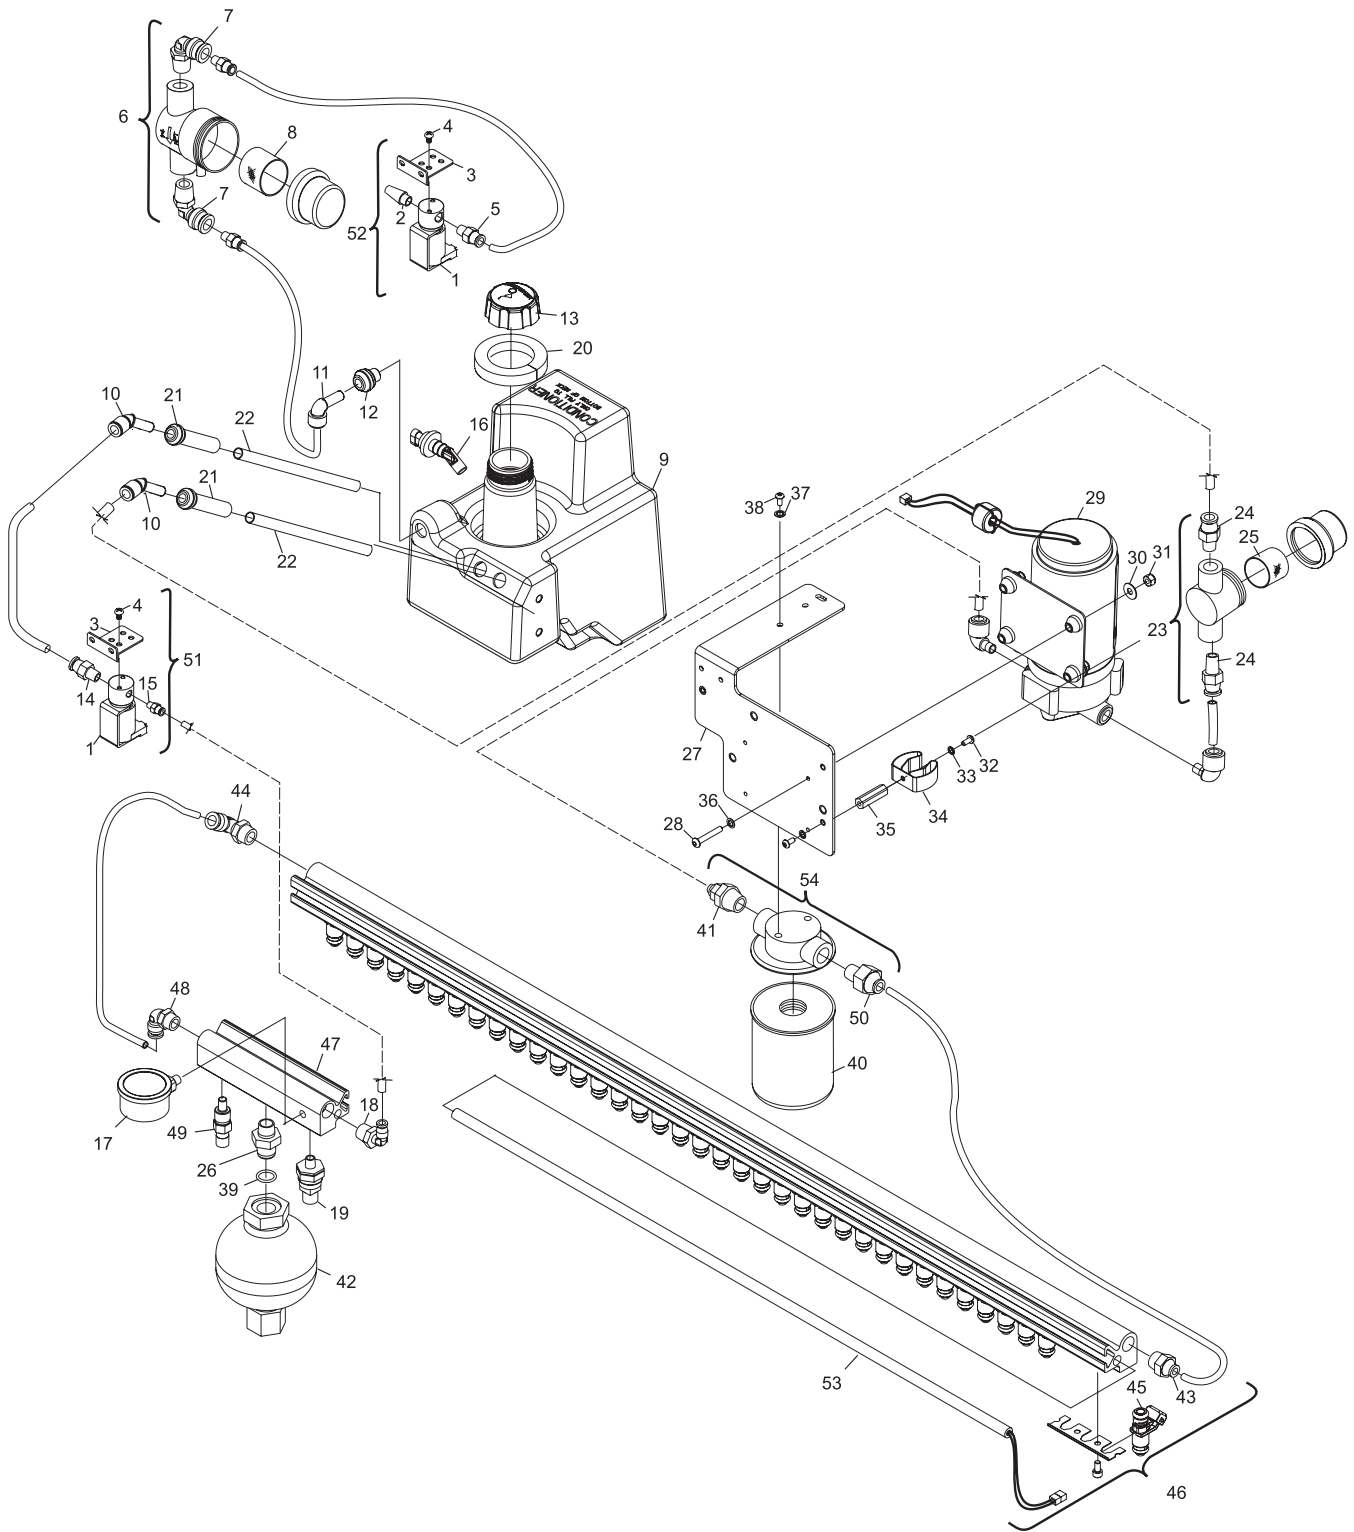

Index

No.	Part No.	Description
1.	14-100725-000	Solenoid Valve w/Connector Assembly (24VDC)
2.	11-655016-000	Filter/Muffler
3.	14-100090-000	Mounting Bracket
4.	11-012056-015	Screw (#8-32 x 1/4)
5.	11-655015-000	Male Fitting (1/4 Tube x 1/8 NPT)
6.	14-100025-000	Vent Overflow Line Strainer
7.	11-655026-000	Swivel Elbow Fitting
8.	11-655044-000	Line Strainer (200 mesh)
9.	14-100791-000	Conditioner Tank Assembly - complete
10.	11-655082-000	45° Elbow Fitting (3/8 tube x 3/8 stem)
11.	11-655052-000	90° Elbow Fitting (3/8 tube x 3/8 stem)
12.	14-100430-000	Grommet (modified)
13.	14-100437-000	Conditioner Tank Cap
14.	11-655063-000	Straight Fitting (1/8 NPT)
15.	11-655015-000	Straight Fitting (1/8 NPT)
16.	14-100942-000	Liquid Level Sensor
17.	11-655065-000	Pressure Dial (0-6 PSI)
18.	11-655028-000	Swivel Fitting - male (1/4 x 3/8 NPT)
19.	11-696945-000	Sensor Pressure (100 PSI)
20.	14-100580-000	Foam - Conditioner Tank Neck
21.	14-100430-000	Grommet (tank)
22.	11-282003-004	Tubing (3/8 O.D. x 6-1/2")
23.	14-100478-000	Line Strainer Assembly
24.	11-655048-000	Connector Fitting (3/8)
25.	11-655024-000	Line Strainer (40 mesh)
26.	11-655006-000	Fitting (3/4-16 to 3/8 NPT)
27.	14-100802-000	Conditioner/Pump Mounting Bracket
28.	11-006095-000	Button Head Cap Screw (#10-24 x 1-1/4")
29.	14-100755-091	Conditioner Pump w/Fitting Assembly
30.	11-191753-000	Washer (1/4)
31.	11-170005-015	Lock Nut (#10-24)
32.	11-006061-015	Button Head Socket Cap Screw (#8-32 x 3/8")
33.	11-199002-015	Lockwasher - Internal Tooth (#8)
34.	11-655058-000	Tool Holder
35.	11-185257-000	Standoff (#8-32 x 1-1/4")
36.	11-199003-015	Lockwasher - Internal Tooth (#10)
37.	11-199005-001	Lockwasher (1/4)
38.	11-006178-001	Button Head Cap Screw (1/4-20 x 1/2")
39.	11-625600-000	"O" Ring
40.	11-655029-001	Filter
41.	11-655079-091	Compression fitting (3/8 NPT)
42.	11-655007-000	Accumulator Diaphragm
43.	11-655054-000	Straight Fitting
44.	11-655040-000	Swivel Elbow (male)
45.	14-100323-000	Injector
46.	14-100789-000	Conditioner Rail w/Connector Assembly
47.	14-100071-000	Rail - Accumulator
48.	11-655040-000	Fitting (3/8 tube to 3/8 NPT)
49.	11-696944-000	Coolant Temperature Sensor
50.	11-655054-000	Fitting Straight (1/4 x 3/8 NPT)
51.	14-100783-000	24VDC Solenoid Valve Assembly
52.	14-100784-000	24VDC Conditioner Tank Vent Valve
53.	14-100788-000	Conditioner Rail Heater
54.	14-400481-000	Conditioner Filter Assembly

Conditioning Delivery System

Conditioning Delivery System