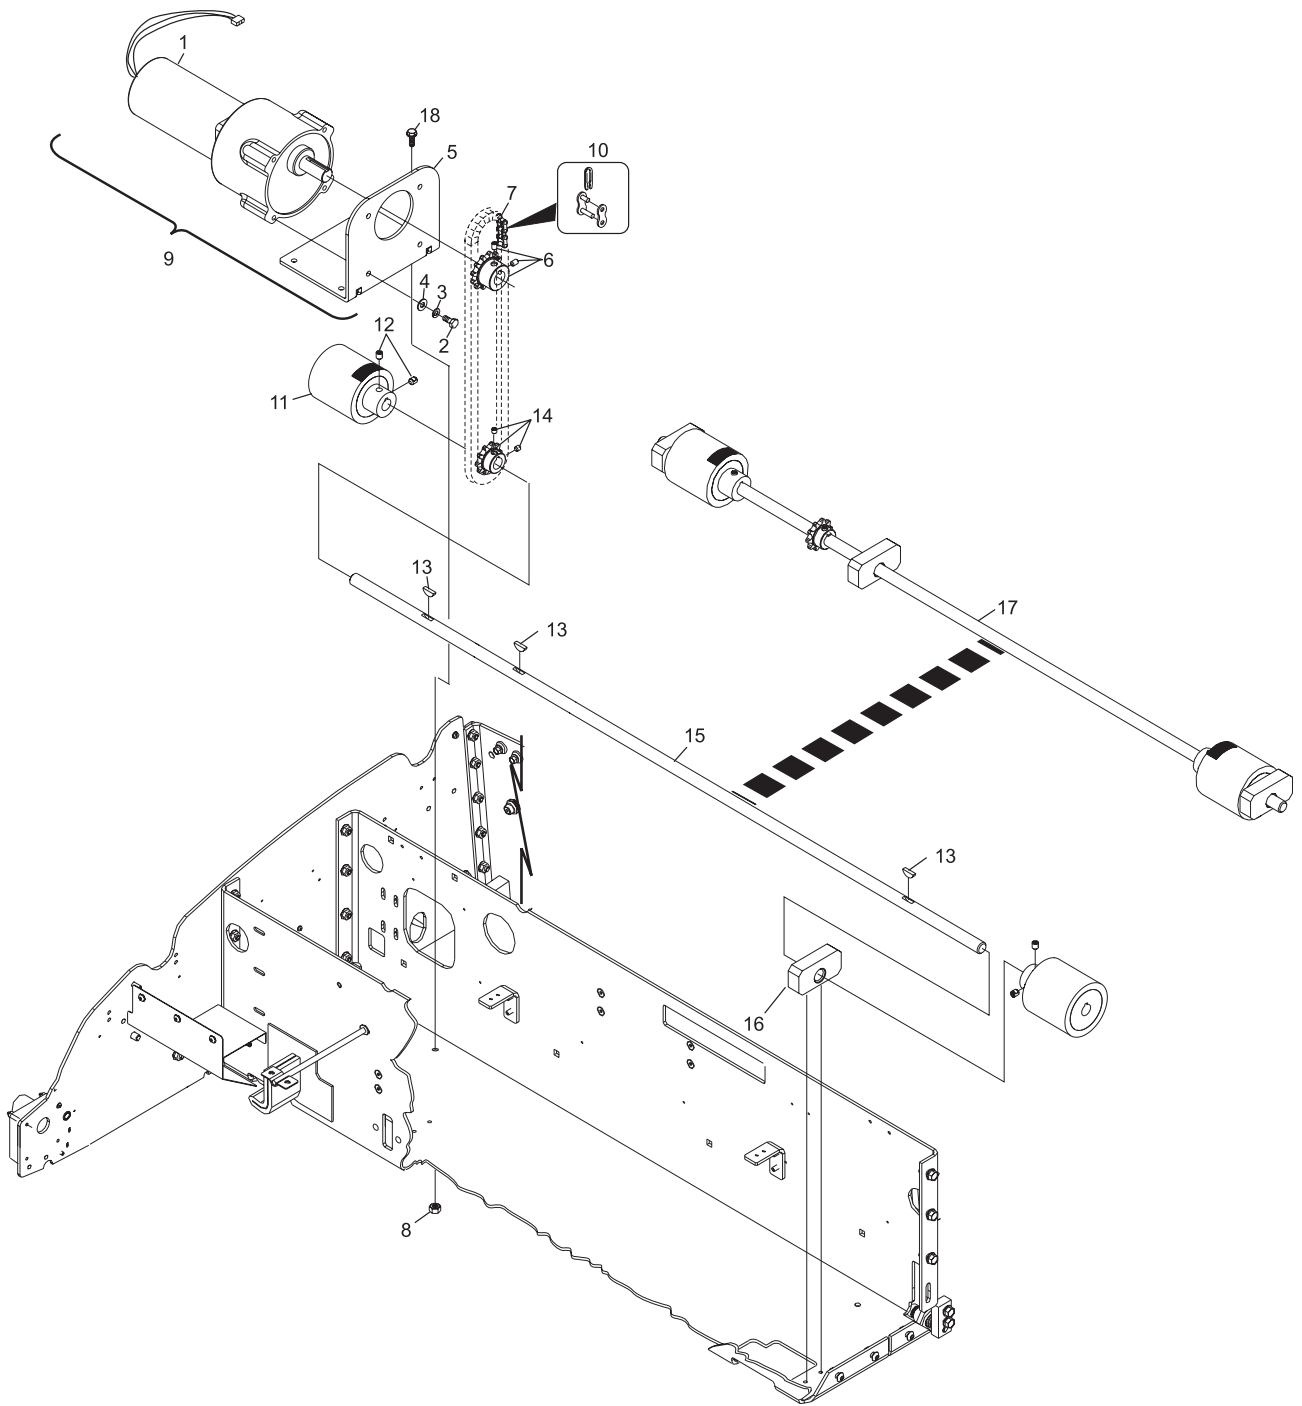

Index

No.	Part No.	Description
1.	14-100766-000	Drive Motor w/Cable Assembly
2.	11-002033-015	Screw (1/4-28 - 5/8")
3.	11-195014-015	Lockwasher (1/4)
4.	11-190010-015	Flat Washer (1/4)
5.	14-100005-001	Motor Mount Bracket
6.	11-491103-000	Sprocket (12 tooth)
7.	11-601011-000	Roller Chain
8.	11-171504-000	Nut (1/4-20)
9.	14-100767-000	Drive Motor Assembly w/Bracket
10.	11-600001-000	Connecting Link (roller chain)
11.	14-100470-000	Drive Wheel Assembly (urethane)
12.	11-105452-000	Set Screw (5/16-24 x 3/8")
13.	11-050007-000	Woodruff Key
14.	11-491101-000	Sprocket (10 tooth)
15.	14-100015-000	Drive Shaft
16.	14-100026-000	Bearing Block (short shaft)
17.	14-100027-000	Drive Shaft Wheel Assembly
18.	11-010785-000	Screw (1/4-20 x 3/4")

Traction Drive System

Traction Drive System