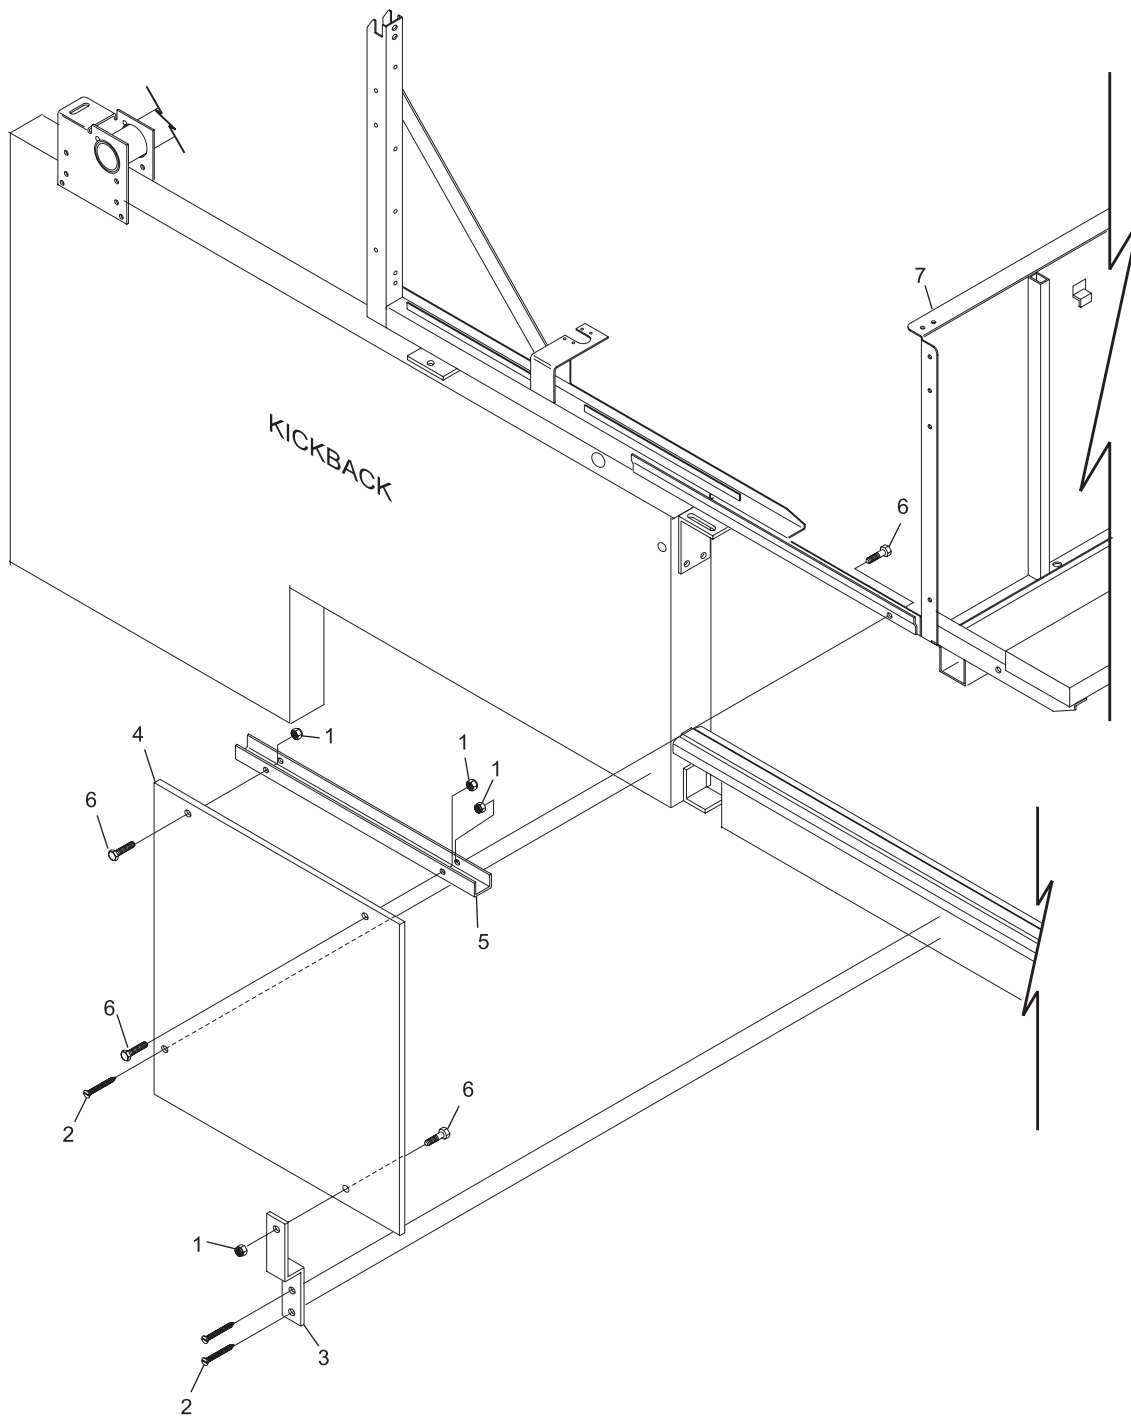

Index

No.	Part No.		Description
1.	11-051743-001		Lock Nut (6 mm)
2.	11-054851-001	N.A.	Wood Screw (4.8 mm x 25 mm)
3.	47-085783-004	N.A.	Sweep Guard Plate - Bracket
4.	47-085781-003	S.O.	Sweep Guard (Clear)
5.	47-085782-003	N.A.	Guard Support
6.	11-051035-001		Hex Head Cap Screw (6 mm x 16 mm)
7.	47-085362-002	N.A.	Front Frame Support Assembly

N.A. = No Longer Available

S.O. = Special Order

Base/Fixed Sweep Guard