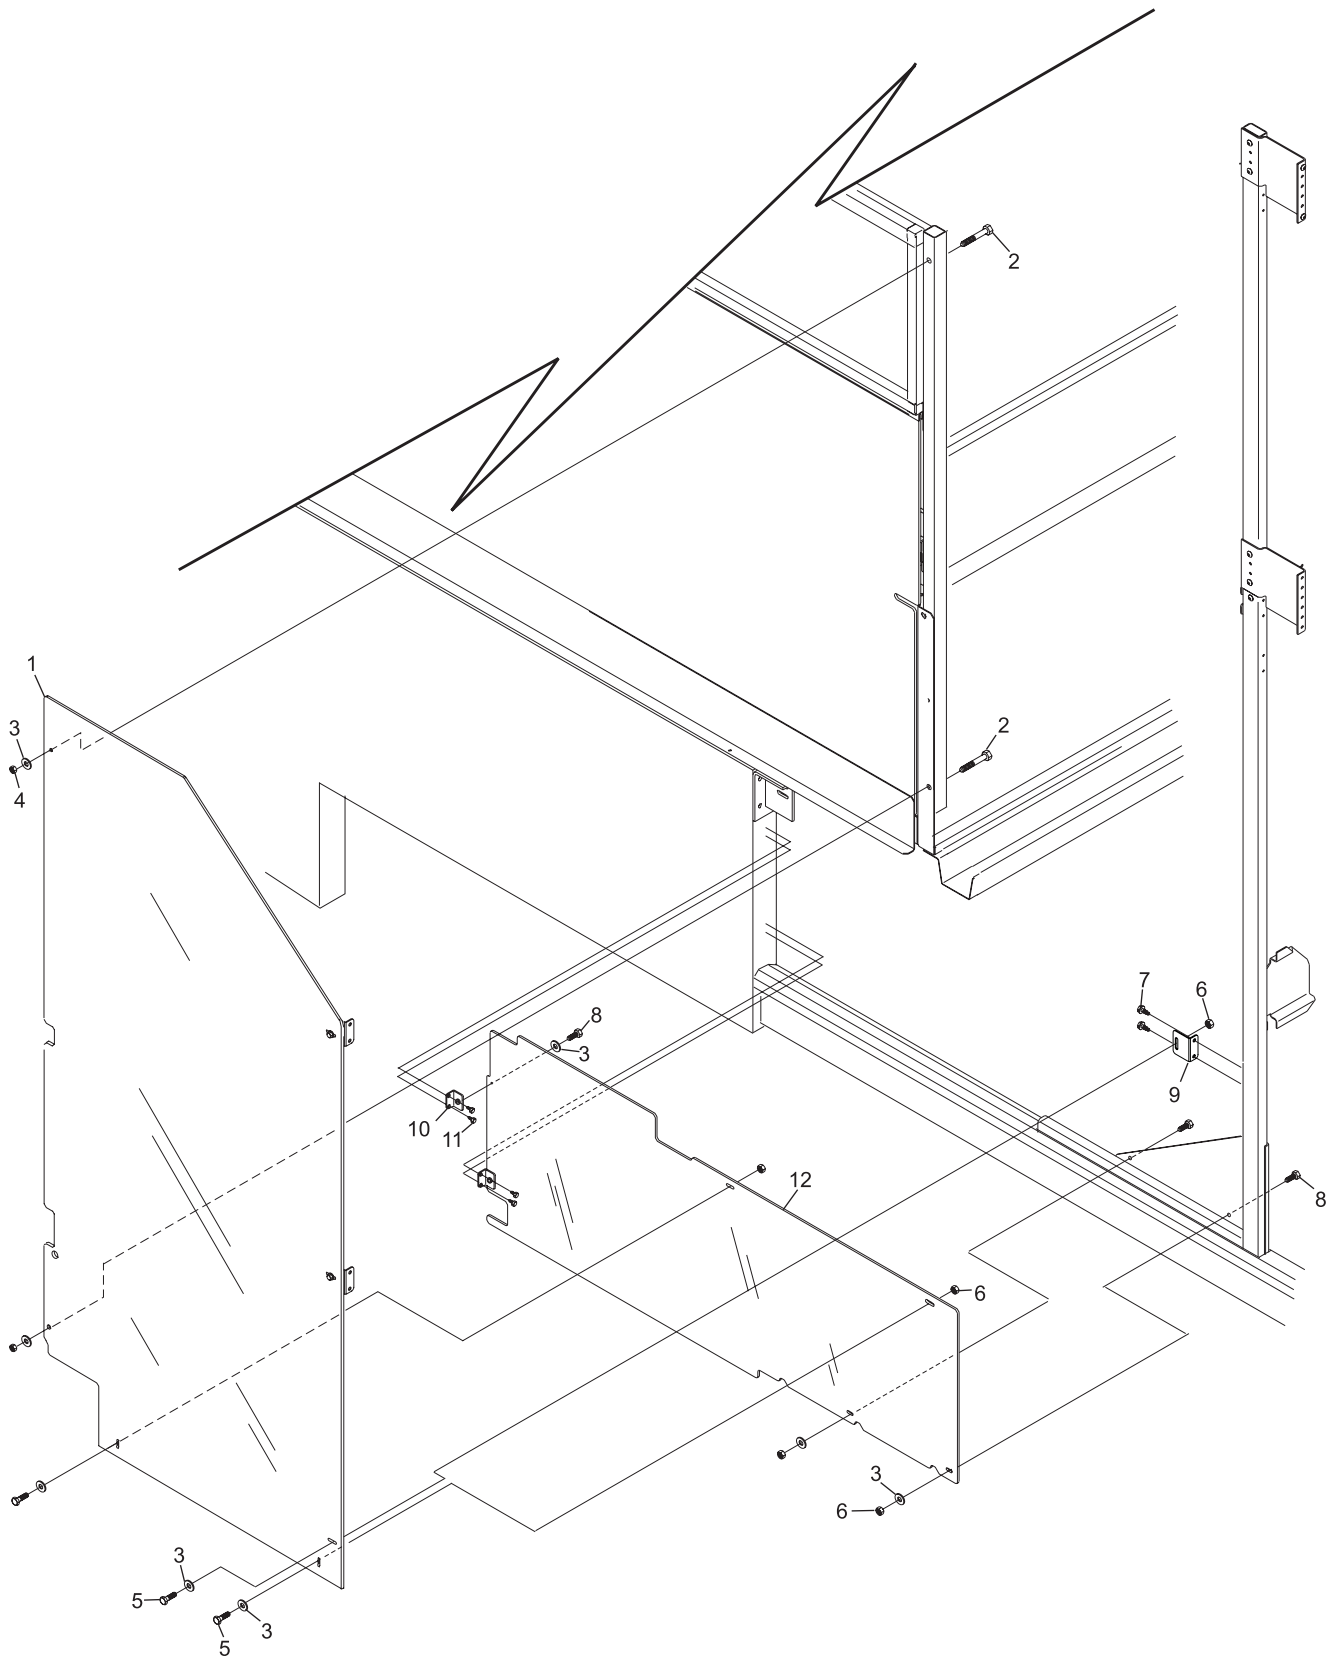

Index

No.	Part No.		Description
1.	47-086044-000	S.O.	Masking Unit Guard - Advanced w/o Walkway
2.	11-051014-001		Hex Head Cap Screw (M6 x 45 mm)
3.	11-052037-001		Flat Washer (6.4 x 18 mm x 1.6 mm)
4.	11-051702-001		Hex Nut (6 mm)
5.	11-051028-001		Hex Head Cap Screw (M6 x 25 mm)
6.	11-051743-001		Locknut (6 mm)
7.	11-010818-001	N.A.	Self Tapping Screw (1/4-14 x 1")
8.	11-051018-001		Hex Head Cap Screw (6 mm x 20 mm)
9.	47-086050-000	N.A.	ABS Guard Bracket - Advanced w/o Walkway
10.	47-085992-000	N.A.	Tension Bracket
11.	11-053308-001	N.A.	Hex Head Lag Screw (M6 x 30 mm)
12.	47-085999-000	S.O.	Sweep Guard

N.A. = No Longer Available

S.O. = Special Order

**Advanced w/o Walkway
Sweep Guard**