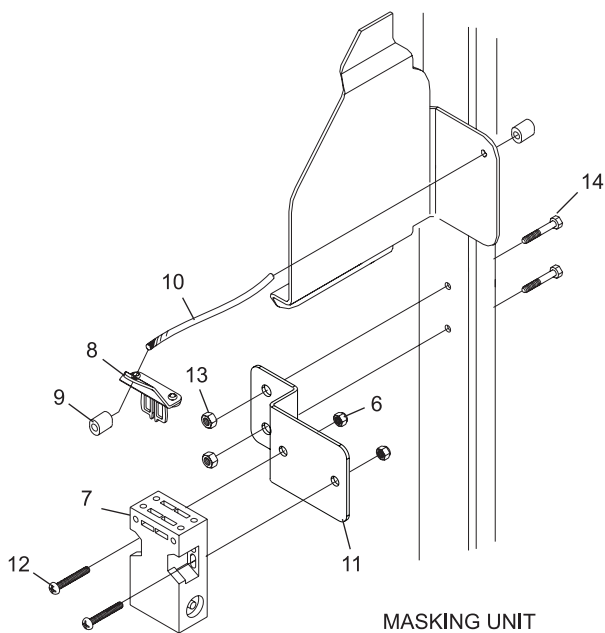

Index

No.	Part No.		Description
1.	11-616081-000		Safety Interlock Switch (Ball Return)
2.	47-085851-000	N.A.	Shim
3.	11-082548-001	N.A.	Pan Hd. C.R. Tapping Screw (#8 x 1-1/4")
4.	11-616082-000		Actuator Key
5.	11-085039-001	N.A.	Washer (5.3 mm)
6.	*11-051742-001		Locknut (5 mm)
7.	11-616083-000		Masking Unit Interlock
8.	*47-085974-009	N.A.	Actuator Key Bracket
9.	*57-214923-000	N.A.	Oval Sleeve
10.	*57-214924-003	N.A.	Cable
11.	47-086064-000	N.A.	Interlock Bracket - installations w/o walkway
12.	*11-053789-001	N.A.	Pan Hd. C.R. Mach Screw (M5 x 40 mm)
13.	11-170007-001		Locknut (1/4-20)
14.	11-002008-001		Hex Hd. Cap Screw (1/4-20 x 2")
15.	47-085976-000	N.A.	Retainer - Lower Graphics Panel
16.	**47-085978-009		Masking Unit Interlock Hardware Pkg.

N.A. = No Longer Available

** Available in Masking Unit Interlock Hardware Pkg. - index #16.*

*** Not Illustrated*

MASKING UNIT
INTERLOCK WITHOUT
WALKWAY

MASKING UNIT
INTERLOCK WITH
WALKWAY

UK Advanced/Advanced Interlocks