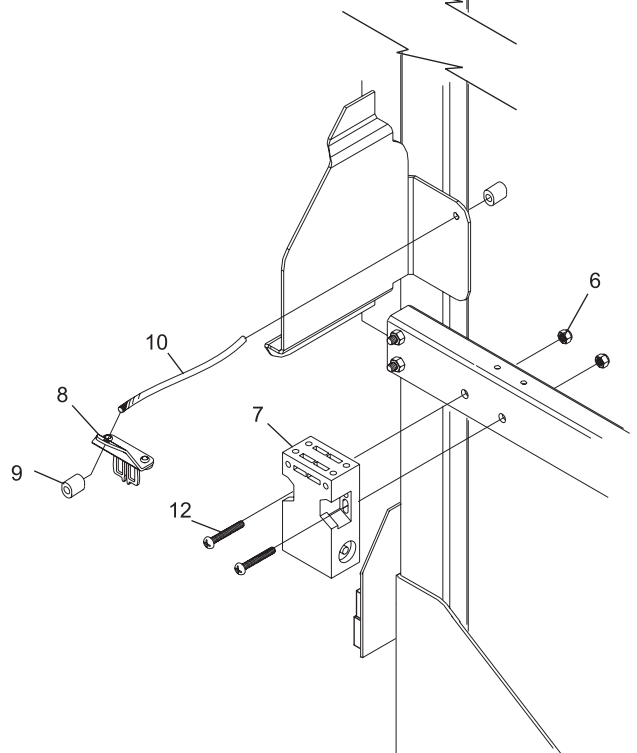

Index

No.	Part No.		Description
1.	11-616081-000		Safety Interlock Switch (Ball Return)
2.	47-085851-000	N.A.	Shim
3.	11-082548-001	N.A.	Pan Hd. C.R. Tapping Screw (#8 x 1-1/4")
4.	11-616082-000		Actuator Key
5.	11-085039-001	N.A.	Washer (5.3 mm)
6.	*11-051742-001		Locknut (5 mm)
7.	11-616083-000		Masking Unit Interlock
8.	*47-085974-009	N.A.	Actuator Key Bracket
9.	*57-214923-000	N.A.	Oval Sleeve
10.	*57-214924-003	N.A.	Cable
11.	47-086064-000	N.A.	Interlock Bracket - installations w/o walkway
12.	*11-053789-001	N.A.	Pan Hd. C.R. Mach Screw (M5 x 40 mm)
13.	11-170007-001		Locknut (1/4-20)
14.	11-002008-001		Hex Hd. Cap Screw (1/4-20 x 2")
15.	47-085976-000	N.A.	Retainer - Lower Graphics Panel
16.	**47-085978-009		Masking Unit Interlock Hardware Pkg.

N.A. = No Longer Available

** Available in Masking Unit Interlock Hardware Pkg. - index #16.*

*** Not Illustrated*

MASKING UNIT
INTERLOCK WITHOUT
WALKWAY

MASKING UNIT
INTERLOCK WITH
WALKWAY

UK Advanced/Advanced Interlocks