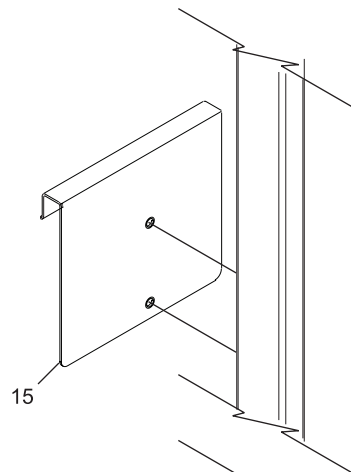

Index

No.	Part No.		Description
1.	11-616081-000		Safety Interlock Switch (Ball Return)
2.	47-085851-000	N.A.	Shim
3.	11-082548-001	N.A.	Pan Hd. C.R. Tapping Screw (#8 x 1-1/4")
4.	11-616082-000		Actuator Key
5.	11-085039-001	N.A.	Washer (5.3 mm)
6.	*11-051742-001		Locknut (5 mm)
7.	11-616083-000		Masking Unit Interlock
8.	*47-085974-009	N.A.	Actuator Key Bracket
9.	*57-214923-000	N.A.	Oval Sleeve
10.	*57-214924-003	N.A.	Cable
11.	47-086064-000	N.A.	Interlock Bracket - installations w/o walkway
12.	*11-053789-001	N.A.	Pan Hd. C.R. Mach Screw (M5 x 40 mm)
13.	11-170007-001		Locknut (1/4-20)
14.	11-002008-001		Hex Hd. Cap Screw (1/4-20 x 2")
15.	47-085976-000	N.A.	Retainer - Lower Graphics Panel
16.	**47-085978-009		Masking Unit Interlock Hardware Pkg.

N.A. = No Longer Available

** Available in Masking Unit Interlock Hardware Pkg. - index #16.*

*** Not Illustrated*

MASKING UNIT
INTERLOCK WITHOUT
WALKWAY

MASKING UNIT
INTERLOCK WITH
WALKWAY

UK Advanced/Advanced Interlocks