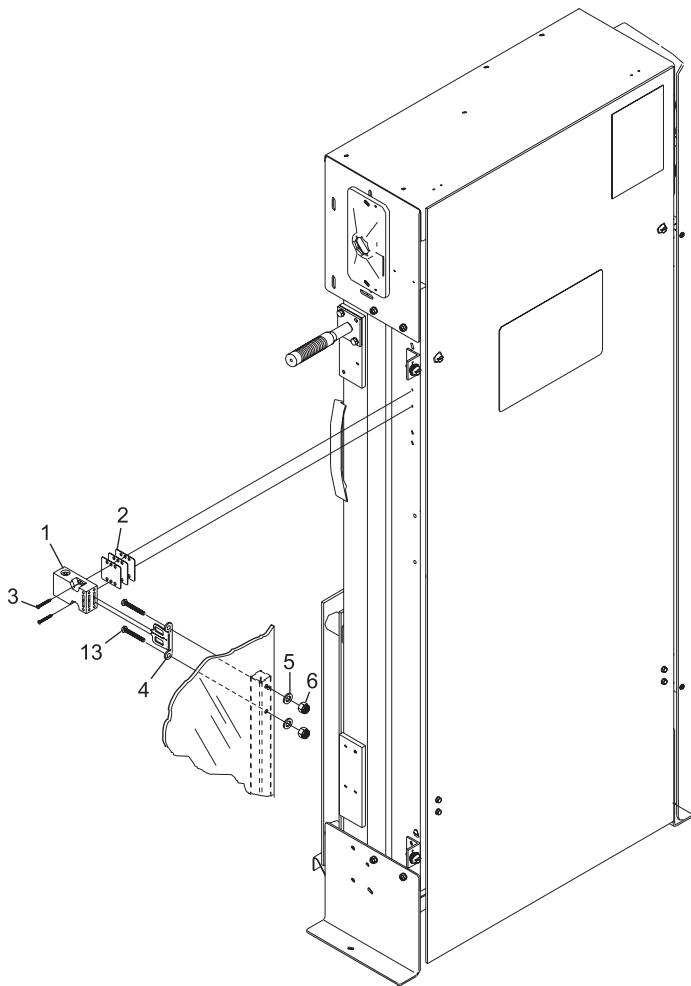

Index

No.	Part No.		Description
1.	11-616081-000		Safety Interlock Switch (Ball Return)
2.	47-085851-000	N.A.	Shim
3.	11-082548-001	N.A.	Pan Hd. C.R. Tapping Screw (#8 x 1-1/4")
4.	11-616082-000		Actuator Key
5.	11-085039-001	N.A.	Washer (5.3 mm)
6.	*11-051742-001		Locknut (5 mm)
7.	11-616083-000		Masking Unit Interlock
8.	*47-085974-009	N.A.	Actuator Key Bracket
9.	*57-214923-000	N.A.	Oval Sleeve
10.	*57-214924-003	N.A.	Cable
11.	47-086064-000	N.A.	Interlock Bracket - installations w/o walkway
12.	*11-053789-001	N.A.	Pan Hd. C.R. Mach Screw (M5 x 40 mm)
13.	11-170007-001		Locknut (1/4-20)
14.	11-002008-001		Hex Hd. Cap Screw (1/4-20 x 2")
15.	47-085976-000	N.A.	Retainer - Lower Graphics Panel
16.	**47-085978-009		Masking Unit Interlock Hardware Pkg.

N.A. = No Longer Available

** Available in Masking Unit Interlock Hardware Pkg. - index #16.*

*** Not Illustrated*

MASKING UNIT
INTERLOCK WITHOUT
WALKWAY

MASKING UNIT
INTERLOCK WITH
WALKWAY

UK Advanced/Advanced Interlocks