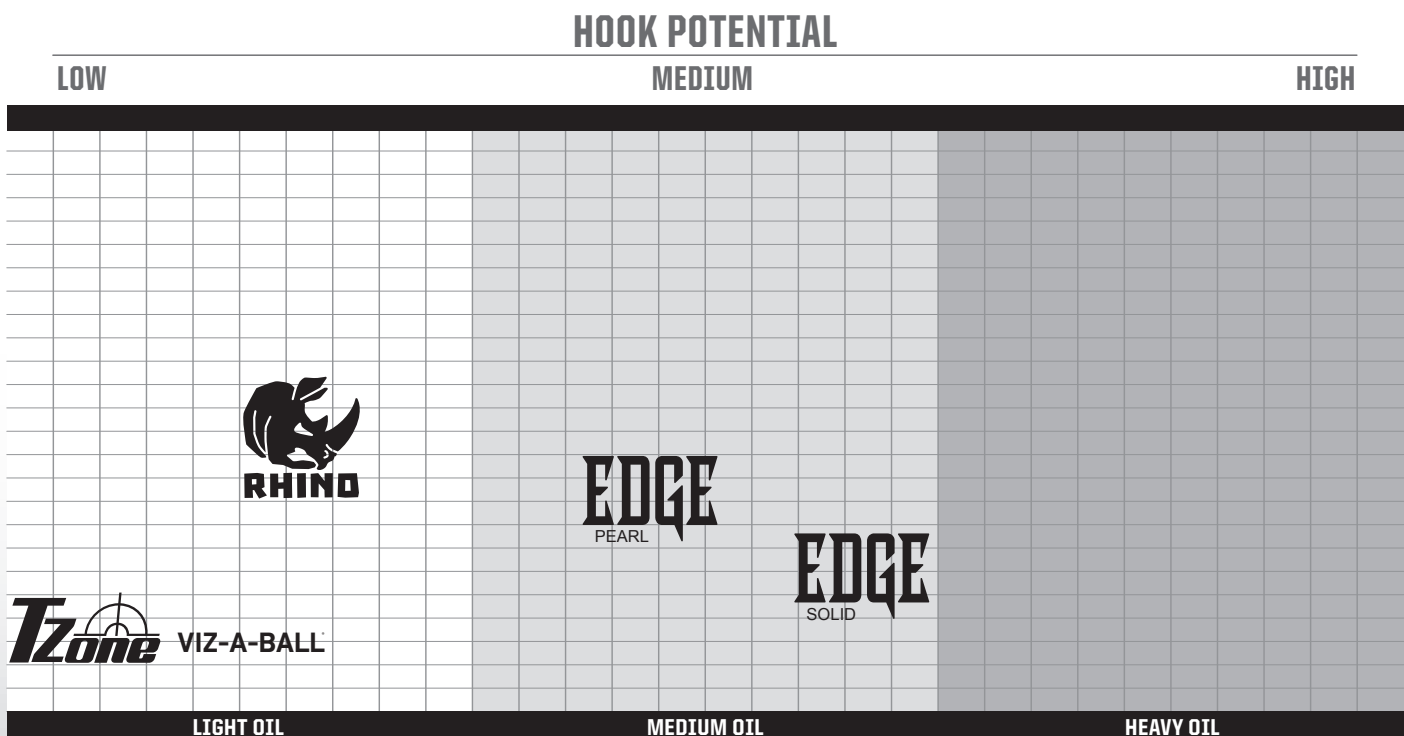

CORE TZone Bullet
COVERSTOCK Polyester
FINISH Crown Factory Shine
HOOK POTENTIAL 25
LENGTH 235
BREAKPOINT SHAPE 30
RG DIFFERENTIAL .019

**The TZone offers
Bright Colors,
Outstanding Durability,
and Pinpoint Accuracy
for all levels of bowlers.**

NEW - SCARLET SHADOW 60-105912 - weights 6, 8-15

NEW - ARCTIC BLAST 60-105911 - weights 6, 8-15

MARDI GRAS 60-105808 - weights 6, 8-15

GOLD ENVY 60-105828 - weights 6, 8-15

DEEP SPACE 60-105746 - weights 6, 8-15

GREEN ENVY 60-105298 - weights 6, 8-16

CARIBBEAN BLUE 60-105354 - weights 6, 8-16

PATRIOT BLAZE 60-105300 - weights 6, 8-16

INDIGO SWIRL 60-105302 - weights 6, 8-16

PINK BLISS 60-105299 - weights 6, 8-14

BALL COMPARISON CHART

FLIP

BACKEND REACTION

SMOOTH