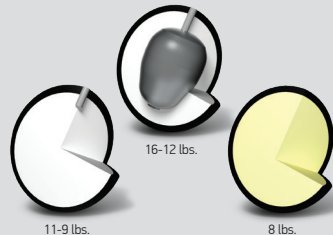

Sky Blue / Pink / Snow

Core Twist Low Diff

Coverstock R-16

Cover Type Pearl Reactive

Finish 500 Siaair / Crown Factory
Compound / Crown Factory Polish

Warranty 2-yrs from purchase date

16 lb 15 lb 14 lb 13 lb 12 lb

RG 2.595 2.591 2.628 2.625 2.622

DIFF 0.018 0.018 0.018 0.020 0.020

11 lb 10 lb 9 lb 8 lb

RG 2.769 2.800 2.800 2.800

DIFF 0.002 0.002 0.002 0.002

11-9 lbs.

16-12 lbs.

8 lbs.