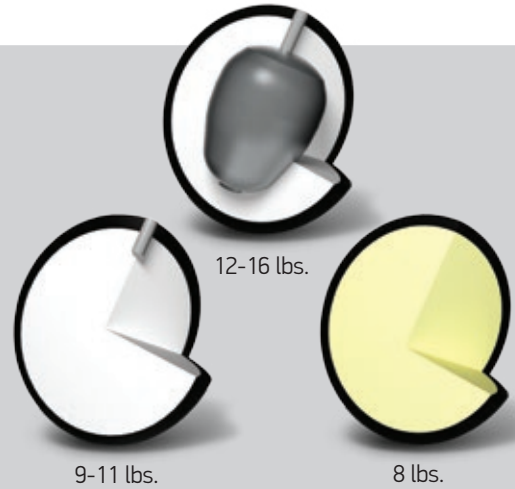

**TWIST™**

**Brunswick®**

## AFFORDABLE CONTROL 25

<b>Part No. / Color</b>	60-106061-93X - Red / Purple 60-106062-93X - Black / Gold / Silver 60-106063-93X - Blue / Silver 60-106064-93X - Sky Blue / Pink / Snow
<b>Coverstock</b>	R-16
<b>Core Design</b>	Twist Low Diff
<b>Finish</b>	500 Siaair / Crown Factory Compound / Crown Factory Polish
<b>Weights</b>	8-16 lbs.
<b>Hook</b>	80
<b>Length</b>	190

	16 lbs	15 lbs	14 lbs	13 lbs	12 lbs	11 lbs	10 lbs	9 lbs	8 lbs
<b>RG</b>	2.595	2.591	2.628	2.625	2.622	2.769	2.800	2.800	2.800
<b>DIFF</b>	0.018	0.018	0.018	0.020	0.020	0.002	0.002	0.002	0.002

Brunswick has a new Twist on ball performance. The Twist creates easy length with a strong and controllable backend reaction on drier lane conditions. Available in four vibrant colors and weights 8 through 16 pounds. The Twist is sure to appeal to bowlers of all ages and skill levels.

BALL COMPARISON CHART

FLIP

BACKEND REACTION

SMOOTH