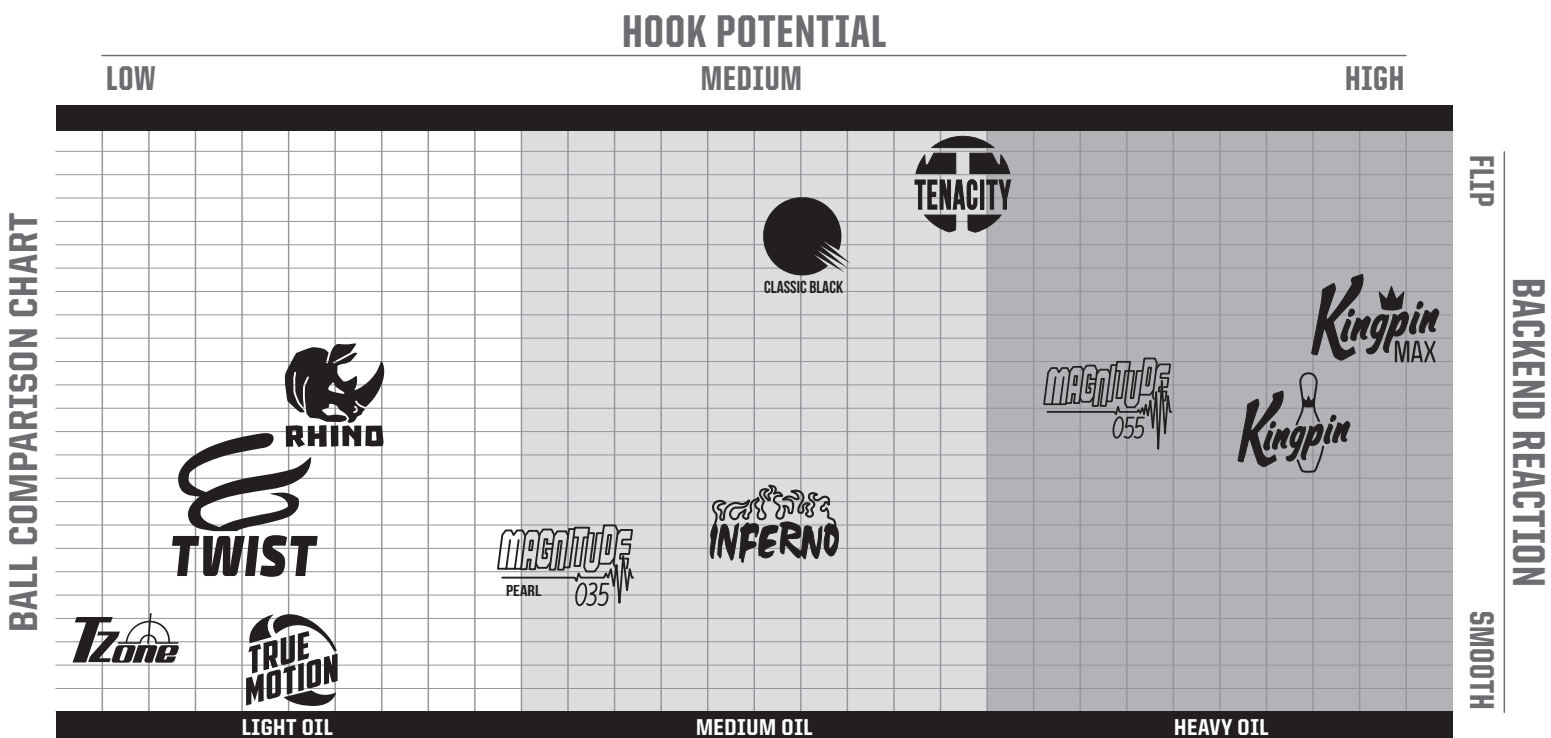

**TWIST™**

**Brunswick®**

## AFFORDABLE CONTROL 25

<b>Part No. / Color</b>	60-106061-93X - Red / Purple 60-106062-93X - Black / Gold / Silver 60-106063-93X - Blue / Silver 60-106064-93X - Sky Blue / Pink / Snow
<b>Coverstock</b>	R-16
<b>Core Design</b>	Twist Low Diff
<b>Finish</b>	500 Siaair / Crown Factory Compound / Crown Factory Polish
<b>Weights</b>	8-16 lbs.
<b>Hook</b>	80
<b>Length</b>	190

	16 lbs	15 lbs	14 lbs	13 lbs	12 lbs	11 lbs	10 lbs	9 lbs	8 lbs
<b>RG</b>	2.595	2.591	2.628	2.625	2.622	2.769	2.800	2.800	2.800
<b>DIFF</b>	0.018	0.018	0.018	0.020	0.020	0.002	0.002	0.002	0.002

Brunswick has a new Twist on ball performance. The Twist creates easy length with a strong and controllable backend reaction on drier lane conditions. Available in four vibrant colors and weights 8 through 16 pounds. The Twist is sure to appeal to bowlers of all ages and skill levels.