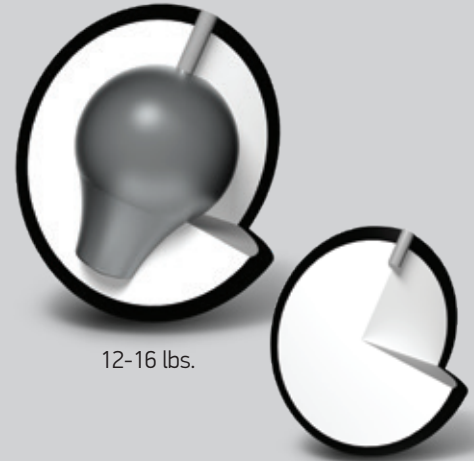

RHINO™

Brunswick®

AFFORDABLE ALL PURPOSE 30

Part No. / Color 60-105811-93X - Purple / Pink / White Pearl
 60-105815-93X - Black / Blue / Silver Pearl
 60-105910-93X - Black / Green / Orange
 60-106037-93X - Cobalt / Aqua / Teal Pearl
 60-106162-93X - Charcoal / Silver / Violet - **NEW!**
 60-106164-93X - Metallic Blue / Black - **NEW!**

Core Light Bulb
Coverstock R-16
Cover Type Pearl Reactive
Finish 500 Siair / Crown Factory Compound / Crown Factory Polish
Weights 10-16 lbs.

	16 lbs	15 lbs	14 lbs	13 lbs	12 lbs	11 lbs	10 lbs
RG	2.511	2.524	2.540	2.558	2.579	2.769	2.800
DIFF	0.030	0.030	0.030	0.030	0.030	0.002	0.002