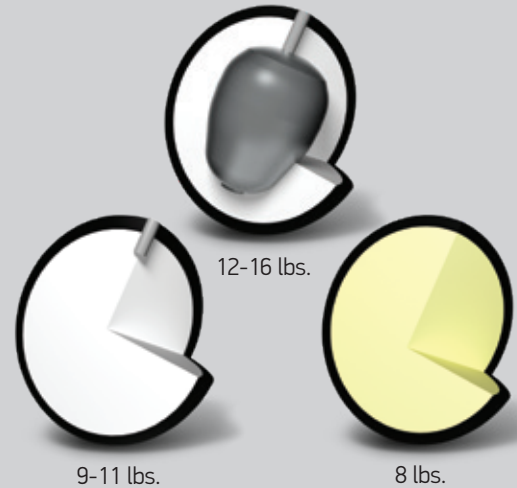

NEW!

NEW!

TWIST™

Brunswick®

AFFORDABLE CONTROL 25

Part No. / Color	60-106061-93X - Red / Purple 60-106062-93X - Black / Gold / Silver 60-106063-93X - Blue / Silver 60-106064-93X - Sky Blue / Pink / Snow 60-106161-93X - Red / White / Blue - NEW! 60-106163-93X - Neon Green / Black - NEW!
Core	Twist Low Diff
Coverstock	R-16
Cover Type	Pearl Reactive
Finish	500 Siaair / Crown Factory Compound / Crown Factory Polish
Weights	8-16 lbs.

	16 lbs	15 lbs	14 lbs	13 lbs	12 lbs	11 lbs	10 lbs	9 lbs	8 lbs
RG	2.595	2.591	2.628	2.625	2.622	2.769	2.800	2.800	2.800
DIFF	0.018	0.018	0.018	0.020	0.020	0.002	0.002	0.002	0.002

Brunswick has a new Twist on ball performance. The Twist creates easy length with a strong and controllable backend reaction on drier lane conditions. Available in four vibrant colors and weights 8 through 16 pounds. The Twist is sure to appeal to bowlers of all ages and skill levels.