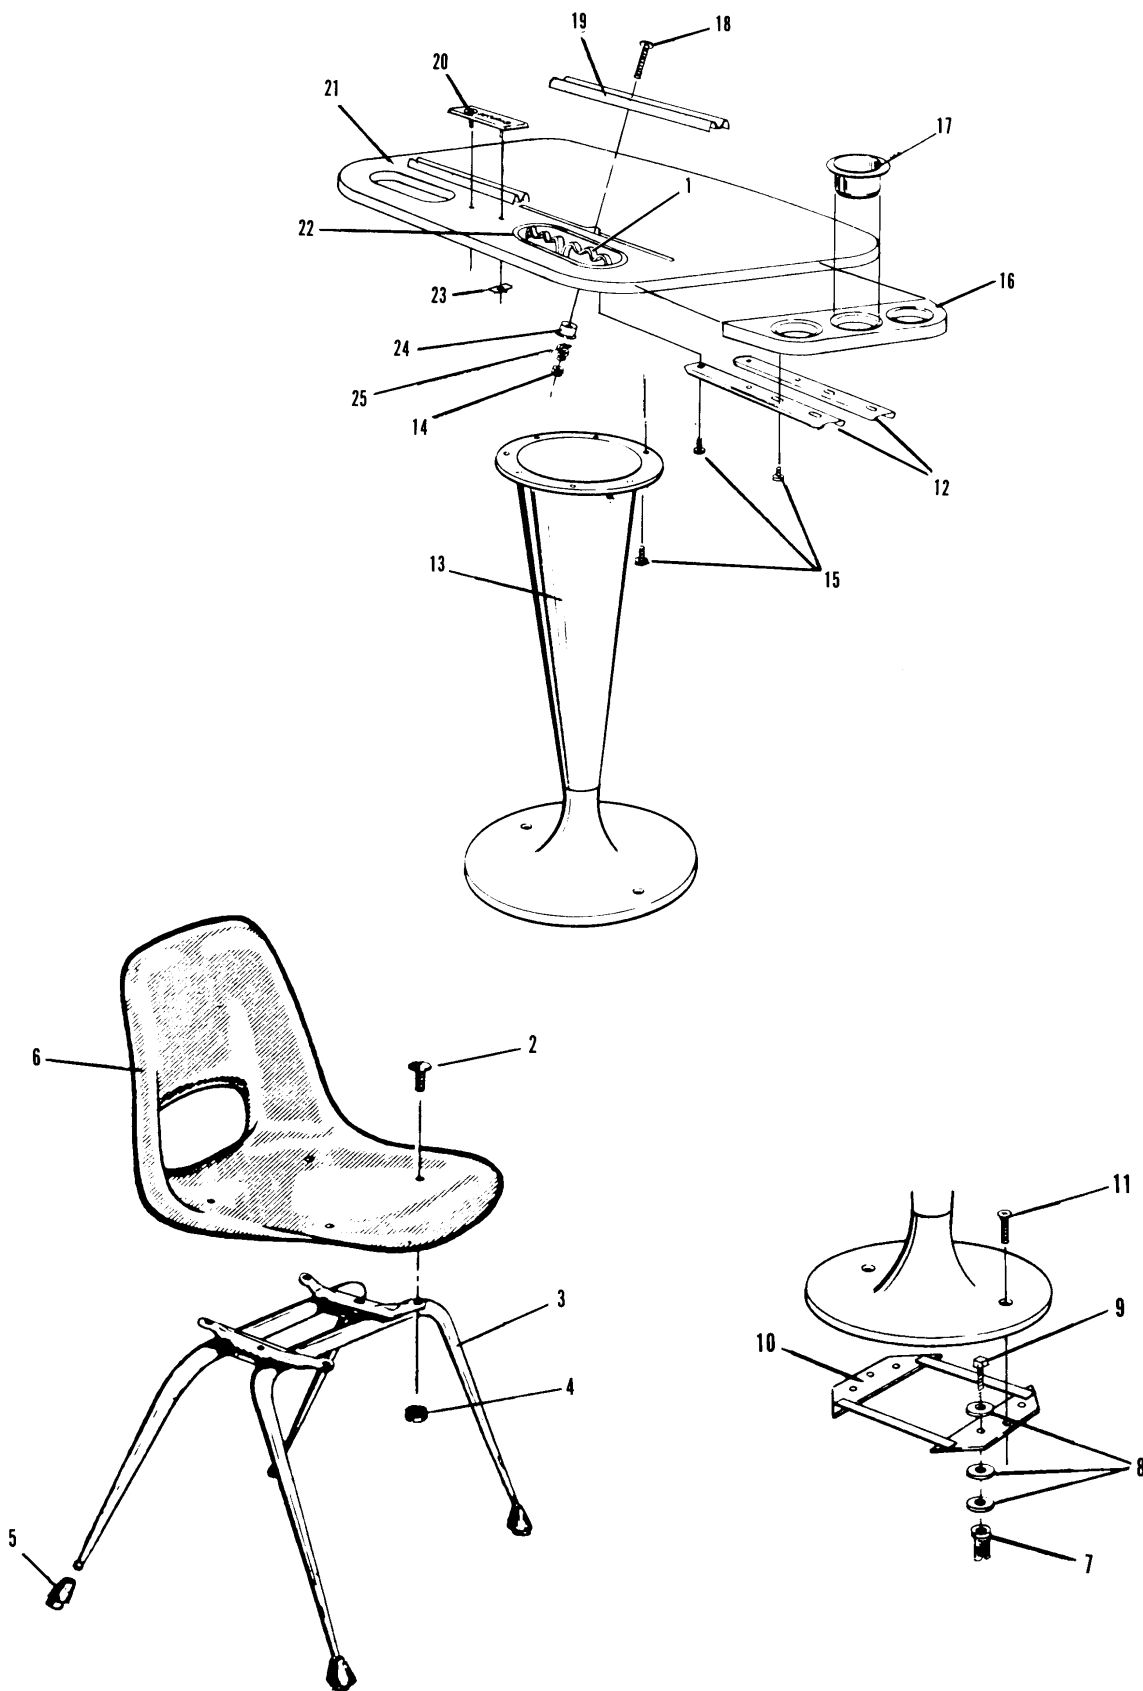

Index

No.	Part No.		Description
1.	N.A.		Ashtray Insert
2.	N.A.		T. Hd. Nib Screw (1/4-20 x 9/16")
3.	N.A.		Chassis Assembly (Brown)
4.	11-176000-001		Keys Nut (1/4-20)
5.	N.A.		Glide Only
	39-109617-000	N.A.	Foot Assembly w/Glide
6.	N.A.		Seat Assembly (White)
7.	N.A.		Concrete Fastener (3/8-16)
	N.A.		Expansion Shield (3/8-16 x 1-1/2")
8.	11-191014-001		Flat Washer (3/8)
9.	11-001343-001		Hex Hd. Cap Screw (3/8-16 x 7/8")
	11-070063-001	N.A.	Hex Hd. Lag Screw (3/8 x 1-3/4")
10.	N.A.		Floor Frame Assembly
11.	N.A.		C.R. Oval Hd. Machine Screw (5/16-18 x 1")
12.	N.A.		Support Channel
13.	N.A.		Pedestal Assembly (Gray)
14.	11-170004-001		Self Locking Nut (8-32)
15.	N.A.		Self Tapping C.R. Rd. Hd. Screw (#14 x 3/4")
16.	N.A.		Glass and Bottle Rack
17.	N.A.		Glass and Bottle Holder
18.	N.A.		C.R. Oval Hd. Machine Screw (8-32 x 1-1/2")
19.	N.A.		Score Pad Clamp
20.	N.A.		Name Plate
21.	N.A.		Top Assembly
22.	N.A.		Ashtray
23.	N.A.		Speed Nut (3/16)
24.	N.A.		Cup
25.	N.A.		Spring

N.A. = No Longer Available

Scoring Ensemble & Bowling Chair

Scoring Ensemble & Bowling Chair