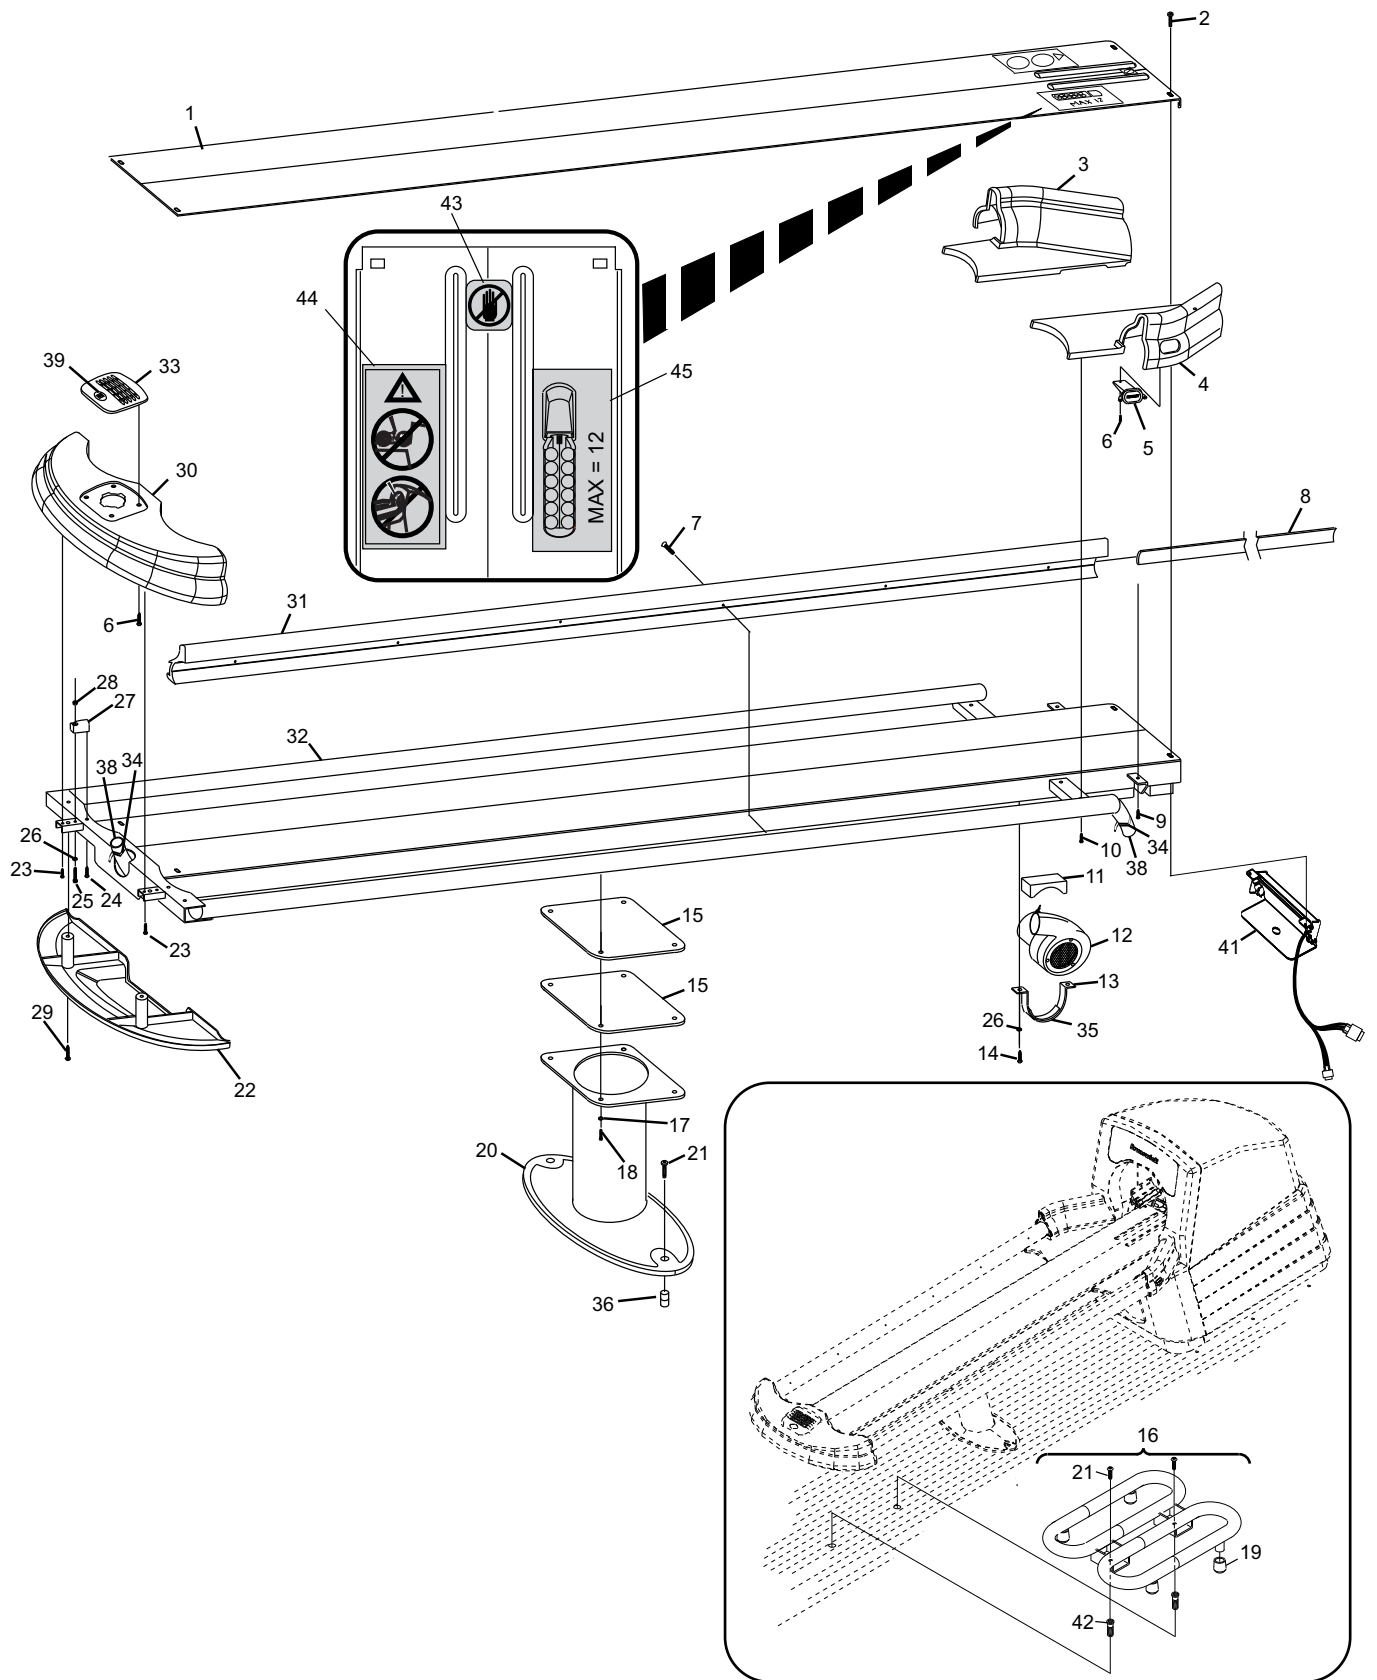

Frameworx Ball Return