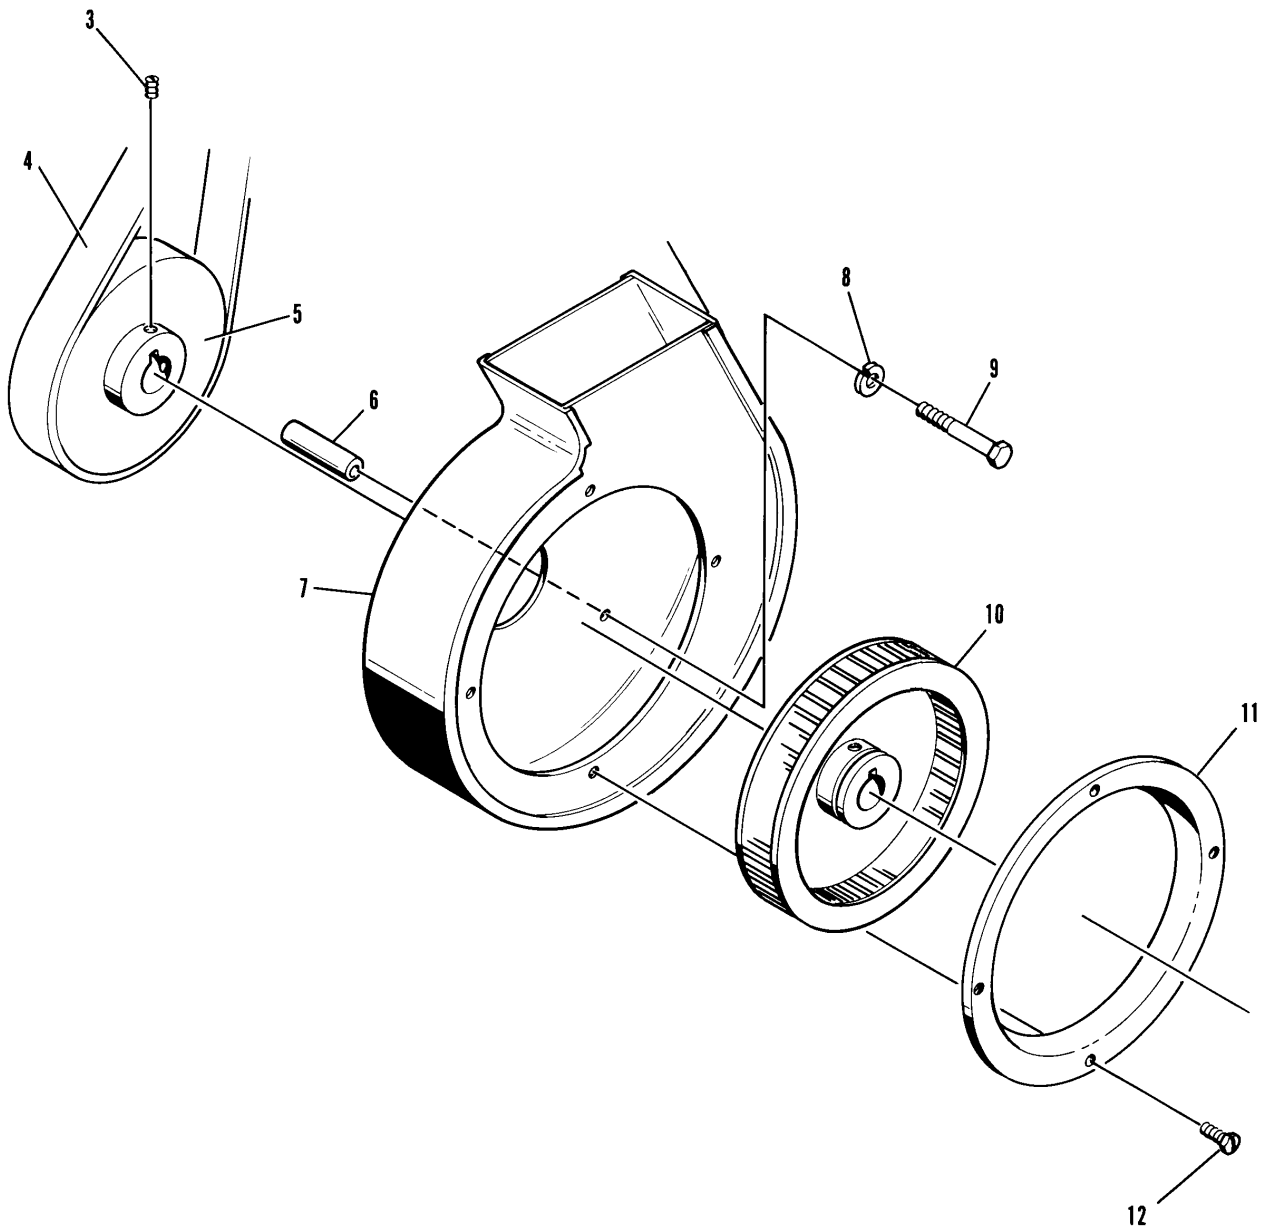

Index

No.	Part No.		Description
1.	14-400202-000	N.A.	Air Duct
2.	11-335269-001	N.A.	Pin (1/8 x 3")
3.	11-101578-001	N.A.	Set Screw (1/4-20 x 3/8)
4.	10-635117-000		Flat Belt
	14-600032-000		V-Belt
5.	14-400037-000	N.A.	Flat Motor Pulley
	N.A.		V-Belt Pulley - 5-1/4" O.D.
6.	10-386140-000	N.A.	Spacer (9/32 x 2-7/16)
7.	10-725025-000	N.A.	Blower Housing
8.	11-195014-001		Lockwasher (1/4)
9.	11-001196-001		Hex Hd. Screw (1/4-20 x 3")
10.	10-725051-000	N.A.	Blower Housing
11.	N.A.		Inlet Ring
12.	11-082030-001	N.A.	Hex Hd. Machine Screw (#6 x 1/4)

N.A. = No Longer Availabe

**Lustre Kleen Ball Conditioner
Ventilation System**

**Lustre Kleen Ball Conditioner
Ventilation System**