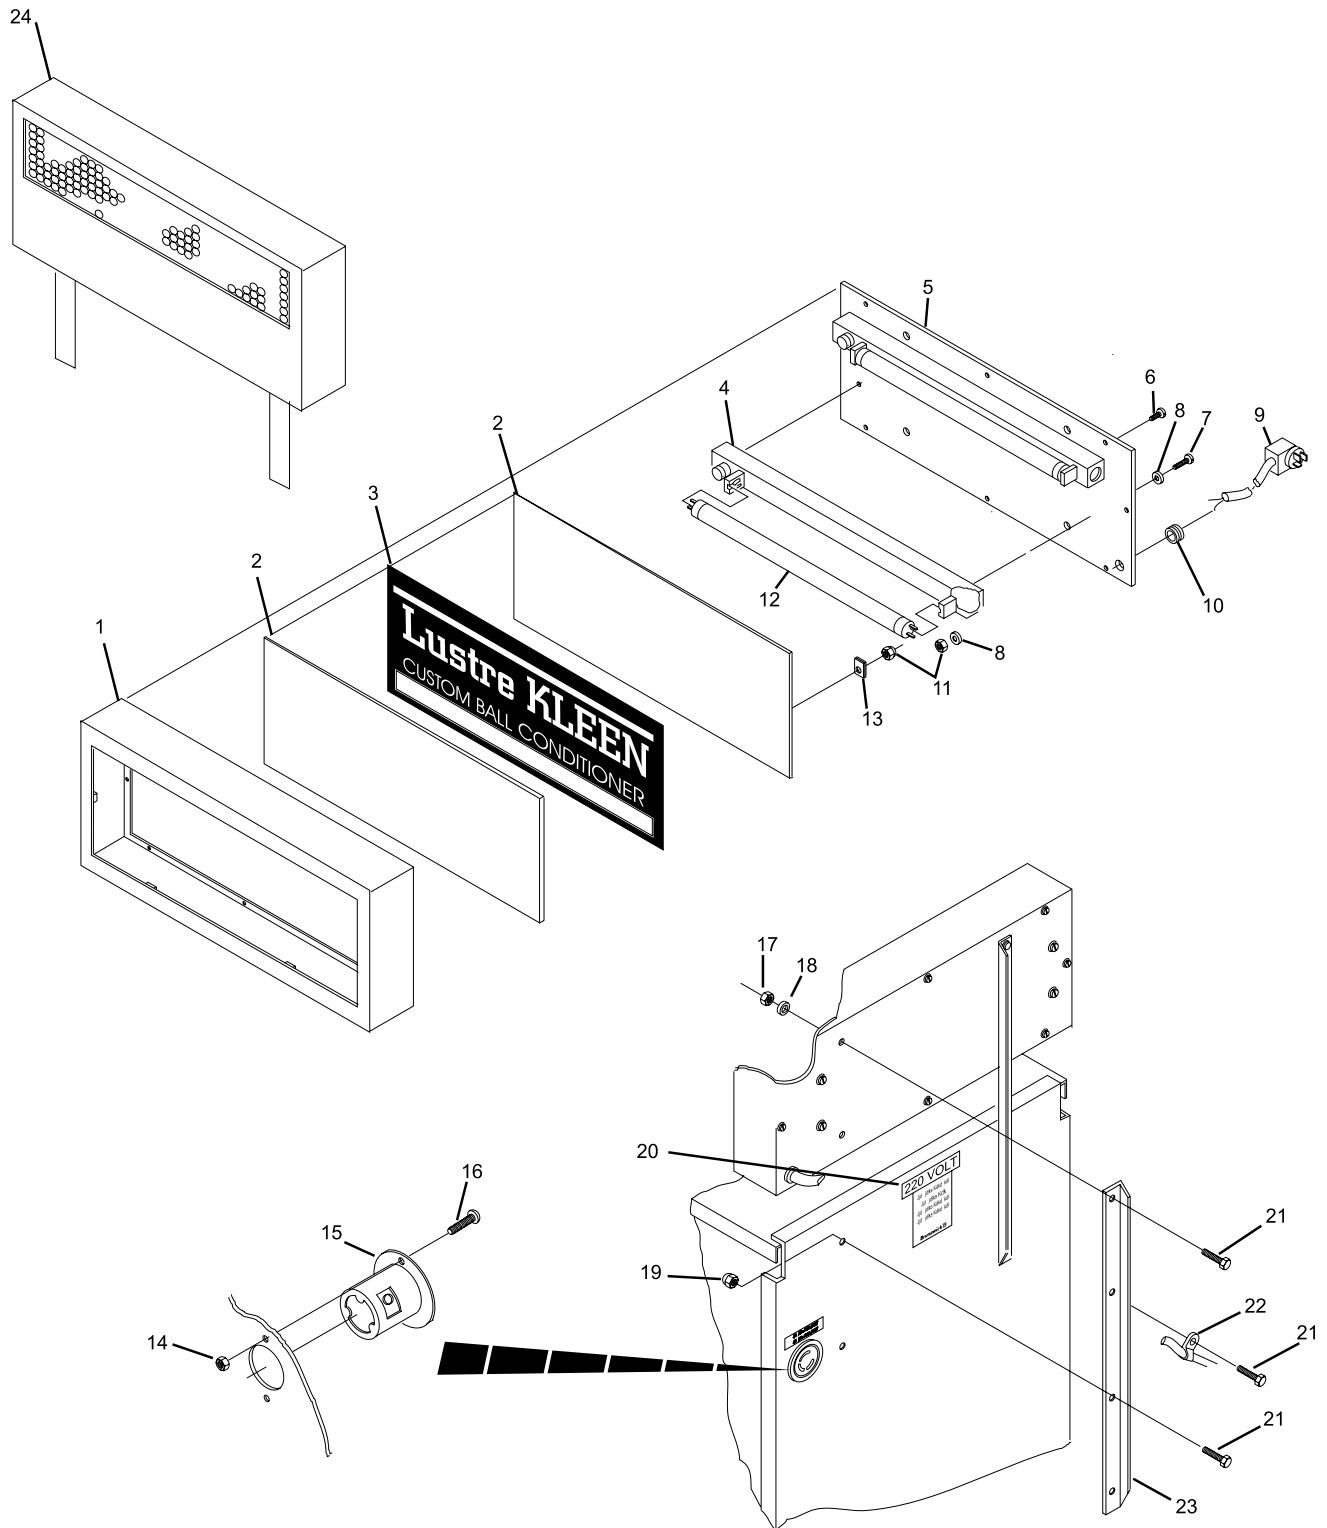

N.A. = No Longer Available

Lustre Kleen Ball Conditioner Cabinet & Frame Assembly

**Lustre Kleen Ball Conditioner
Cabinet & Frame Assembly**

Index

No.	Part No.		Description
1.	61-100148-000	N.A.	Sign Frame
2.	61-100096-000	N.A.	Plexiglass Window
3.	61-100113-000	N.A.	Lustre Kleen Photo
4.	N.A.		Strain Relief
5.	61-100092-001	N.A.	Plate Backing
6.	N.A.		Pan Hd. Screw (#8 x 3/8")
7.	11-013096-001	N.A.	Pan Hd. Screw (#10-32 x 3/8")
8.	11-198003-001		External Tooth Washer (#10)
9.	11-678614-000	N.A.	Twist-Lock Angle Plug
10.	11-611016-000	N.A.	Grommet
11.	11-125005-001		Hex Nut (#10-32)
12.	61-100200-000	N.A.	Lamp
13.	61-100094-000	N.A.	Photo Locking Tab
14.	11-170002-001		Locknut (#6-32)
15.	N.A.		Flanged Twist-Lock Receptacle
16.	11-107024-001	N.A.	Rd. Hd. Machine Screw (#6 x 3/8")
17.	11-125007-001		Hex Nut (1/4-20)
18.	11-190010-001		Flat Washer (1/4)
19.	11-170007-001		Self Locking Nut (1/4-20)
20.	61-100129-000	N.A.	Decal
21.	11-001180-001		Hex Hd. Screw (1/4-20 x 5/8")
22.	11-604105-000		Wire Clamp
23.	61-100093-000	N.A.	Sign Post
24.	14-860171-000	N.A.	LED Moving Sign - Complete

N.A. = No Longer Available

**Lustre Kleen Ball Conditioner
Illuminated Sign Assembly**

**Lustr Kleen Ball Conditioner
Illuminated Sign Assembly**

Index

No.	Part No.		Description
1.	61-100197-000	N.A.	LED Display Assembly
2.	61-100212-000	N.A.	Start Button Assembly
3.	61-100199-000		LED Lights Assembly
4.	11-006118-001		Button Hd. Hex Socket Screw (#10-32 x 1/2")
5.	61-100182-000	N.A.	Coin Mechanism Assembly
6.	11-170006-001		Locknut (#10-32)
7.	61-100151-000	N.A.	Outer Holder Assembly
8.	61-100220-000	N.A.	Rubber Bumper
9.	11-013092-001	N.A.	Machine Screw (#10-32 x 1/4")
10.	61-100152-000	N.A.	Coin Box
11.	11-107007-001	N.A.	Rd. Hd. Screw (#4-40 x 5/8")
12.	61-100195-000	N.A.	Connector
13.	11-615054-000	N.A.	Micro Switch