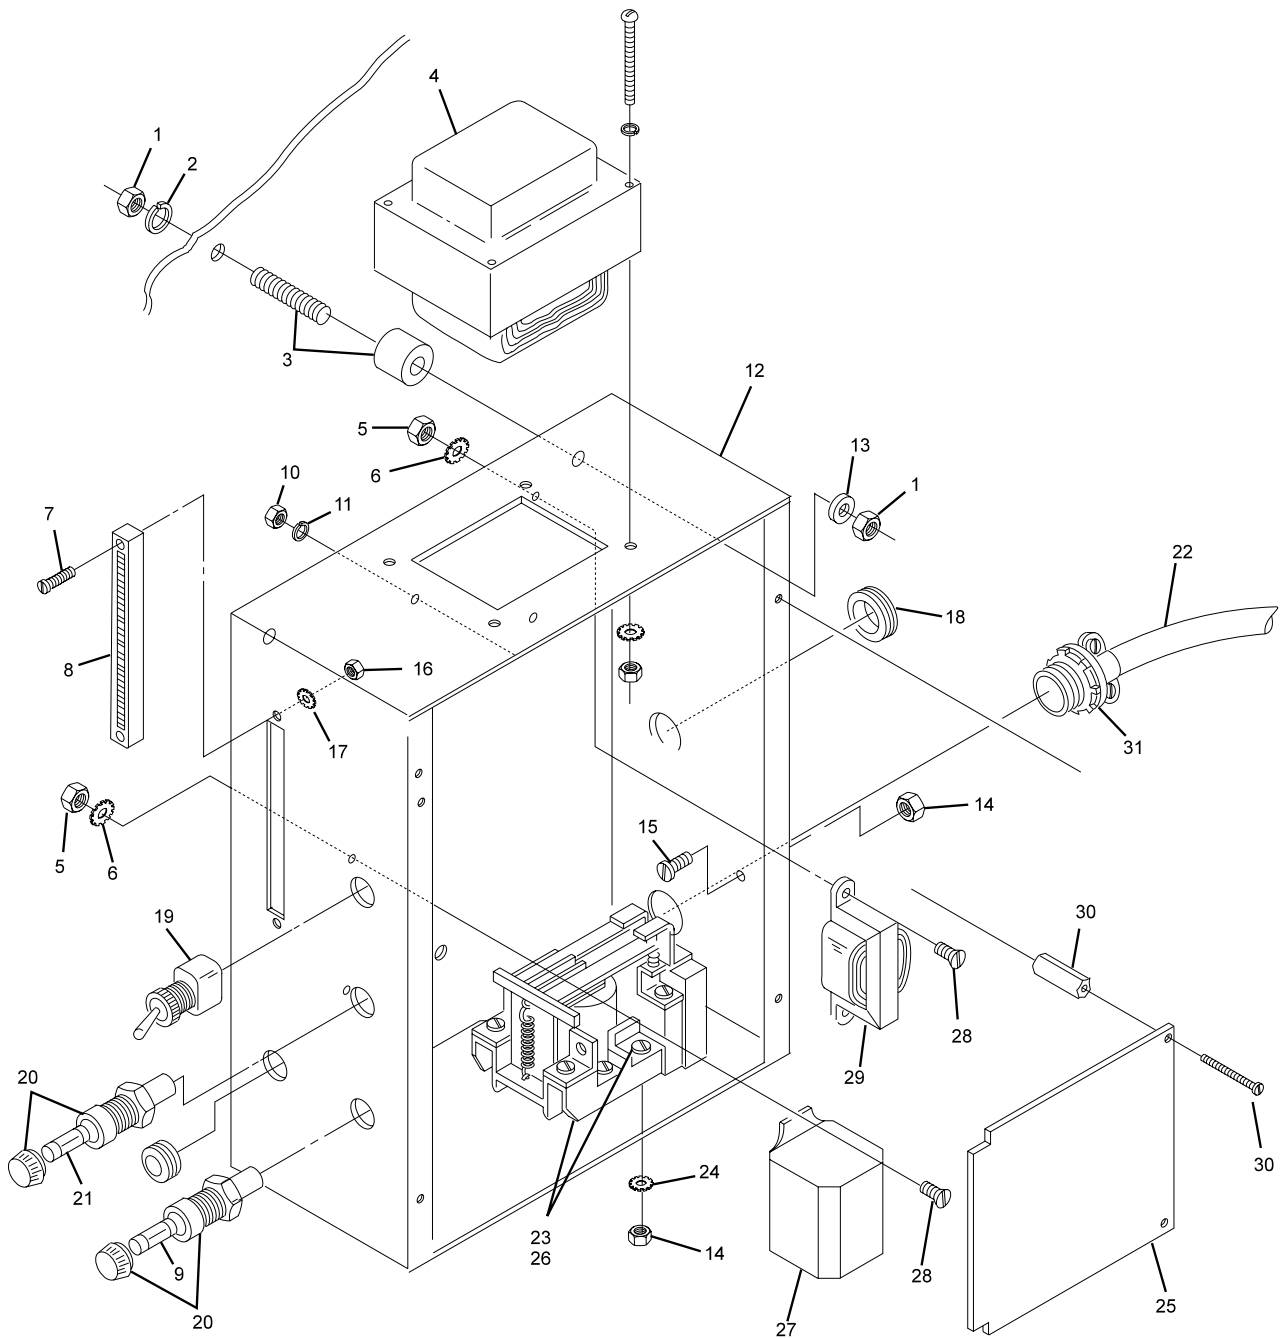

Index

No.	Part No.		Description
1.	11-125007-001		Hex Nut (1/4-20)
2.	11-199005-004	N.A.	Lockwasher (1/4)
3.	N.A.		Vibration Mount
4.	14-400446-000	N.A.	Transformer Assembly
5.	11-125003-001		Hex Nut (#8-32)
6.	11-198002-001		External Tooth Lockwasher (#8)
7.	11-107010-001		Rd. Hd. Screw (#4-40 x 1")
8.	61-100188-000	N.A.	Edge Connector
9.	11-684015-000		Slow Blow Fuse (15 Amp)
10.	11-125001-001		Hex Nut (#6-32)
11.	11-198001-001		External Tooth Lockwasher (#6)
12.	N.A.		Electrical Box
13.	11-191010-001	N.A.	Flat Washer (1/4)
14.	11-125005-001		Hex Nut (#10-32)
15.	11-013096-001	N.A.	Pan Hd. Screw (#8-32 x 3/8")
16.	11-125000-001		Hex Nut (#4-40)
17.	11-198000-001	N.A.	Lockwasher (#4)
18.	61-100215-000	N.A.	Grommet (1/2")
19.	11-615512-000		Switch
20.	N.A.		Fuse Holder w/Cap
21.	12-750225-000	N.A.	Slow Blow Fuse (1 Amp)
	11-684104-000	R.O.	Slow Blow Fuse (1 Amp)
22.	N.A.		Power Cord
23.	61-100184-000	N.A.	Relay
24.	11-198003-001		External Tooth Lockwasher (#10)
25.	14-860187-000	N.A.	Programmable Printed Circuit Board Assembly
	N.A.		Circuit Board Assembly (.50, .75 & 1.00)
	N.A.		Circuit Board Assembly (.50, 1.00 & 1.50)
26.	11-013098-001	N.A.	Pan Hd. Screw (#10-32 x 5/8")
27.	61-100185-000		Relay (UADC12)
28.	11-013060-001		Pan Hd. Screw (#8-32 x 1/2")
29.	61-100183-000	N.A.	Transformer
30.	61-100222-000	N.A.	Spacer
31.	N.A.		Strain Relief
32.	*N.A.		Cover Plate
33.	*N.A.		Sheet Metal Screw (#8 x 1/2")
34.	*11-028024-001	N.A.	Flat Hd. Screw (#6-32 x 3/8")

N.A. = No Longer Available

R.O. = Replacement Option

* = Not Illustrated

**Lustre Kleen Ball Conditioner
Electrical Control Box Assembly**

**Lustré Kleen Ball Conditioner
Electrical Control Box Assembly**