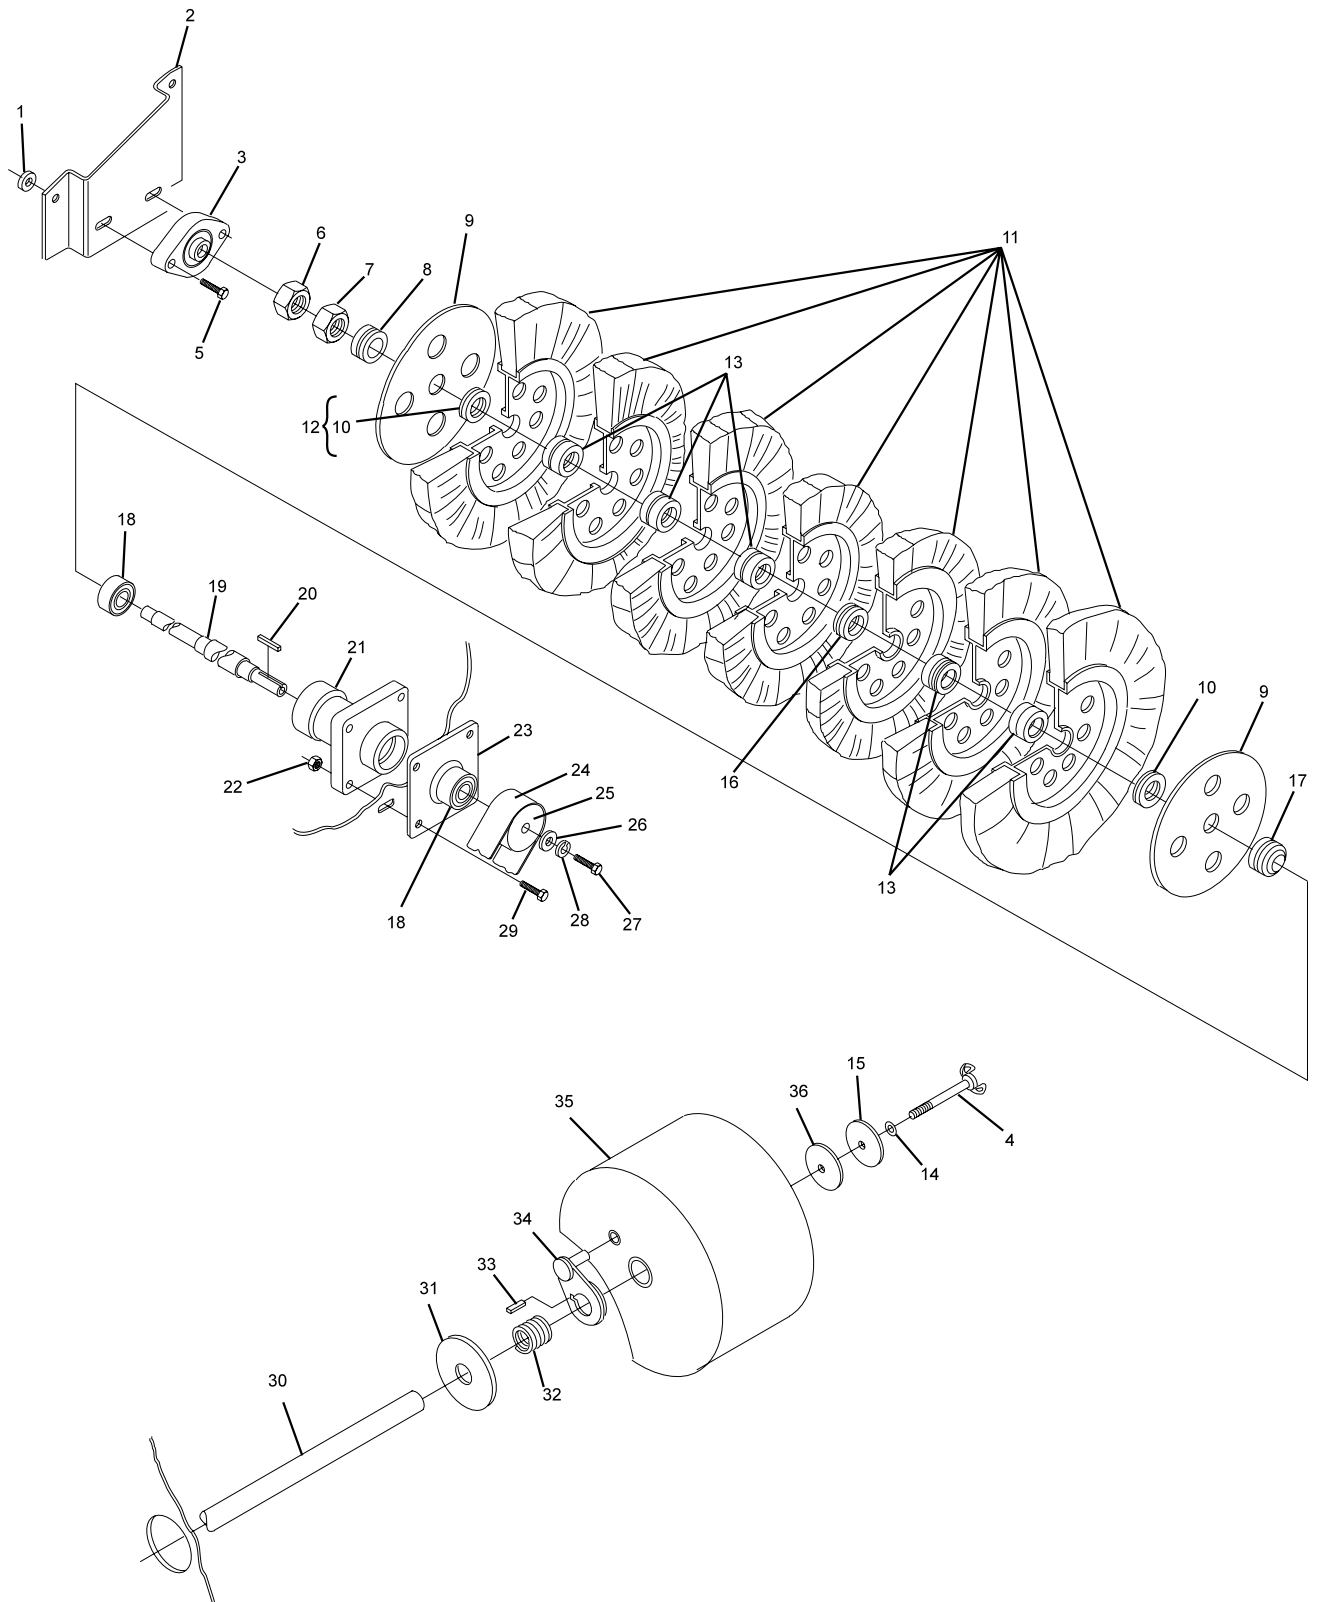

Index

No.	Part No.		Description
1.	11-131503-001	N.A.	Hex Flanged Nut (5/16-18)
2.	61-100124-000	N.A.	Buffer Bearing Bracket
3.	61-100123-000	N.A.	Buffer Shaft Bearing (Altered)
4.	14-400288-000	N.A.	Thumb Screw Assembly
5.	11-001265-001		Hex Hd. Screw (5/16-18 x 1-1/8")
6.	11-125262-001	N.A.	Hex Nut (5/8-11)
7.	11-126113-001		Hex Nut (5/8-11)
8.	14-400308-003	N.A.	Spacer
9.	14-400276-000	N.A.	Plate
10.	14-400310-000	N.A.	Spacer
11.	14-860021-000		Buffing Wheel Brush Assembly
12.	14-860131-000	N.A.	Spacers (Complete Set)
13.	14-400307-000	N.A.	Spacer
14.	11-198003-001		Lockwasher (#10)
15.	11-190537-001	N.A.	Flat Washer (7/32)
16.	14-400308-002	N.A.	Spacer
17.	14-400309-000	N.A.	Spacer
18.	11-430028-000		Ball Bearing
19.	61-100102-000	N.A.	Shaft
20.	12-100187-014		Key
21.	14-400027-000	N.A.	Bearing Housing
22.	11-170009-001		Self Locking Nut (5/16-18)
23.	14-400030-000	N.A.	Support Plate
24.	10-635117-000		Flat Belt
	14-600032-000		V-Belt
25.	14-400039-000	N.A.	Flat Buffing Pulley
	N.A.		V-Belt Pulley (2.8" O.D.)
26.	11-190530-001		Flat Washer
27.	11-001182-001		Hex Hd. Screw (1/4-20 x 3/4")
28.	11-195014-001		Lockwasher (1/4)
29.	11-001264-001		Hex Hd. Screw (5/16-18 x 1")
30.	61-100075-000	N.A.	Compound Shaft
31.	10-191552-000	N.A.	Flat Washer
32.	14-400200-000		Spring
33.	11-354003-001		Key (1/4 x 3/4)
34.	14-400220-000	N.A.	Compound Drive
35.	14-800003-000		Buffing Compound - Pkg. of 2 (standard)
	14-800005-000		Buffing Compound - Pkg. of 2 (highly reactive)
	14-800007-000		Lustre Sheen Compound - Pkg. of 2
36.	14-400219-003		Rubber Washer

N.A. = No Longer Available

**Lustre Kleen Ball Conditioner
Buffing Wheel & Buffing Compound Assemblies**

**Lustré Kleen Ball Conditioner
Buffing Wheel & Buffing Compound Assemblies**