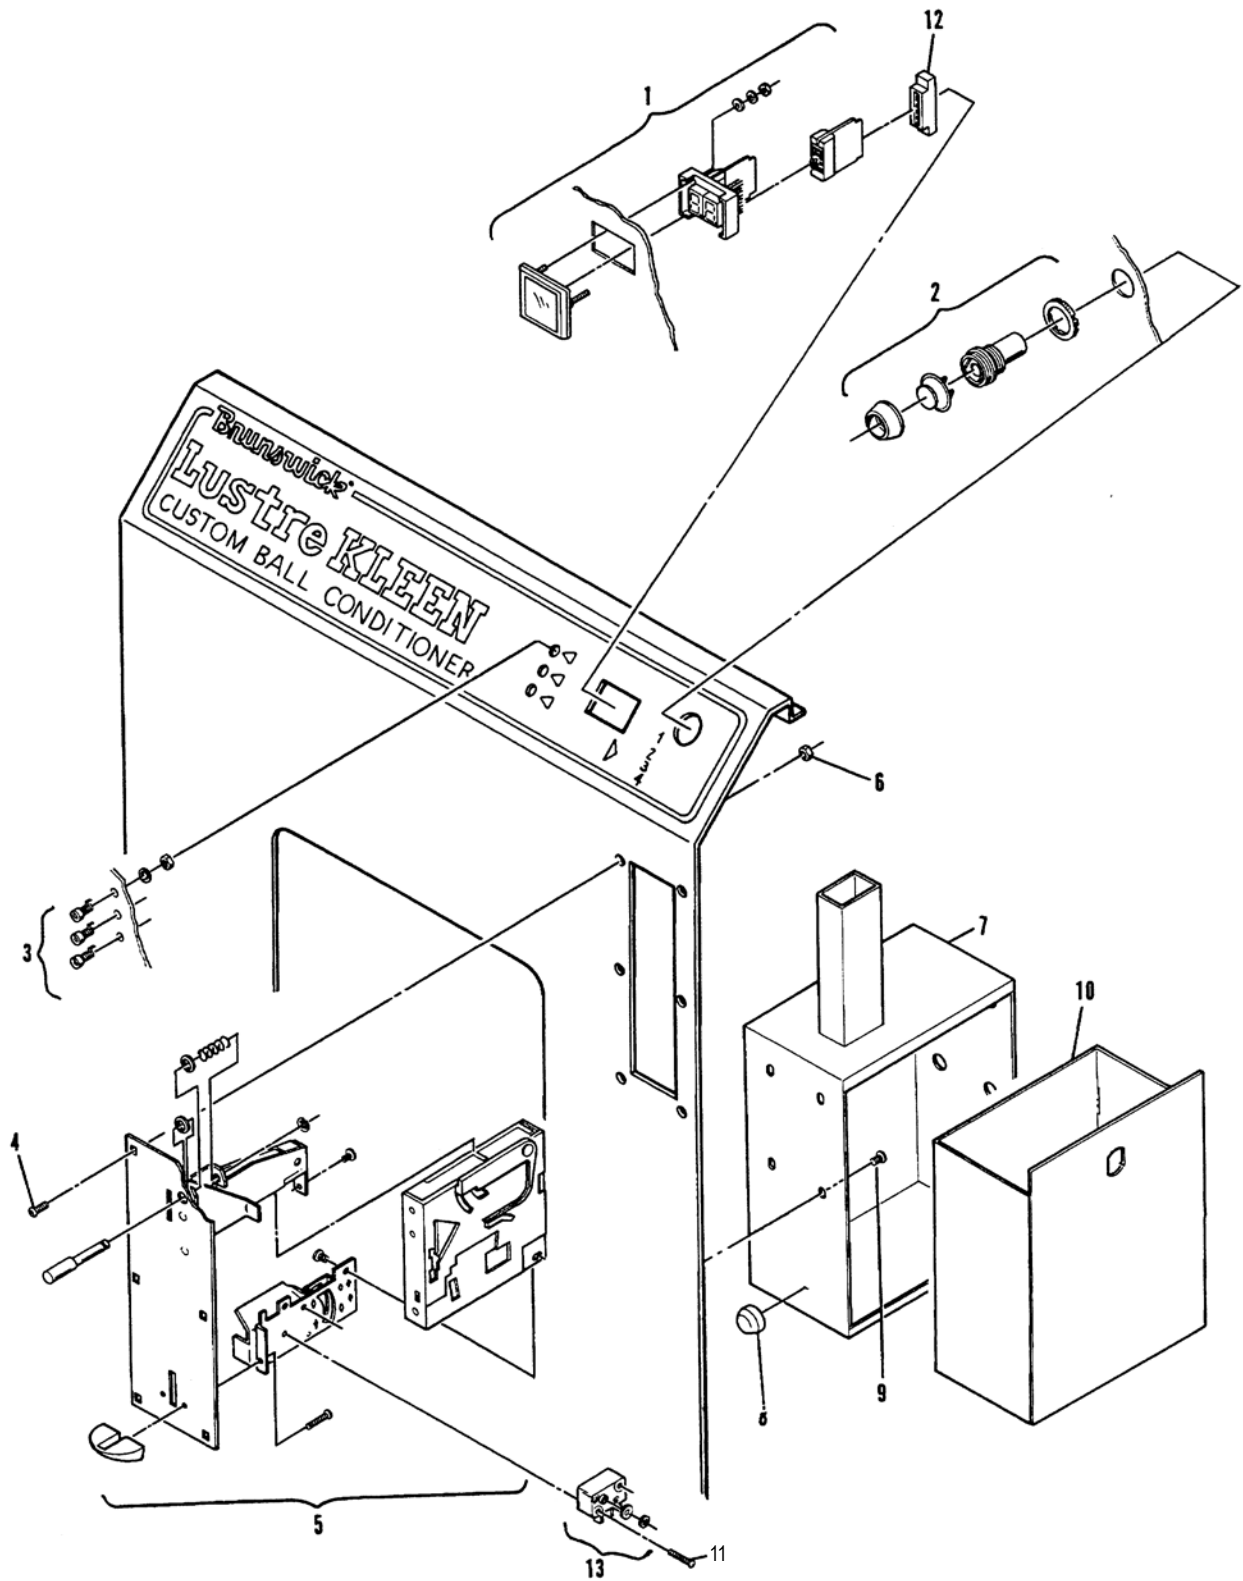

Index

No.	Part No.		Description
1.	61-100197-000	N.A.	LED Display Assembly
2.	61-100212-000	N.A.	Start Button Assembly
3.	61-100199-000		LED Lights Assembly
4.	11-006118-001		Button Hd. Hex Socket Screw (#10-32 x 1/2")
5.	61-100182-000	N.A.	Coin Mechanism Assembly
6.	11-170006-001		Locknut (#10-32)
7.	61-100151-000	N.A.	Outer Holder Assembly
8.	61-100220-000	N.A.	Rubber Bumper
9.	11-013092-001	N.A.	Machine Screw (#10-32 x 1/4")
10.	61-100152-000	N.A.	Coin Box
11.	11-107007-001	N.A.	Rd. Hd. Screw (#4-40 x 5/8")
12.	61-100195-000	N.A.	Connector
13.	11-615054-000	N.A.	Micro Switch

N.A. = No Longer Available

**Lustre Kleen Ball Conditioner
Coin Mechanism & Control Panel Assemblies**