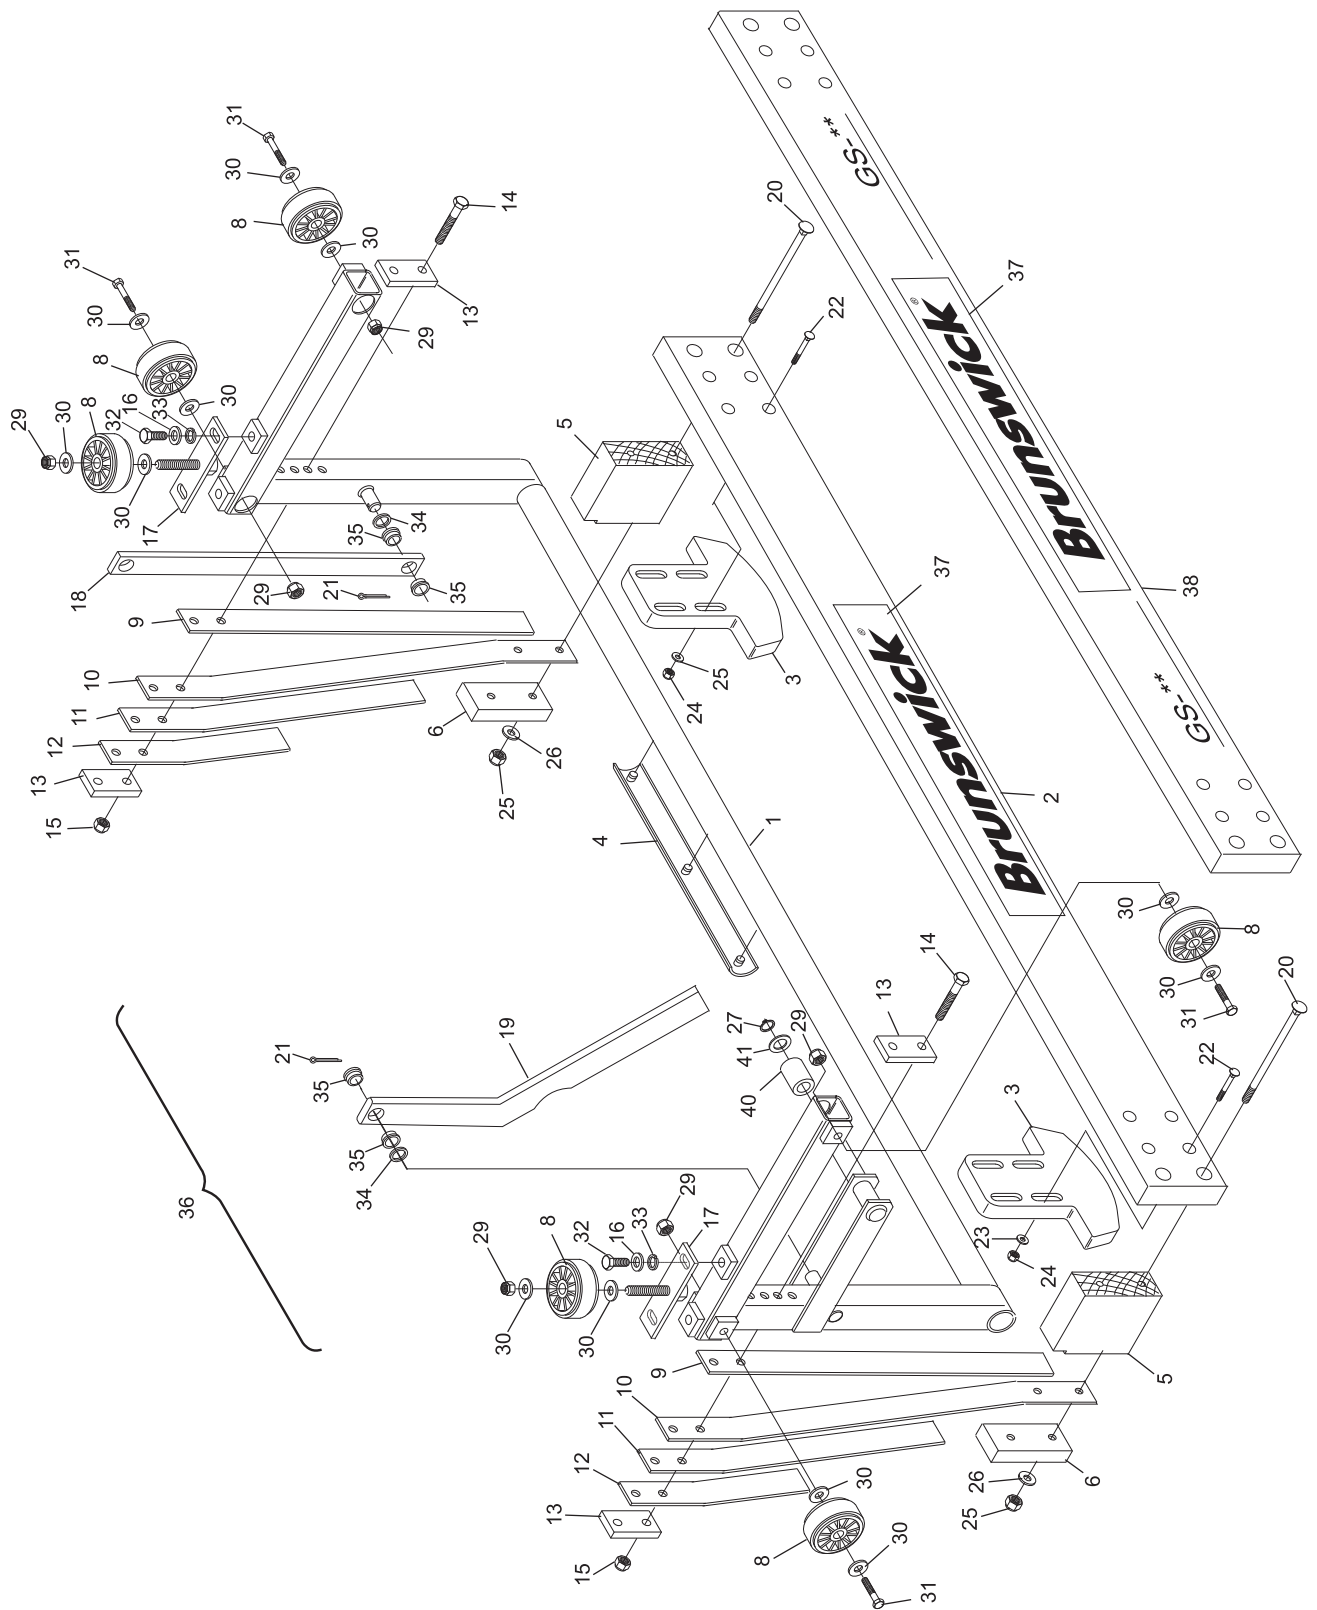

Index

No.	Part No.	Description
1.	47-042058-002	Sweep Wagon Frame only (uses Leaf Springs)
	N.A.	Sweep Wagon Frame w/o Leaf Springs
2.	47-041769-003	Sweep Board Only (brown for GS-10, GS-92 or GS-96)
3.	47-041721-002	Gutter Adapter
4.	47-041636-004	Protection Strip
5.	47-041750-004	Spacer
6.	47-041751-004	Protector
7.	46-040170-004	Roller
8.	99-040249-004	Plastic Roller Assembly
9.	47-041737-004	Retaining Flat Spring
10.	47-041734-004	Flat Spring
11.	47-041735-004	Flat Spring
12.	47-041736-004	Flat Spring
13.	47-041738-004	Flat Spring
14.	11-051013-001	Hex Hd. Cap Screw (10 mm x 90 mm)
15.	11-051745-001	Locknut (10 mm)
16.	11-051770-001	Lockwasher (8 mm)
17.	47-041774-004	Bracket
18.	47-041526-003	N.A. R.H. Pusher Rod
19.	47-042056-003	L.H. Pusher Rod (shown)
20.	11-052608-001	Carriage Bolt (8 mm x 150 mm)
21.	11-051792-001	Split Pin (3.2 mm x 28 mm)
22.	11-052607-001	Carriage Bolt (6 mm x 45 mm)
23.	11-052037-001	Flat Washer (6.4 mm)
24.	11-051743-001	Locknut (6 mm)
25.	11-051744-001	Locknut (8 mm)
26.	11-052006-001	Flat Washer (8.4 mm)
27.	11-051852-001	Retaining Ring (17 mm)
28.	*11-052012-001	Flat Washer (18 mm)
29.	11-051747-001	Locknut (12 mm)
30.	11-052024-001	N.A. Flat Washer (13 mm)
	47-861010-001	R.O. Flat Washer (13 mm) Pkg. of 20
31.	11-051070-001	Hex Hd. Cap Screw (12 mm x 60 mm)
32.	11-051038-001	Hex Hd. Cap Screw (8 mm x 16 mm)
33.	11-052003-001	Flat Washer (8.4 mm)
34.	11-052034-001	Flat Washer (15 mm)
	11-054103-001	Spacer Washer (16 mm)
35.	99-010103-004	Plastic Bearing
36.	47-041637-001	Sweep Wagon Assembly Complete
37.	47-042545-000	N.A. Sweep Board Decal (GS-10)
	47-044692-004	N.A. Sweep Board Decal (GS-92)
	47-044801-004	Sweep Board Decal (GS-96)
	47-045082-004	Sweep Board Decal (GS-98)
	47-045373-004	Sweep Board Decal (GS-X)
38.	47-044802-009	Sweep Board w/Felt (Brown)
	47-044927-003	Sweep Board only (Gray)
39.	*47-043772-004	Felt only
40.	46-040170-004	Roller
41.	11-052053-001	Flat Washer (17 mm)

N.A. = No Longer Available

R.O. = Replacement Option

* Not Illustrated

Sweep Wagon Assembly - with Springs

Sweep Wagon Assembly - with Springs