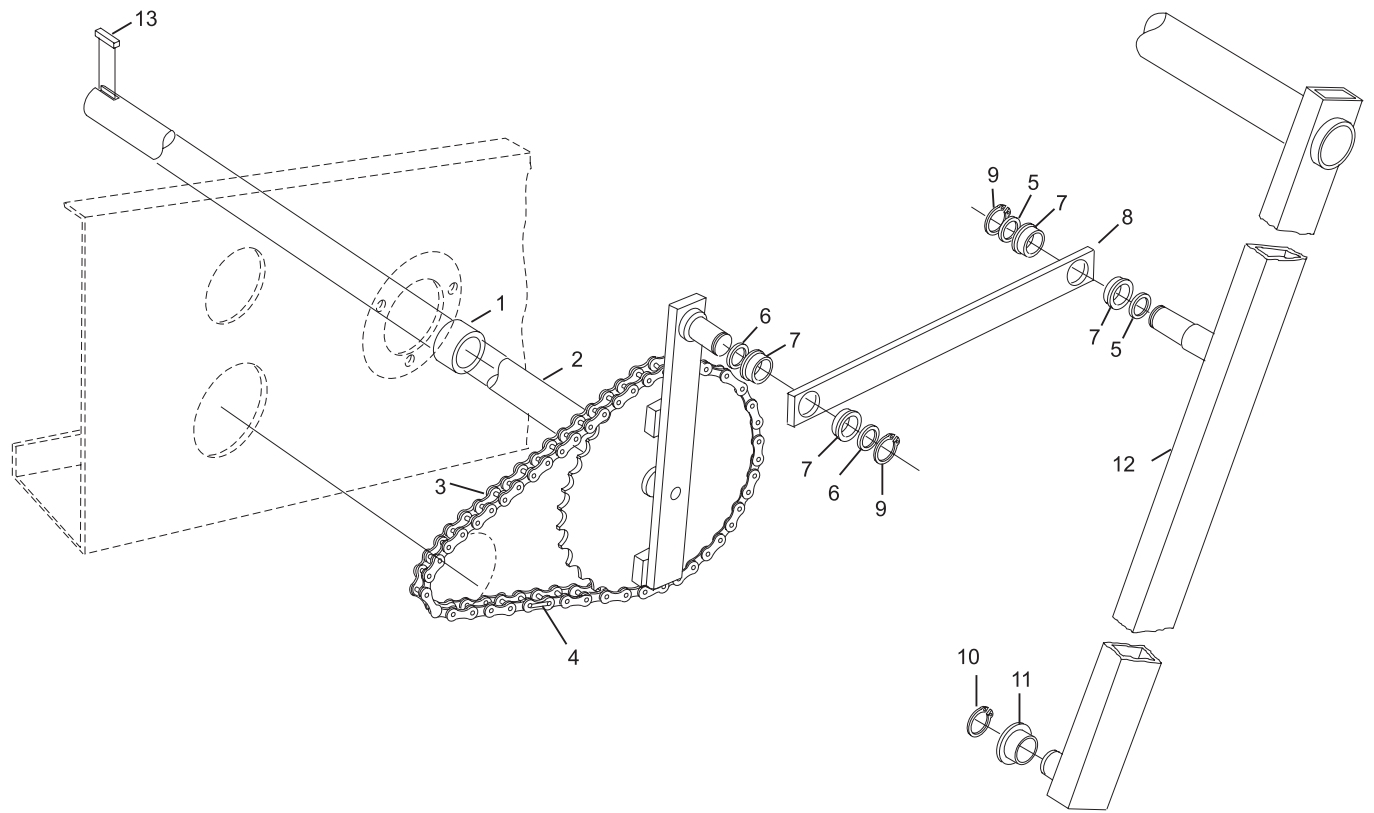

**Index**

<b>No.</b>	<b>Part No.</b>	<b>Description</b>
1.	47-070171-004	Spacer Bushing (18.5 mm)
2.	47-071219-003	Gear and Shaft
3.	11-601006-000	50 Link Chain
4.	11-600501-000	Connecting Link (3 pieces)
5.	11-052056-001	Flat Washer (20 mm)
6.	11-052038-001	Flat Washer (21 mm)
7.	99-010217-004	Bushing
8.	47-045192-004	Flat Connecting Link
9.	11-051853-001	Retaining Ring (20 mm)
10.	11-051869-000	Retaining Ring (15 mm)
11.	99-010103-004	Bushing
12.	47-041530-002	Sweep Shaft
13.	11-053495-000	Key (8 mm x 7 mm x 40 mm)

**Sweep Drive Assembly**

### Sweep Drive Assembly