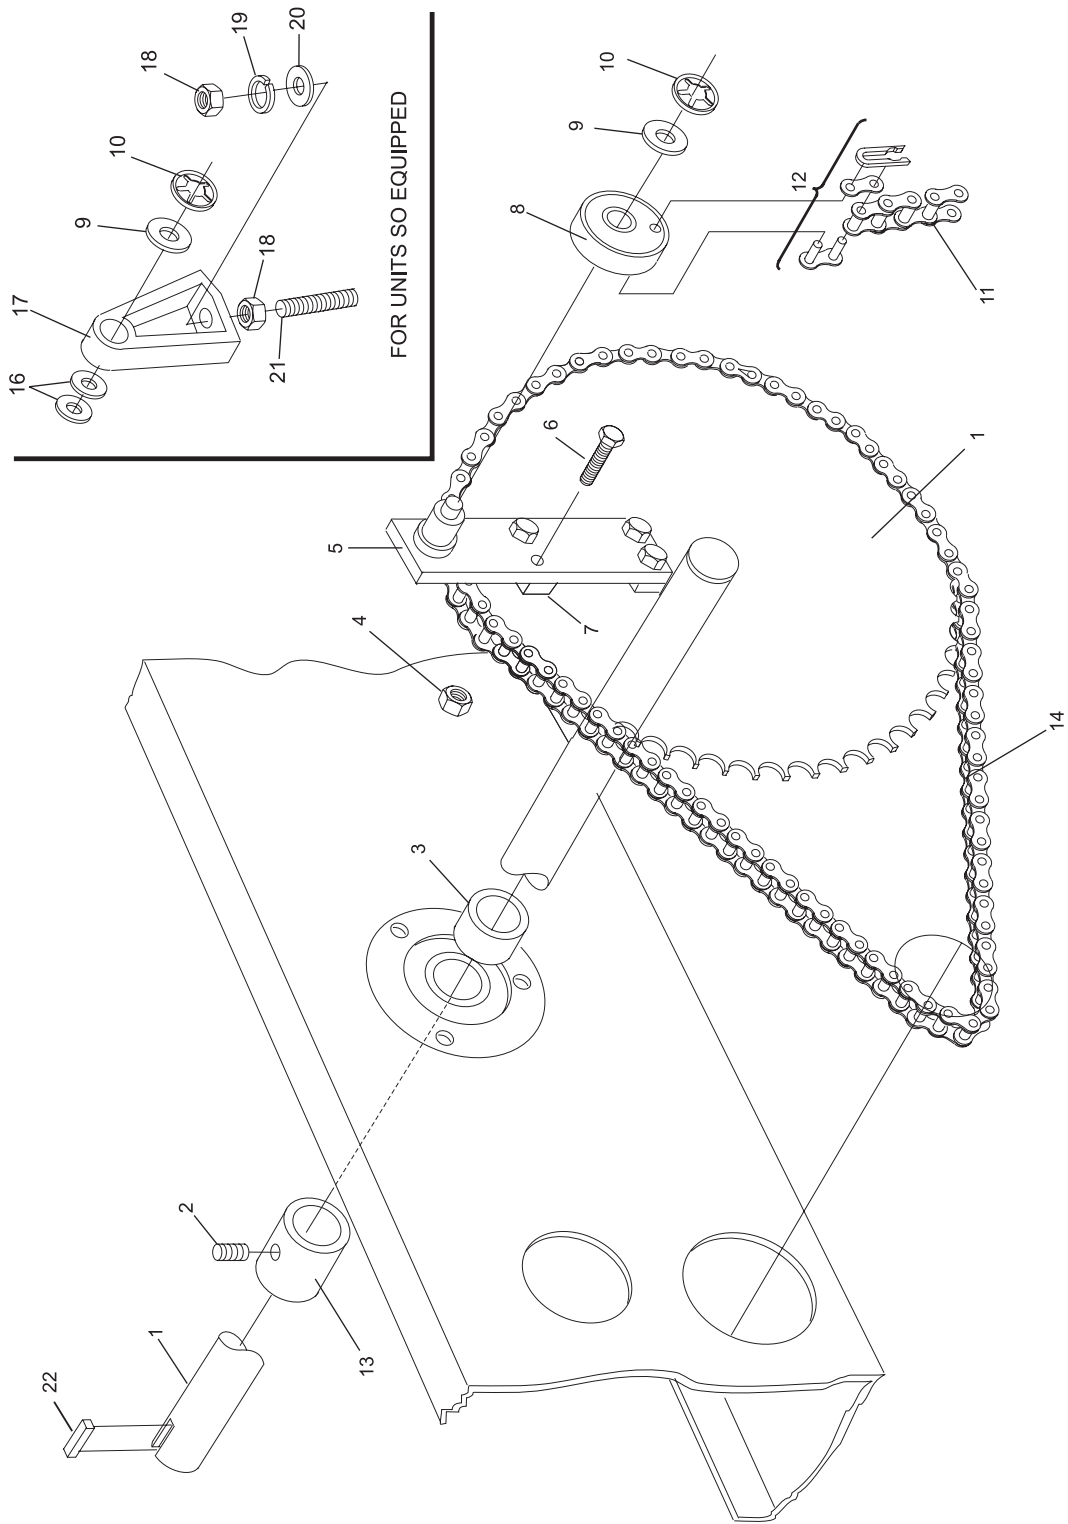

Index

No.	Part No.	Description
1.	47-072063-003	Main Drive Shaft/Gear (non tower down) - Series 442 and below
	47-075485-003	Main Drive Shaft/Gear (tower down) - Series 443 and above
2.	11-052801-001	Set Screw (6 mm x 6 mm)
3.	47-073508-004	Spacer Bushing
4.	11-053151-001	Hex Hd. Jam Nut (8 mm)
5.	47-072065-004	Shaft Plate
6.	11-051015-001	Hex Hd. Cap Screw (8 mm x 25 mm)
7.	47-072061-004	Spacer Plates
8.	47-075352-004	Pivot Bearing
9.	11-052050-001	Flat Washer (10.5 mm)
10.	11-053480-001	Speed Nut (10 mm)
11.	11-601005-000	Roller Chain (21 Link)
12.	11-600500-000	Connecting Link (standard)
13.	47-070172-004	Stop Collar
14.	11-601008-000	Roller Chain (77 Link)
15.	*47862803-000	N.A. Chain Lube (spray can)
	G34205116-000	R.O. Chain Lube (12 oz can)
16.	11-154106-001	S.O. Spacer (18 mm x 30 mm x 1 mm)
17.	47-071343-004	Clevis
18.	11-051706-001	Hex Nut (12 mm)
19.	11-051772-001	Lockwasher (12 mm)
20.	11-052047-001	Flatwasher (13 mm)
21.	47-071975-004	Threaded Rod
22.	11-053495-000	Key (8 mm x 7 mm x 40 mm)

N.A. = No Longer Available
R.O. = Replacement Option
S.O. = Special Order

* Not Illustrated

Main Drive Shaft Assembly

Main Drive Shaft Assembly