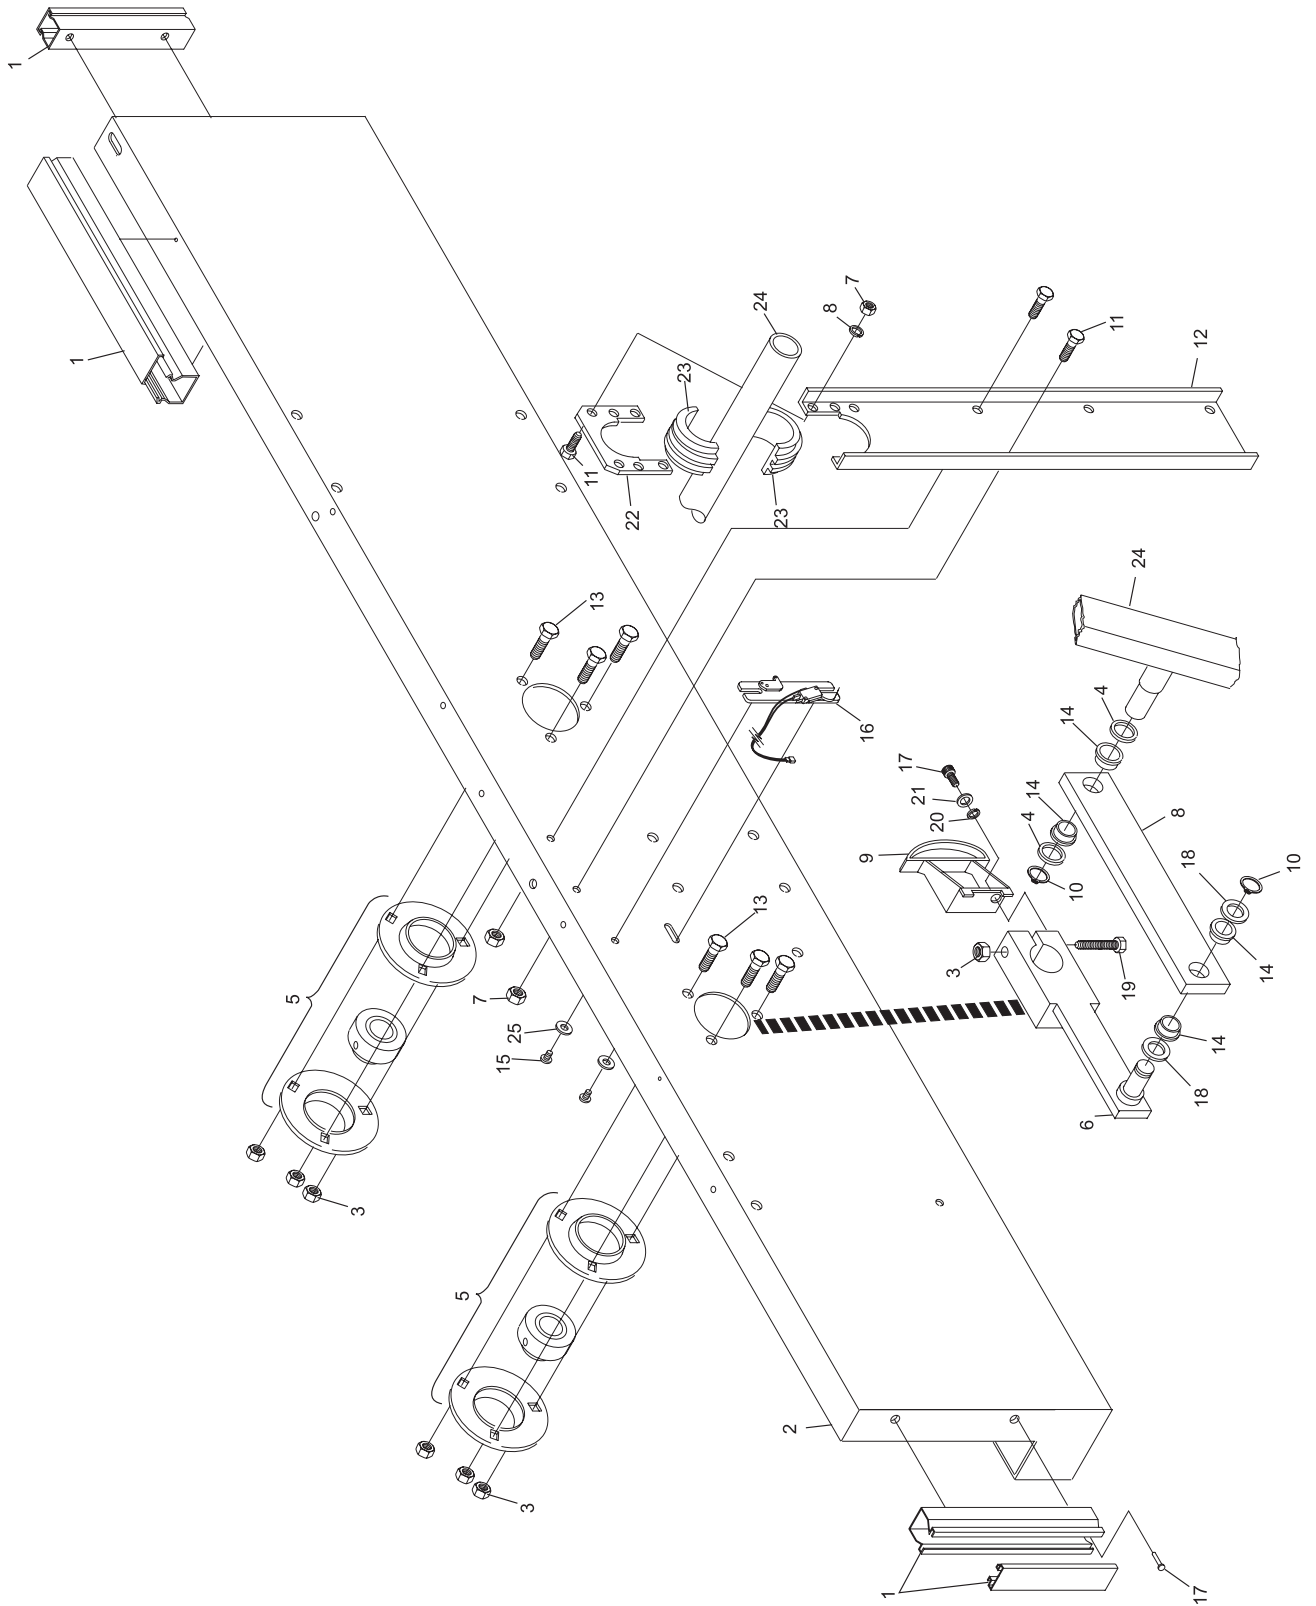

Index

No.	Part No.		Description
1.	47-084284-004		Cable Channel (1 meter cut to length)
2.	47-075453-001	N.A.	R.H. Gear Train Frame
3.	11-051745-001		Locknut (10 mm)
4.	11-052056-001		Flat Washer (20 mm)
5.	11-052902-000		Shaft Bearing
6.	47-071529-003		Sweep Crank
7.	11-051744-001		Locknut (8 mm)
8.	47-045192-004		Crank
9.	47-075132-003		Cam
10.	11-051853-001		Retaining Ring (20 mm)
11.	11-051010-001		Hex Hd. Cap Screw (8 mm x 20 mm)
12.	47-070186-003		Sweep Shaft Support
13.	11-051005-001		Hex Hd. Cap Screw (10 mm x 20 mm)
14.	99-010107-004		Bushing
15.	11-055151-001	N.A.	Screw
	11-055151-000	R.O.	Self Tapping Screw
16.	47-243026-004		Switch (silver box, consolidated and nexgen electronics box)
17.	11-051509-001		Socket Hd. Cap Screw (6 mm x 12 mm)
18.	11-052038-001		Flat Washer (20 mm)
19.	11-051087-001	N.A.	Hex Hd. Cap Screw (10 mm x 65 mm)
20.	11-052048-001		Flat Washer (6.4 mm)
21.	11-051769-001		Lockwasher (6 mm)
22.	47-081958-004		Sweep Bearing Holder
23.	47-081959-003		Sweep Shaft Bearing
24.	47-045458-002		Sweep Shaft
25.	11-052021-001		Flat Washer (4.3 mm)

N.A. = No Longer Available

R.O. = Replacement Option

**Right Drive Frame Assembly
(Machine Series 443 and Above)**