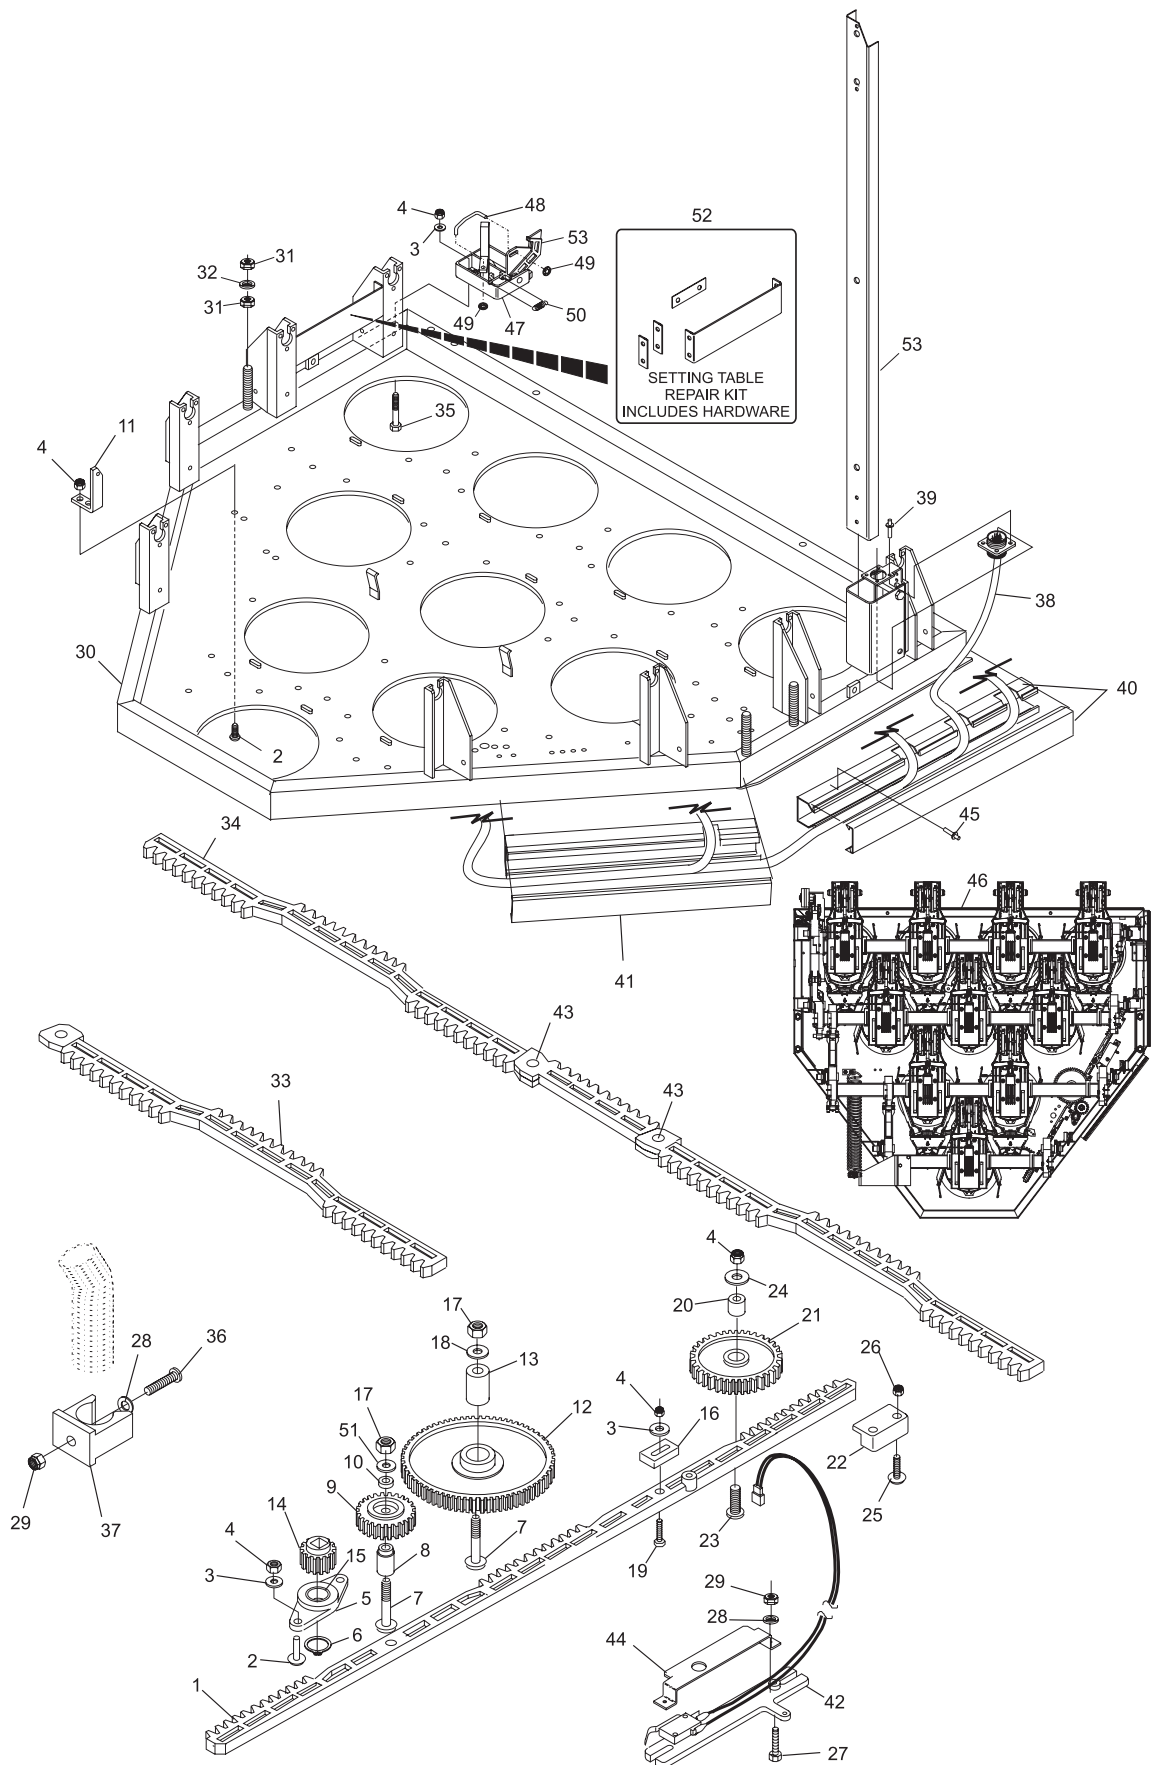

Index

No.	Part No.	Description
1.	47-051635-001	Geared Rack
2.	11-051880-001	N.A. Truss Hd. Machine Screw (6 mm x 16 mm)
	47-861008-001	R.O. Truss Hd. Machine Screw (6 mm x 16 mm) Pkg. of 10
3.	11-052008-001	Flat Washer (6.4 mm)
4.	11-051743-001	Locknut (6 mm)
5.	47-051625-004	Shaft Support
6.	11-051855-001	Retaining Ring (10 mm)
7.	11-051878-001	Truss Hd. Machine Screw (8 mm x 45 mm)
8.	47-052021-004	Spacer Bushing
9.	47-052020-004	Gear
10.	47-052022-004	Spacer Ring
11.	47-055347-004	Spring Holder Bracket
12.	47-051616-004	Gear
13.	47-051617-004	Spacer Bushing
14.	47-071615-004	Square Shaft Gear
15.	11-430048-000	Bearing
16.	47-051682-004	Stop
17.	11-051744-001	Locknut (8 mm)
18.	11-052019-001	Flat Washer (8.4 mm)
19.	11-051877-001	Truss Hd. Machine Screw (6 mm x 25 mm)
20.	47-051633-004	Spacer Bushing
21.	47-051632-004	Gear
22.	47-051634-004	Holder
23.	11-051877-001	Socket Hd. Machine Screw (6 mm x 25 mm)
24.	11-052037-001	Flat Washer (6.4 mm)
25.	11-052362-001	Slted. Pan Hd. Machine Screw (5 mm x 20 mm)
26.	11-051742-001	Locknut (5 mm)
27.	11-052353-001	N.A. Slted. Pan Hd. Machine Screw (4 mm x 16 mm)
	47-861017-001	R.O. Slted. Pan Hd. Machine Screw (4 mm x 16 mm) Pkg. of 20
28.	11-052021-001	Flat Washer (4.3 mm)
29.	11-051741-001	Locknut (4 mm)
30.	47-055177-001	Setting Table Frame
31.	11-051707-001	Hex Nut (16 mm)
32.	11-051774-001	Lockwasher (16 mm)
33.	47-051565-002	Toothed Rack (front)
34.	47-053513-009	Toothed Rack Complete (center)
35.	11-051060-001	Hex Head Cap Screw (6 mm x 70 mm)
36.	11-052209-001	Slted. Pan Hd. Machine Screw (4 mm x 16 mm)
37.	47-054279-004	Conduit Clamp
38.	47-245164-001	Setting Table Harness - complete
39.	11-053661-000	N.A. Rivet (3.2 mm x 9.5 mm)
40.	47-055169-003	Cable Channel - short
41.	47-055170-003	Cable Channel - long
42.	47-243027-004	Switch - complete (silver box, consolidated and nexgen)
	99-050330-003	N.A. Bracket Only
43.	11-050301-000	N.A. Countersunk Head Rivet
44.	47-053812-004	Switch Protector
45.	11-053660-000	N.A. Pop Rivet (3.2 mm x 7.4 mm)
	47-861025-000	R.O. Blind Rivet (3.2 mm x 7.4 mm) Pkg. of 20
46.	*47-055166-009	GS-X Setting Table Assembly - Complete (includes Pinholders, Spotting Tongs, and Cables)
47.	47-055150-009	Latch Assembly
48.	47-055138-004	Connecting Link
49.	11-053476-001	Speed Nut
50.	47-051782-004	Tension Spring
51.	11-052017-001	Flat Washer (8.4 mm)
52.	47-275620-009	Setting Table Repair Kit
53.	47-055167-003	S.O. Cable Guide

* Does not include index 53.

N.A. = No Longer Available

R.O. = replacement Option

GS-X/CPO Setting Table and Gears (Series 424 and Above)

**GS-X/CPO Setting Table and Gears
(Series 424 and Above)**