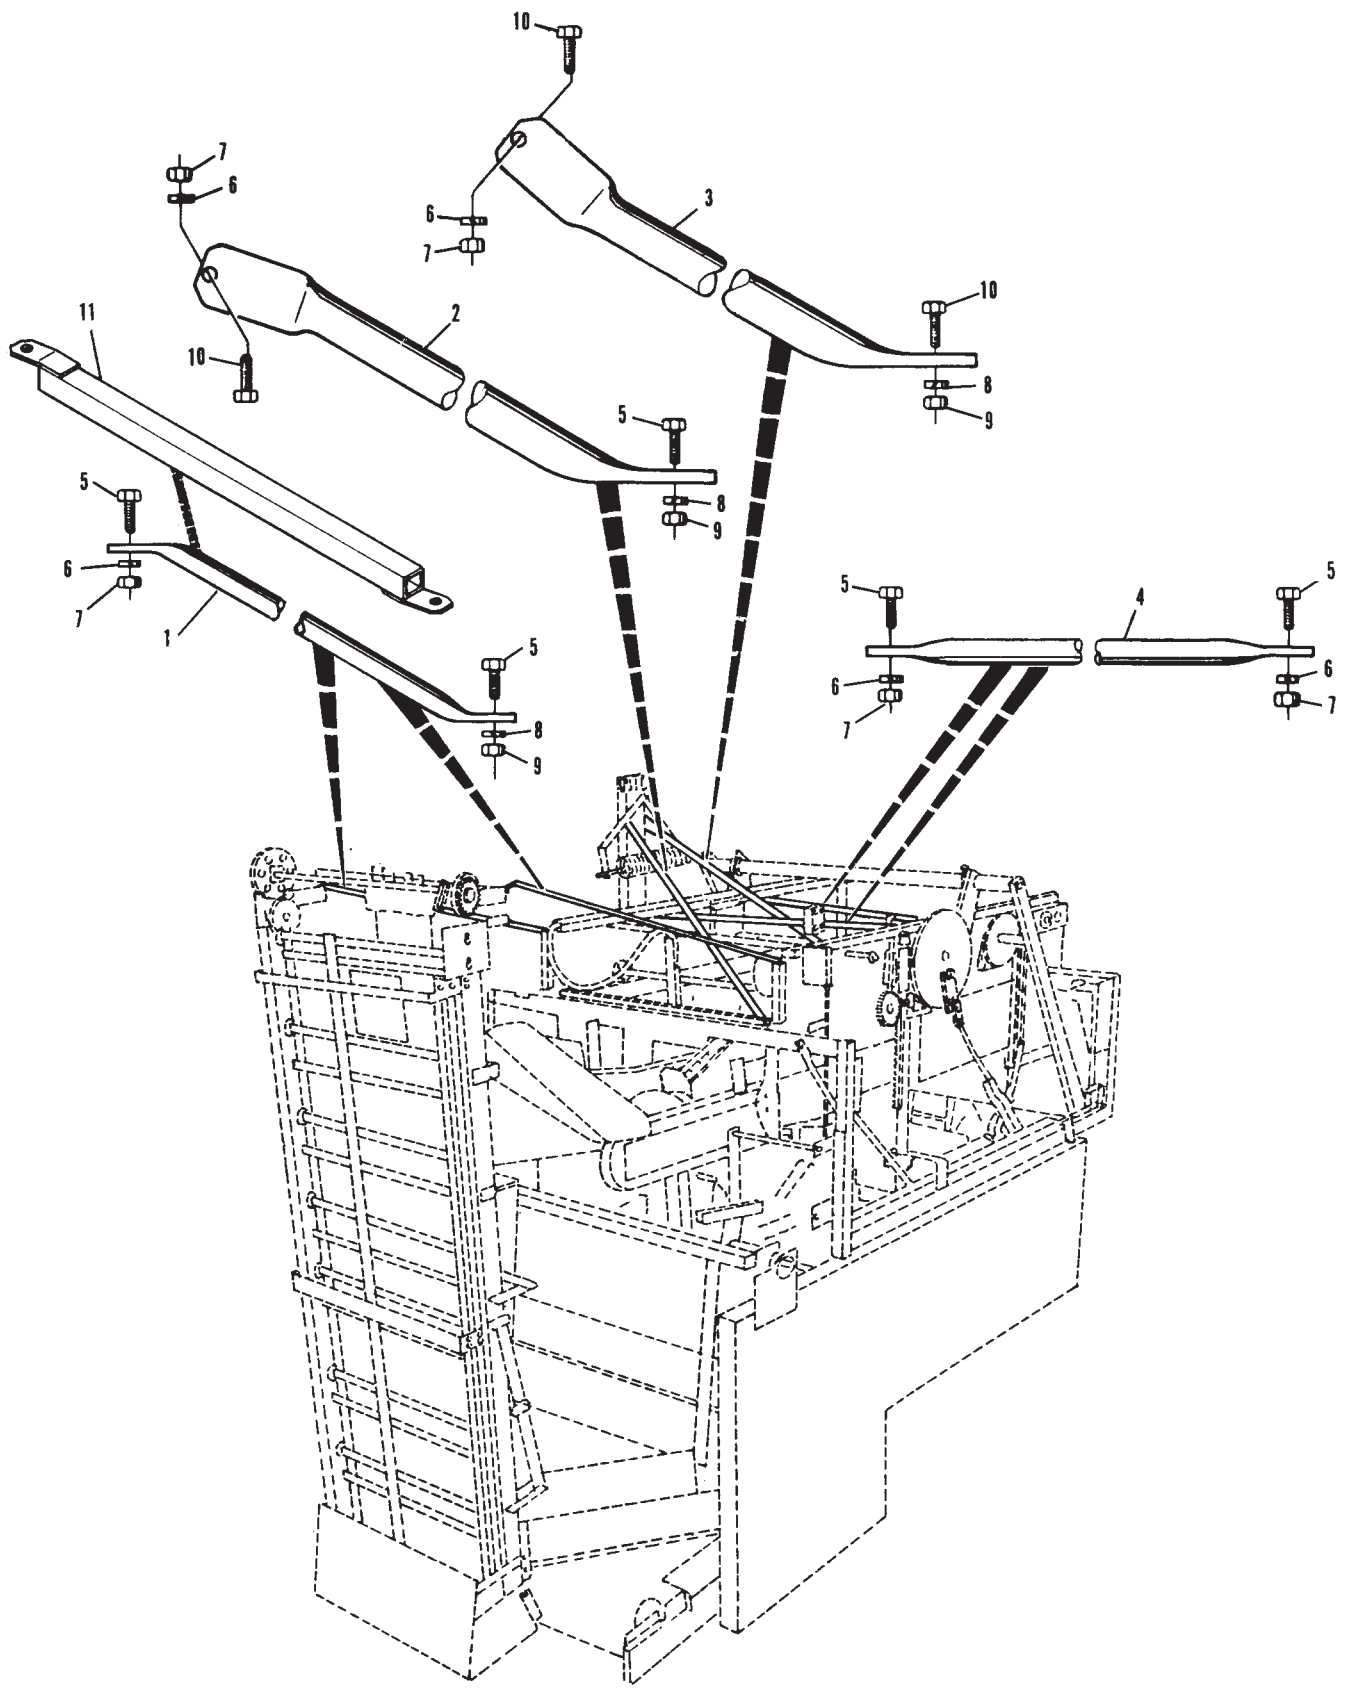

Index

No.	Part No.		Description
1.	*N.A.		Elevator Support Brace
2.	47-081492-003		Rear Guide Tower Support Brace
3.	47-081357-003	N.A.	Front Guide Tower Support Brace
4.	47-081359-004		Cross Support Brace
5.	11-051038-001		Hex Hd. Cap Screw (8 mm x 16 mm)
6.	11-051770-001		Lockwasher (8 mm)
7.	11-051704-001		Hex Nut (8 mm)
8.	11-052003-001		Flat Washer (8.4 mm)
9.	11-051744-001		Locknut (8 mm)
10.	11-051010-001		Hex Hd. Cap Screw (8 mm x 20 mm)
11.	47-084022-003	S.O.	Cable Channel Support Brace

N.A. = No Longer Available

S.O. = Special Order

* Item is replaced with Index No. 11

Support Braces

Support Braces