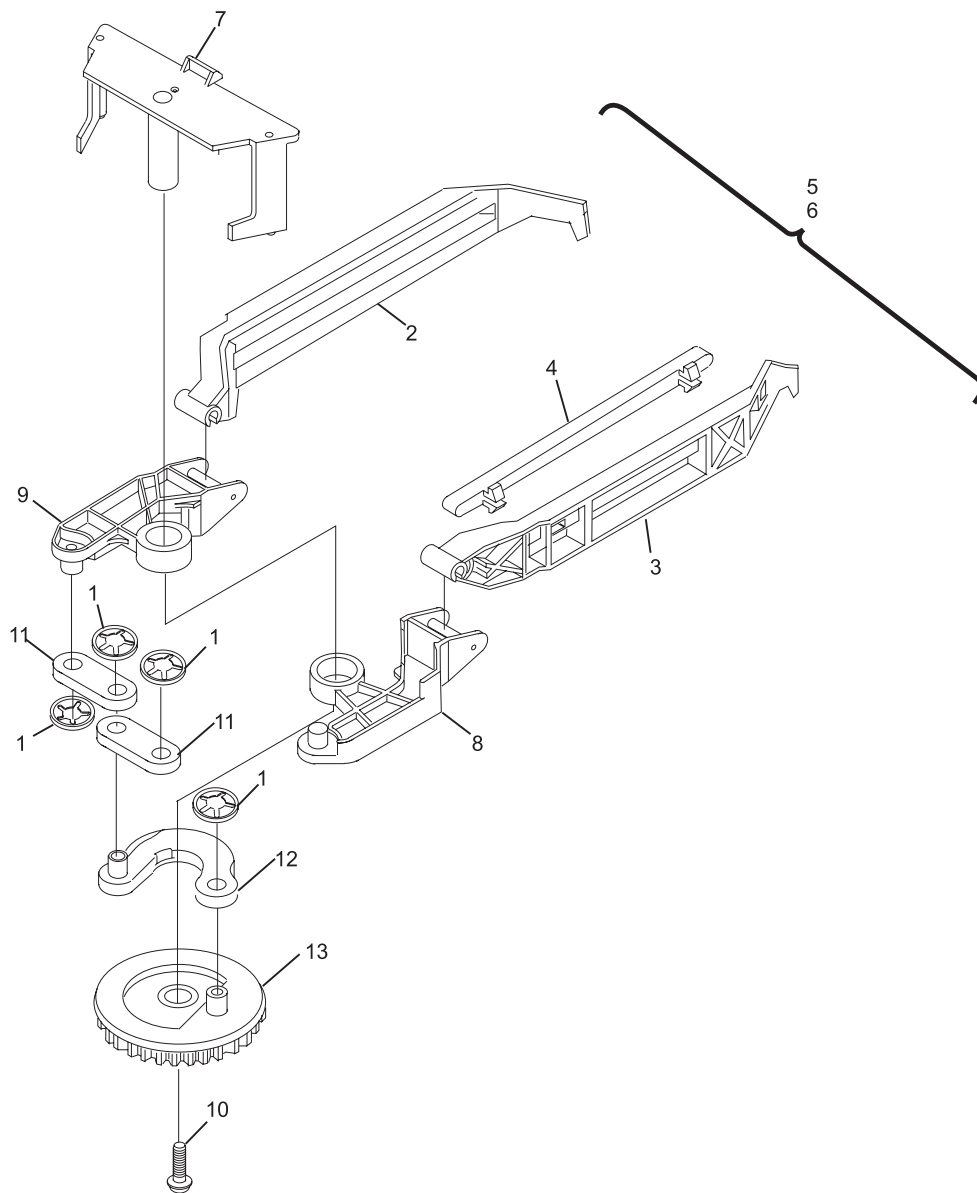

Index

No.	Part No.		Description
1.	11-053478-001	N.A.	Speed Nut (8 mm)
	47-861050-000	R.O.	Speed Nut (8 mm) Pkg. of 10
2.	47-054896-002		R.H.Tong
3.	47-055148-002		L.H. Tong
4.	47-051758-003		Damper
	47-051758-600		Urethane Damper - Oversized (10 Pack)
	47-051758-500		PCV Damper - Oversized (10 Pack)
5.	47-055117-009		Spotting Tong - Complete Assembly (Pin Stations 1, 4, 5, and 6)
6.	47-055118-009		Spotting Tong - Complete Assembly (Pin Stations 2, 3, 7, 8, 9, and 10)
7.	47-054902-002		Deck Plate
8.	47-054898-003		R.H. Spotting Tong Pivot
9.	47-054897-003		L.H. Spotting Tong Pivot
10.	11-054459-000		Self Tapping, Torx Screw (K60 x 20 mm)
11.	47-051762-004		Connecting Link
12.	47-054900-003		L.H. Lever (Tong 1, 4, 5, 6)
	47-054901-003		R.H. Lever (Tong 2, 3, 7, 8, 9, 10)
13.	47-054899-003		Gear

**GS Spotting Tong Assemblies
New Style**

GS Spotting Tong Assemblies New Style