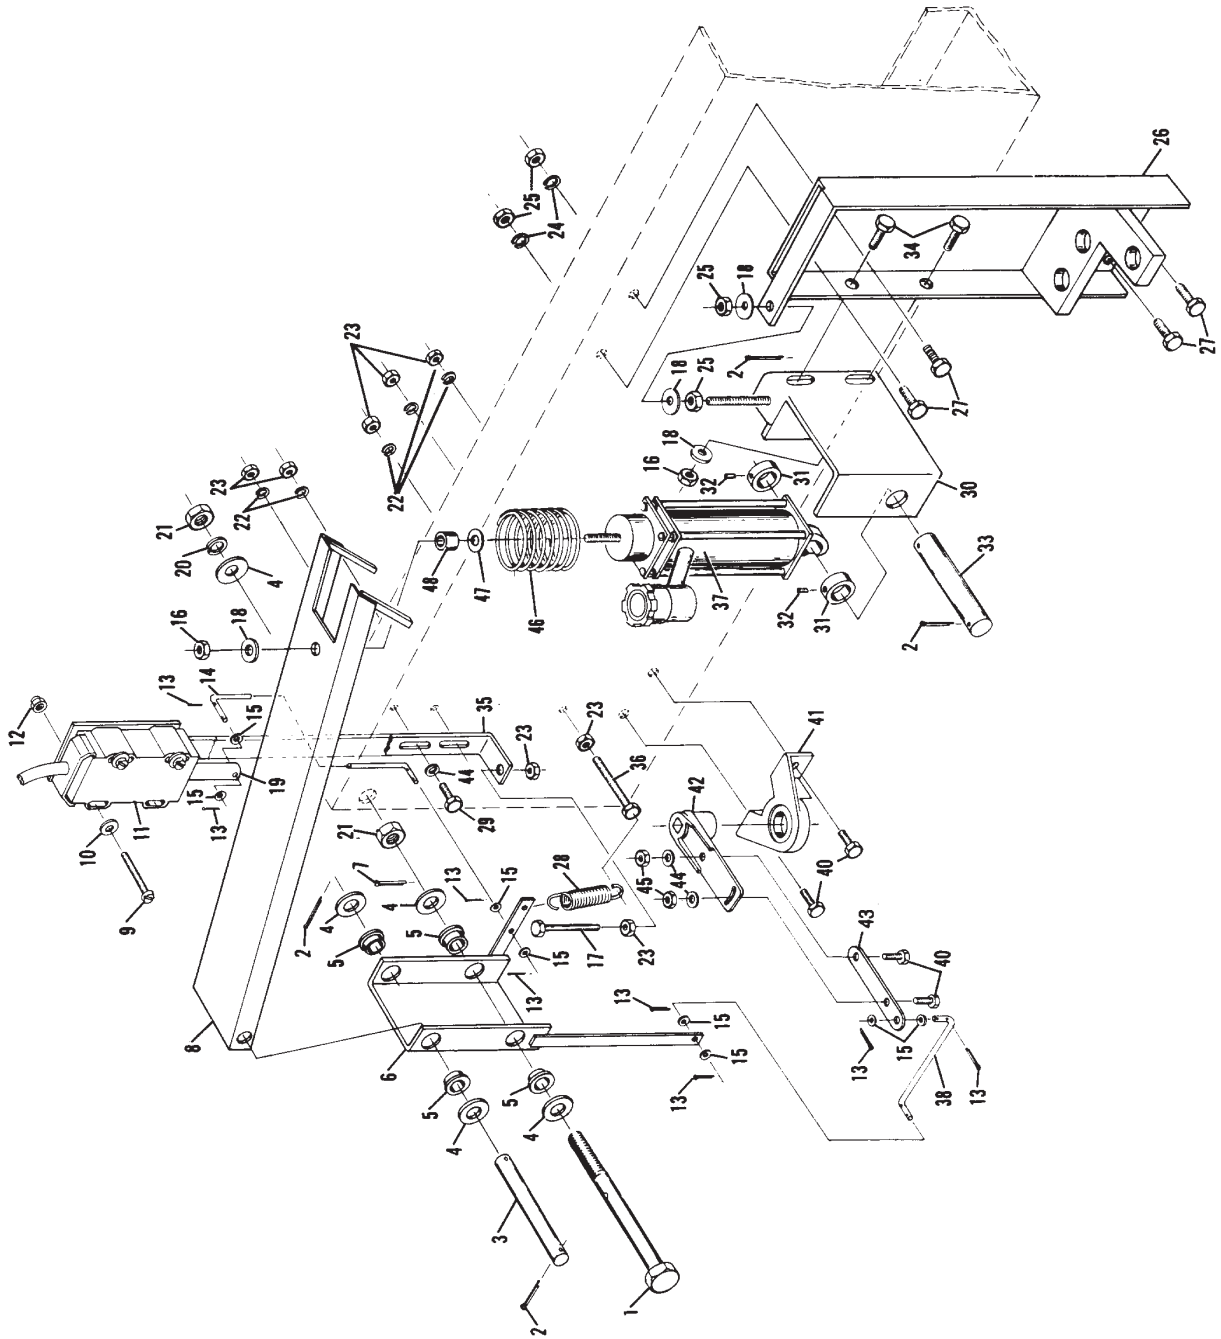

Index No.	Part No.	Description
1.	47-071673-004	Hex Hd. Cap Screw (14 mm x 160 mm)
2.	11-051786-001	Cotter Pin (2.5 mm x 25 mm)
3.	47-071507-004	Shaft
4.	11-052036-001	Flat Washer (15 mm)
5.	99-010102-004	Bushing
6.	47-071670-002	Lever Bushing Support
7.	11-051787-001	Cotter Pin (2 mm x 25 mm)
8.	47-071669-002	Stroke Limiter Plate
9.	11-052202-001	Sltd. Machine Screw (5 mm x 55 mm)
10.	11-052005-001	Flat Washer (5.3 mm)
11.	*99-060219-004	Solenoid Complete (red box)
12.	11-051742-001	Locknut (5 mm)
13.	11-051791-001	Cotter Pin (1.6 mm x 10 mm)
14.	47-075141-004	Connecting Link (vertical mount) order 2 each - Speed Nut 11-053476-001
15.	11-052025-001	Flat Washer (4.3 mm)
16.	11-051744-001	Locknut (8 mm)
17.	11-051022-001	Hex Hd. Cap Screw (6 mm x 30 mm)
18.	11-052019-001	Flat Washer (8.4 mm)
19.	99-060133-004	Plunger Only
20.	11-051773-001	Lockwasher (14 mm)
21.	11-051705-001	Hex Nut (14 mm)
22.	11-051769-001	Lockwasher (6 mm)
23.	11-051702-001	Hex Nut (6 mm)
24.	11-051770-001	Lockwasher (8 mm)
25.	11-051704-001	Hex Nut (8 mm)
26.	47-071509-002	Guide Beam
27.	11-051038-001	Hex Hd. Cap Screw (8 mm x 16 mm)
28.	55-050636-004	Tension Spring
29.	11-051018-001	Hex Hd. Cap Screw (6 mm x 20 mm)
30.	47-071158-003	Hydraulic Support
31.	11-053624-001	Stop Collar (18 mm)
32.	11-052801-001	Set Screw (6 mm x 6 mm)
33.	47-070311-004	Shaft
34.	11-051010-001	Hex Hd. Cap Screw (8 mm x 20 mm)
35.	47-071965-003	Solenoid Holder
36.	11-051014-001	Hex Hd. Cap Screw (6 mm x 45 mm)
37.	99-070410-002	N.A. Hydraulic Shock Absorber Complete
	99-076123-000	R.O. Hydraulic Setting Table
38.	47-075142-004	Connecting Link
39.	47-243030-004	N.A. Solenoid Complete (silver box)
	99-070356-004	R.O. Solenoid
40.	11-051035-001	Hex Hd. Cap Screw (6 mm x 16 mm)
41.	47-071578-004	Bearing Block
42.	47-071579-004	Swing Lever
43.	47-071680-004	Connecting Link
44.	11-052048-001	Flat Washer (6.4 mm)
45.	11-051743-001	Locknut (6 mm)
46.	47-071602-004	Compression Spring
47.	11-052003-001	Flat Washer (8.4)
48.	47-070373-004	Spacer

N.A. = No Longer Available
R.O. = Replacement Option

* Does not include Plunger.

Stroke Limiter Assembly - Vertical Solenoid

Stroke Limiter Assembly - Vertical Solenoid