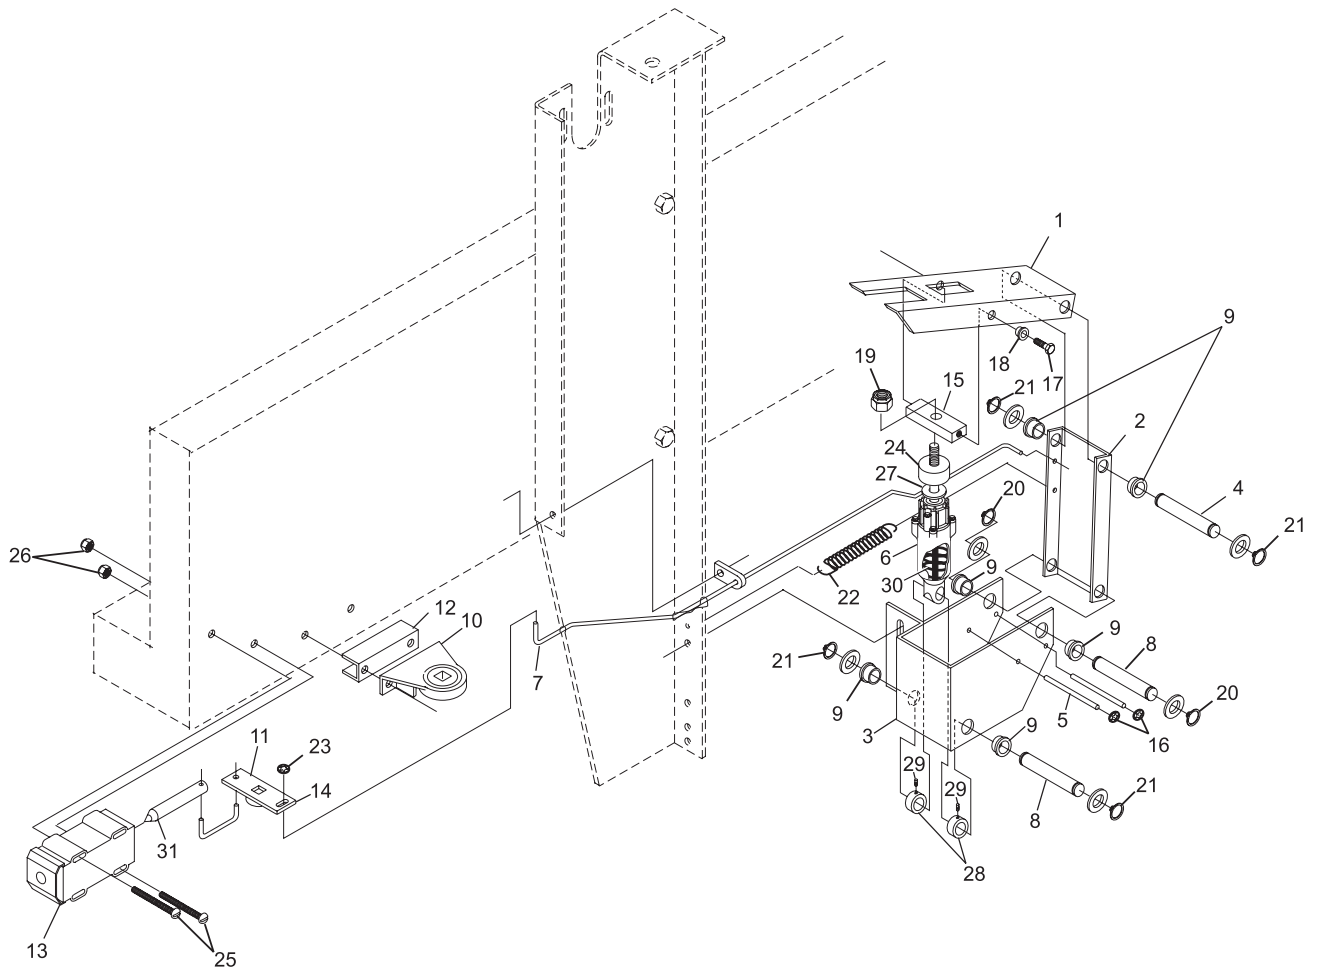

Index

No.	Part No.	Description
1.	47-075468-003	Lever
2.	47-075469-003	Support Bracket
3.	47-075472-003	Support
4.	47-075464-004	Shaft
5.	47-075465-004	N.A. Stop Post (3 mm)
	47-075699-004	R.O. Stop Post (6 mm)
6.	99-070395-002	N.A. Shock Absorber
	9-076120-000	R.O. Hydraulic Shock Absorber Assembly
7.	47-075467-003	Sensor Link
8.	47-075466-004	Shaft
9.	99-010102-004	Flanged Bushing
10.	47-075552-009	Bushing
11.	47-075354-004	Swing Lever
12.	47-075368-004	Bracket
13.	99-070356-004	Solenoid - only (consolidated and nexgen electronics box)
14.	47-075463-004	Connecting Link
15.	47-075462-004	Plate
16.	11-053475-001	Speed Nut (3 mm)
	11-053482-001	Speed Nut (6 mm)
17.	11-051067-001	Screw (8 mm x 35 mm)
18.	47-075435-004	Bushing
19.	11-051745-001	Locknut (10 mm)
20.	11-051857-001	Retaining Ring (14 mm)
21.	11-051861-001	N.A. Retaining Ring (13 mm)
22.	55-050636-004	Tension Spring
23.	11-053476-001	Speed Nut (4 mm)
24.	99-070398-004	Shock Bumper
25.	11-052202-001	Slotted Machine Screw (5 mm x 55 mm)
26.	11-051742-001	Locknut (5 mm)
27.	11-052068-001	Flat Washer (10 mm)
28.	11-053624-001	Stop Collar (18 mm)
29.	11-052801-001	Set Screw (6 mm x 6 mm)
30.	99-070397-004	Compression Spring
31.	99-060133-004	Plunger only

N.A. = No Longer Available

R.O. = Replacement Option

**Stroke Limiter Assembly
(Machine Series 443 and Above)**

**Stroke Limiter Assembly
(Machine Series 443 and Above)**