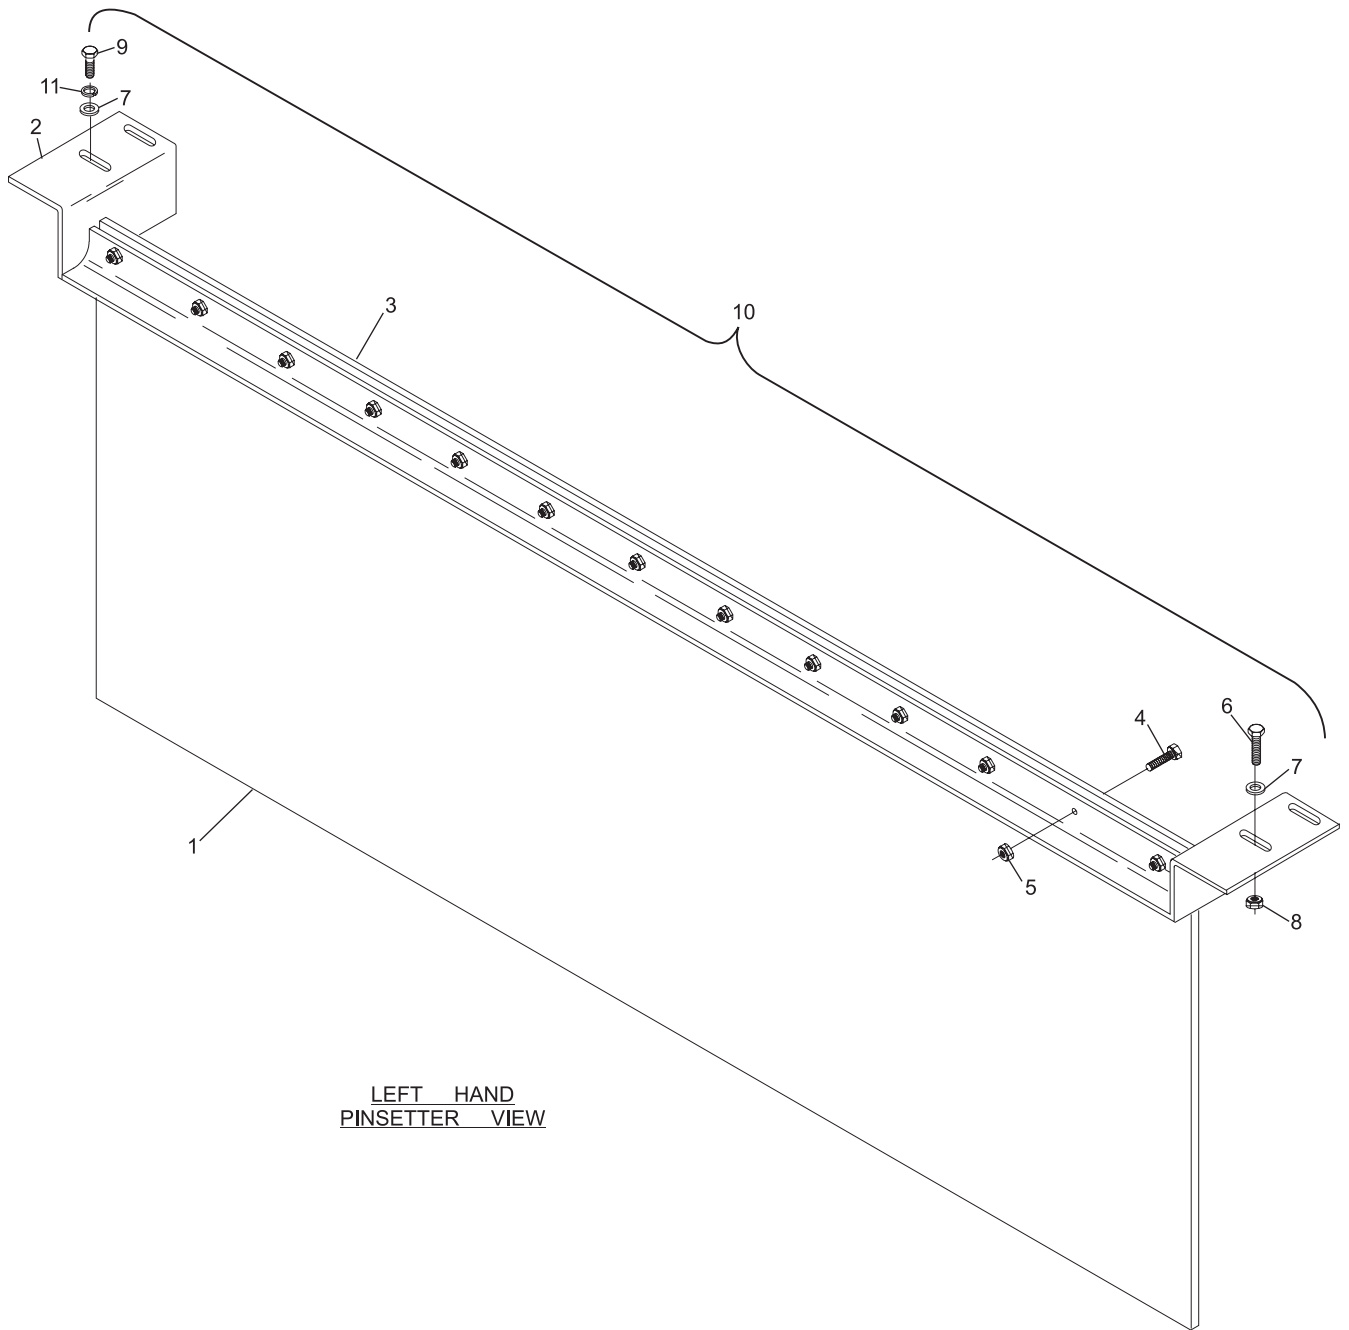

Index

No.	Part No.	Description
1.	47-021084-004	Curtain
2.	47-021088-002	Pit Curtain Holder
3.	N.A.	Pit Curtain Support Bracket
4.	11-051533-001	Socket Hd. Cap Screw (8 mm x 25 mm)
5.	11-051744-001	Locknut (8 mm)
6.	11-051015-001	Hex Hd. Cap Screw (8 mm x 25 mm)
7.	11-052006-001	Flat Washer (8.4 mm)
8.	11-051745-001	Locknut (10 mm)
9.	11-051010-000	N.A. Hex Head Cap Screw (8 mm x 20 mm)
10.	47-021196-002	Pit Curtain Assembly Complete
11.	11-051770-001	Lockwasher (8 mm)

N.A. = No Longer Available

Pit Curtain Assembly

LEFT HAND
PINSETTER VIEW

Pit Curtain Assembly