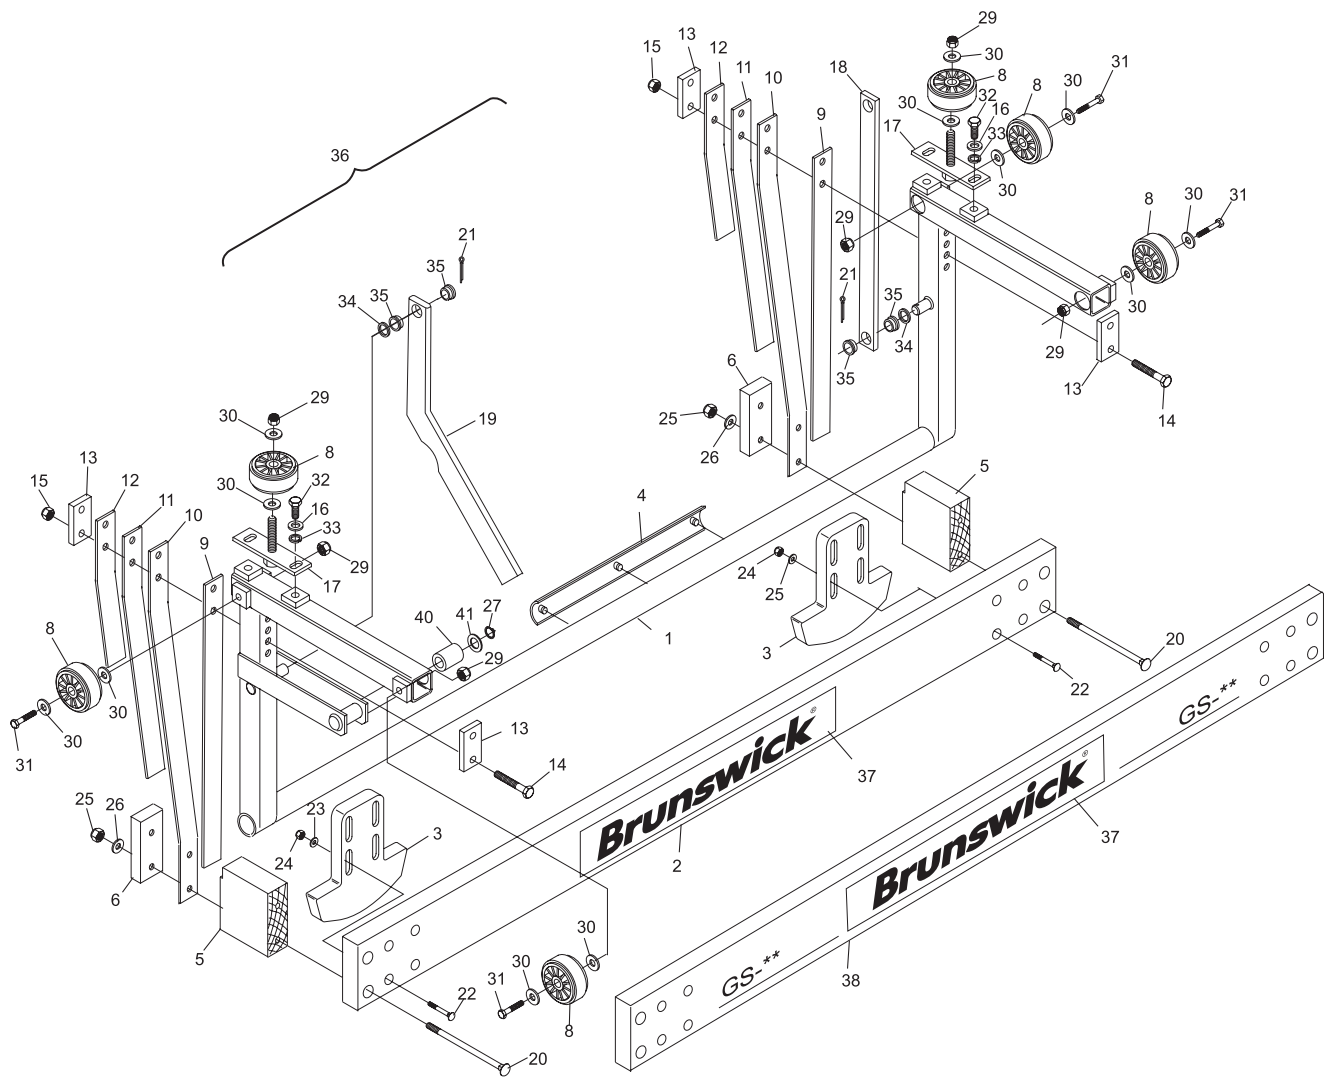

Index

No.	Part No.	Description
1.	47-042058-002 N.A.	Sweep Wagon Frame only (uses Leaf Springs) Sweep Wagon Frame w/o Leaf Springs
2.	47-041769-003	Sweep Board Only (brown for GS-10, GS-92 or GS-96)
3.	47-041721-002	Gutter Adapter
4.	47-041636-004	Protection Strip
5.	47-041750-004	Spacer
6.	47-041751-004	Protector
7.	46-040170-004	Roller
8.	99-040249-004	Plastic Roller Assembly
9.	47-041737-004	Retaining Flat Spring
10.	47-041734-004	Flat Spring
11.	47-041735-004	Flat Spring
12.	47-041736-004	Flat Spring
13.	47-041738-004	Flat Spring
14.	11-051013-001	Hex Hd. Cap Screw (10 mm x 90 mm)
15.	11-051745-001	Locknut (10 mm)
16.	11-051770-001	Lockwasher (8 mm)
17.	47-041774-004	Bracket
18.	47-041526-003	R.H. Pusher Rod
19.	47-042056-003	L.H. Pusher Rod (shown)
20.	11-052608-001	Carriage Bolt (8 mm x 150 mm)
21.	11-051792-001	Split Pin (3.2 mm x 28 mm)
22.	11-052607-001	Carriage Bolt (6 mm x 45 mm)
23.	11-052037-001	Flat Washer (6.4 mm)
24.	11-051743-001	Locknut (6 mm)
25.	11-051744-001	Locknut (8 mm)
26.	11-052006-001	Flat Washer (8.4 mm)
27.	11-051852-001	Retaining Ring (17 mm)
28.	*11-052012-001	Flat Washer (18 mm)
29.	11-051747-001	Locknut (12 mm)
30.	11-052024-001	N.A. Flat Washer (13 mm)
	47-861010-001	R.O. Flat Washer (13 mm) Pkg. of 20
31.	11-051051-001	Hex Hd. Cap Screw (12 mm x 60 mm)
32.	11-051038-001	Hex Hd. Cap Screw (8 mm x 16 mm)
33.	11-052003-001	Flat Washer (8.4 mm)
34.	11-052034-001	Flat Washer (15 mm)
	11-054103-001	Spacer Washer (16 mm)
35.	99-010103-004	Plastic Bearing
36.	47-041637-001	Sweep Wagon Assembly Complete
37.	47-042545-000	N.A. Sweep Board Decal (GS-10)
	47-044692-004	N.A. Sweep Board Decal (GS-92)
	47-044801-004	Sweep Board Decal (GS-96)
	47-045082-004	Sweep Board Decal (GS-98)
	47-045373-004	Sweep Board Decal (GS-X)
38.	47-044802-009	Sweep Board w/Felt (Brown)
	47-044927-003	Sweep Board only (Gray)
39.	*47-043772-004	Felt only
40.	46-040170-004	Roller
41.	11-052053-001	Flat Washer (17 mm)

N.A. = No Longer Available

R.O. = Replacement Option

* Not Illustrated

Sweep Wagon Assembly - with Springs

Sweep Wagon Assembly - with Springs