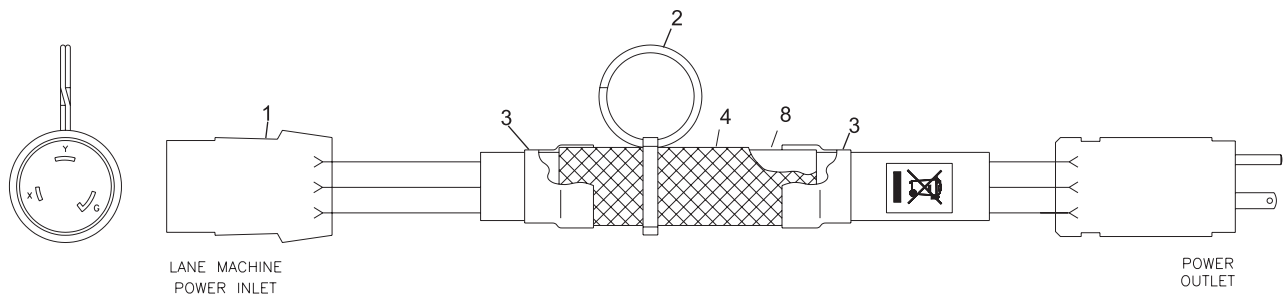

Index

No.	Part No.	Description
1.	11-696744-000	Twist-Lock Connector (125V)
	11-696749-000	Twist-Lock Connector (250V)
2.	11-603135-000	Split Ring (1.159 I.D.)
3.	11-617079-000	Heat Shrink (6")
4.	11-617076-001	Braided Sleeving
5.	11-617077-002	Heat Shrink (40")

Power Cord

Power Cord