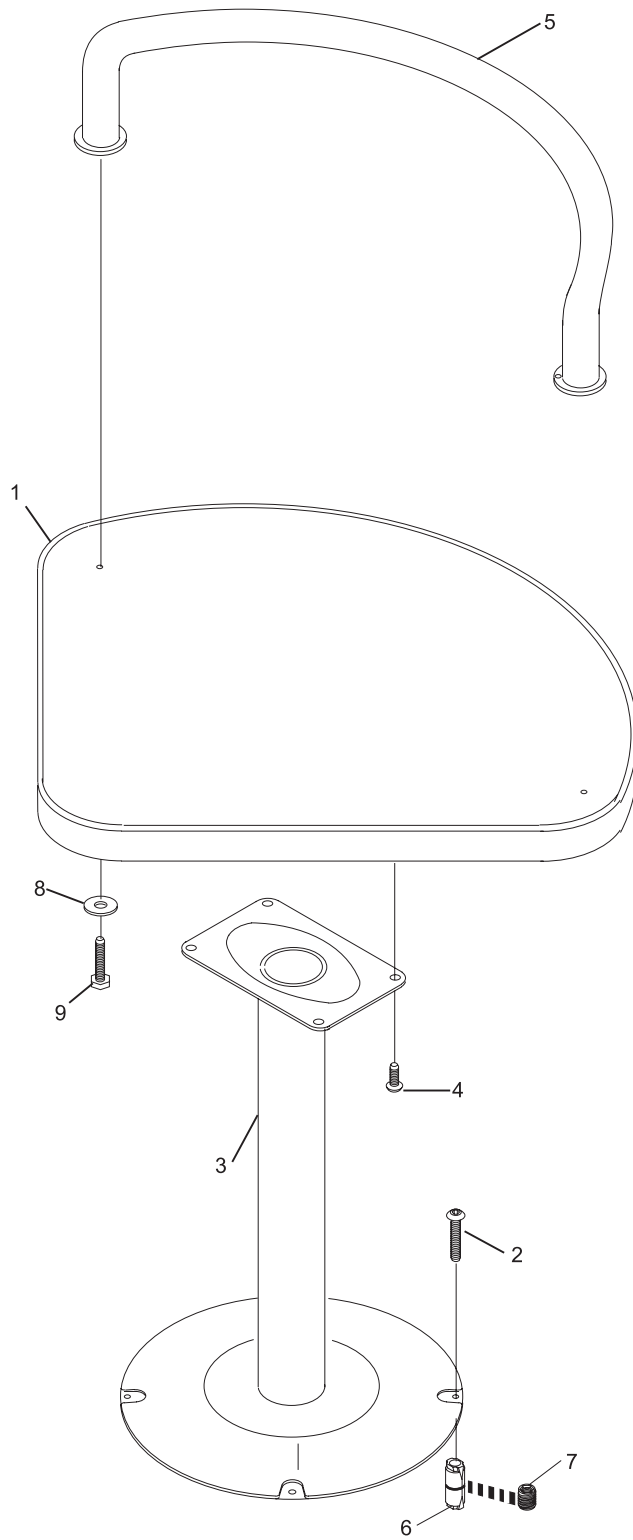

Index

No.	Part No.	Description
1.	53-860969-xxx	Triangular Table Top
2.	53-400301-001	Button Hd. Cap Screw (3/8-16 x 2-1/4")
	**53-400301-003	Button Hd. Socket Cap Screw (3/8-16 x 3/4")
3.	53-860966-000	Triangular Table Base (Dark Gray)
	53-860966-000	Triangular Table Base (Silver)
4.	11-006345-000	Button Hd. Cap Screw (3/8-16 x 1")
5.	53-400361-000	N.A. Rail
	53-860967-000	N.A. Arm Rail w/Hardware (Dark Gray)
	53-860967-100	N.A. Arm Rail w/Hardware (Silver)
6.	N.A.	Concrete Anchor (3/8-16)
	**11-111560-000	Concrete Anchor (3/8-16 x 1-9/16")
7.	11-095011-000	Wood Insert (3/8-16 x 1-181")
8.	11-190512-001	Flat Washer (#13 x 32)
9.	11-001354-001	Hex Head Machine Screw (3/8-16 x 2-1/2")

N.A. = No Longer Available

NOTE: Last three digits in part number (suffix) designate color.

* Color Chart

Part No.	Primary Color	Molding Color	Laminate
Suffix	Color	Color	
1997 Frameworx Color Series			
-220	Blueberry	Banana	Light & Glow
-221	Kiwi	Blueberry	Light & Glow
-222	Cranberry	Banana	Light & Glow
-223	Grape	Kiwi	Light & Glow
-224	Banana	Grape	Dark & Glow
-225	Strawberry	Banana	Dark & Glow
-226	Cranberry	Banana	Dark & Glow
-227	Banana	Grape	Light & Glow
-228	Strawberry	Banana	Light & Glow
-229	Blueberry	Banana	Dark & Glow
-230	Kiwi	Blueberry	Dark & Glow
-231	Grape	Kiwi	Dark & Glow

Part No.	Primary Color	Molding Color	Laminate
Suffix	Color	Color	
2009 Frameworx Color Series			
-260	Violet	Violet	Glow
-261	Daffodil	Daffodil	Glow
-262	Blaze Orange	Blaze Orange	Glow
-263	Malachite	Malachite	Glow
-264	Slate	Slate	Glow
-265	Jade	Jade	Non-Glow
-266	Navy	Navy	Non-Glow
-267	Eggplant	Eggplant	Non-Glow
-268	Silver	Silver	Non-Glow
-269	Slate Slate	w/Silver Stripe	Non-Glow

Part No.	Primary Color	Molding Color	Laminate
Suffix	Color	Color	
2005 Frameworx Premium Wood Finishes			
-310	Maple	Black	Maple
-311	Rosewood	Black	Rosewood
-312	Black	Black	Black

** Concrete Anchor - Part No. 11-111560-000 must be used with Button Hd. Socket Cap Screw - Part No. 53-400301-003.

Frameworkx Stand-Alone Triangular Table

Frameworx Stand-Alone Triangular Table