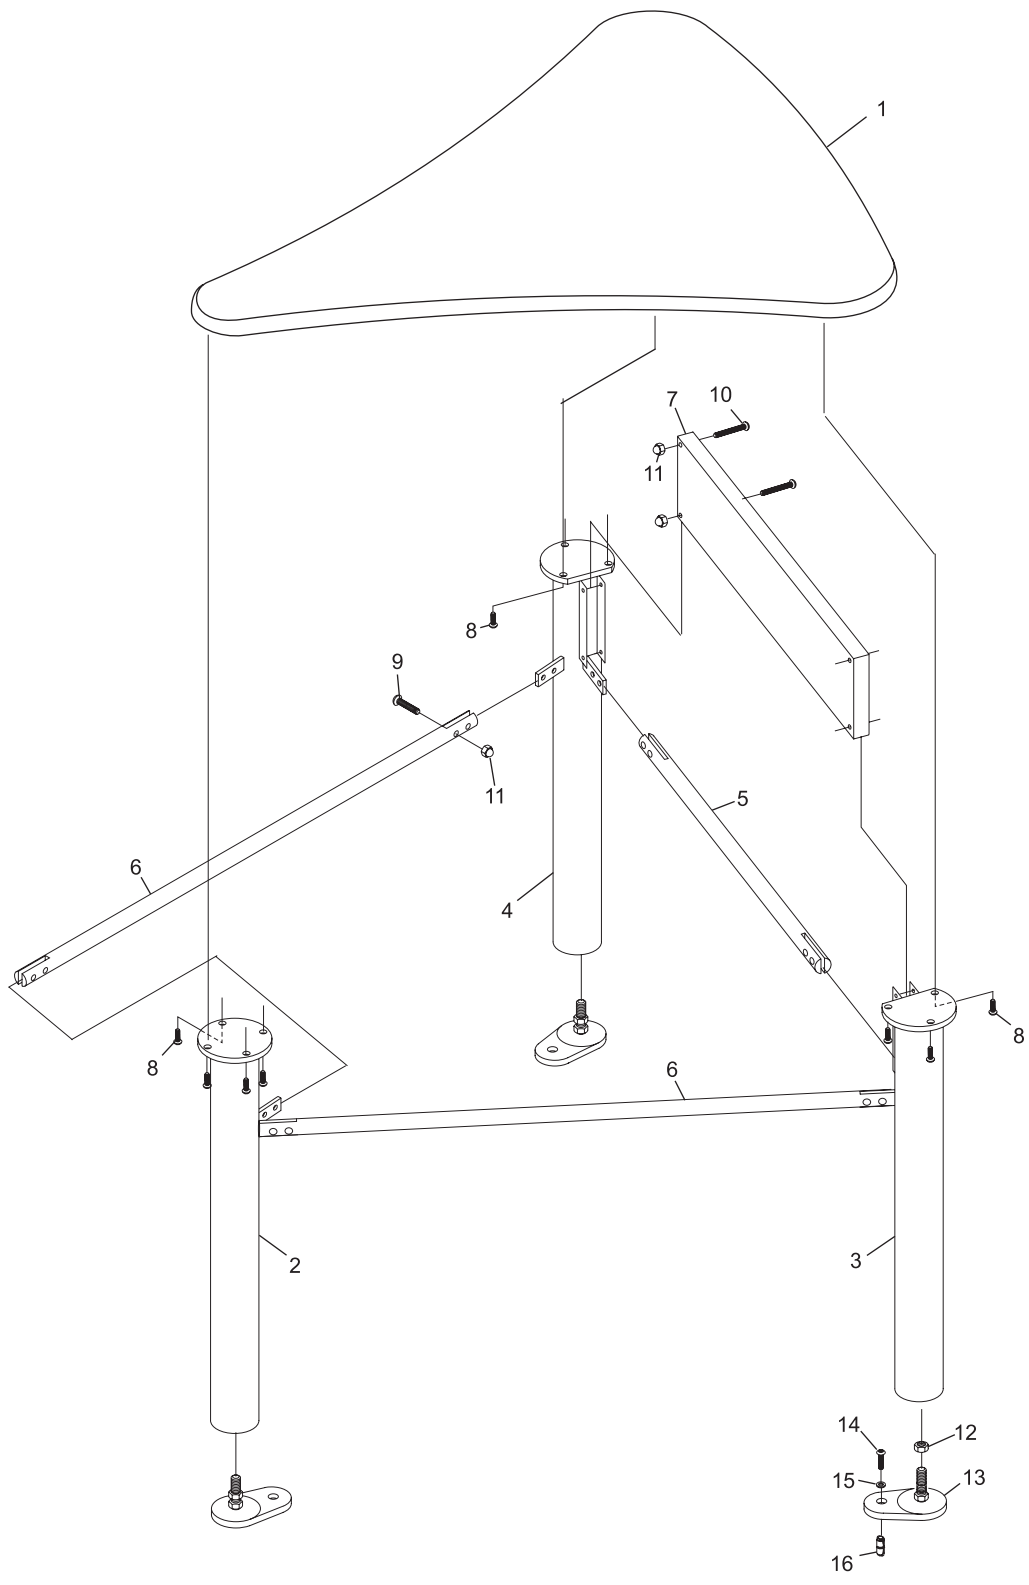

Index

No.	Part No.	Description
1.	*54-861064-xxx	Table Top
2.	54-861021-002	N.A. Center Leg
3.	54-861020-002	N.A. L.H. Front Leg
4.	54-861019-002	N.A. R.H. Front Leg
	54-861097-000	R.O. Table Leg Pkg.
5.	54-861018-002	N.A. Leg Brace, Short
6.	54-861017-002	N.A. Leg Brace, Long
7.	54-861055-xxx	N.A. Front Board
8.	11-054803-004	N.A. Button Head Cap Screw (M6 x 10 mm)
9.	11-054806-004	N.A. Button Head Cap Screw (M6 x 25 mm)
10.	11-054807-004	N.A. Button Head Cap Screw (M6 x 40 mm)
11.	11-055526-004	Acorn Nut (M6 x 1.75 mm)
12.	11-051706-001	Hex Nut (M12 x 1.75 mm)
13.	54-861072-000	Glides
14.	11-006354-009	Button Head Socket Cap Screw (3/8-16 x 1-1/4")
15.	11-191014-009	Flat Washer (3/8)
16.	11-111560-000	Concrete Anchor (3/8-16 x 1-9/16")
17.	**54-861097-000	Sofa Table Legs Pkg. (includes index Nos. 2, 3, 4 and 14)
18.	**54-861016-000	Floor Mounting Hardware Pkg.
19.	**54-861102-000	Hardware Pkg. (includes index Nos. 8, 9, 10 and 11)

N.A. = No Longer Available
R.O. = Replacement Option

NOTE: Last three digits in part number (suffix) designated color.

* Color Chart

Part No. Suffix	Primary Color	Molding Color	Laminate
1997 Frameworx Color Series			
-220	Blueberry	Banana	Light & Glow
-221	Kiwi	Blueberry	Light & Glow
-222	Cranberry	Banana	Light & Glow
-223	Grape	Kiwi	Light & Glow
-224	Banana	Grape	Dark & Glow
-225	Strawberry	Banana	Dark & Glow
-226	Cranberry	Banana	Dark & Glow
-227	Banana	Grape	Light & Glow
-228	Strawberry	Banana	Light & Glow
-229	Blueberry	Banana	Dark & Glow
-230	Kiwi	Blueberry	Dark & Glow
-231	Grape	Kiwi	Dark & Glow

Part No. Suffix	Primary Color	Molding Color	Laminate
2009 Frameworx Color Series			
-260	Violet	Violet	Glow
-261	Daffodil	Daffodil	Glow
-262	Blaze Orange	Blaze Orange	Glow
-263	Malachite	Malachite	Glow
-264	Slate	Slate	Glow
-265	Jade	Jade	Non-Glow
-266	Navy	Navy	Non-Glow
-267	Eggplant	Eggplant	Non-Glow
-268	Silver	Silver	Non-Glow
-269	Slate Slate	w/Silver Stripe	Non-Glow

Part No. Suffix	Primary Color	Molding Color	Laminate
2005 Frameworx Premium Wood Finishes			
-310	Maple	Black	Maple
-311	Rosewood	Black	Rosewood
-312	Black	Black	Black

** Not Illustrated

Striking Line Sofa Table

Striking Line Sofa Table