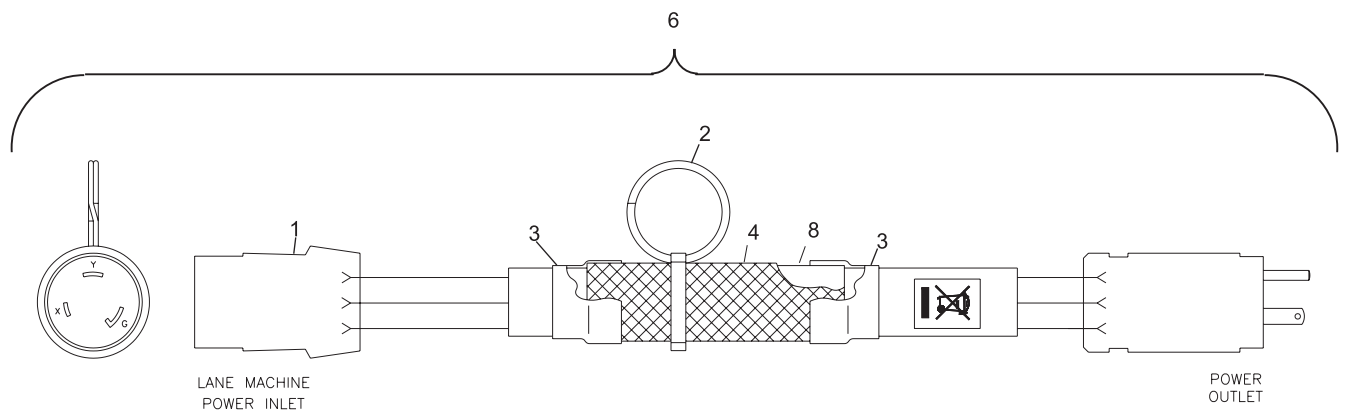

Index

No.	Part No.	Description
1.	11-696749-000	Twist-Lock Connector (250V)
2.	11-603135-000	Split Ring (1.159 I.D.)
3.	11-617079-000	Heat Shrink (6")
4.	11-617076-001	Braided Sleeving
5.	11-617077-002	Heat Shrink (40")
6.	14-860208-024	Envoy Power Cord (115V)
	14-860208-224	Envoy Power Cord (240V)

Power Cord

Power Cord