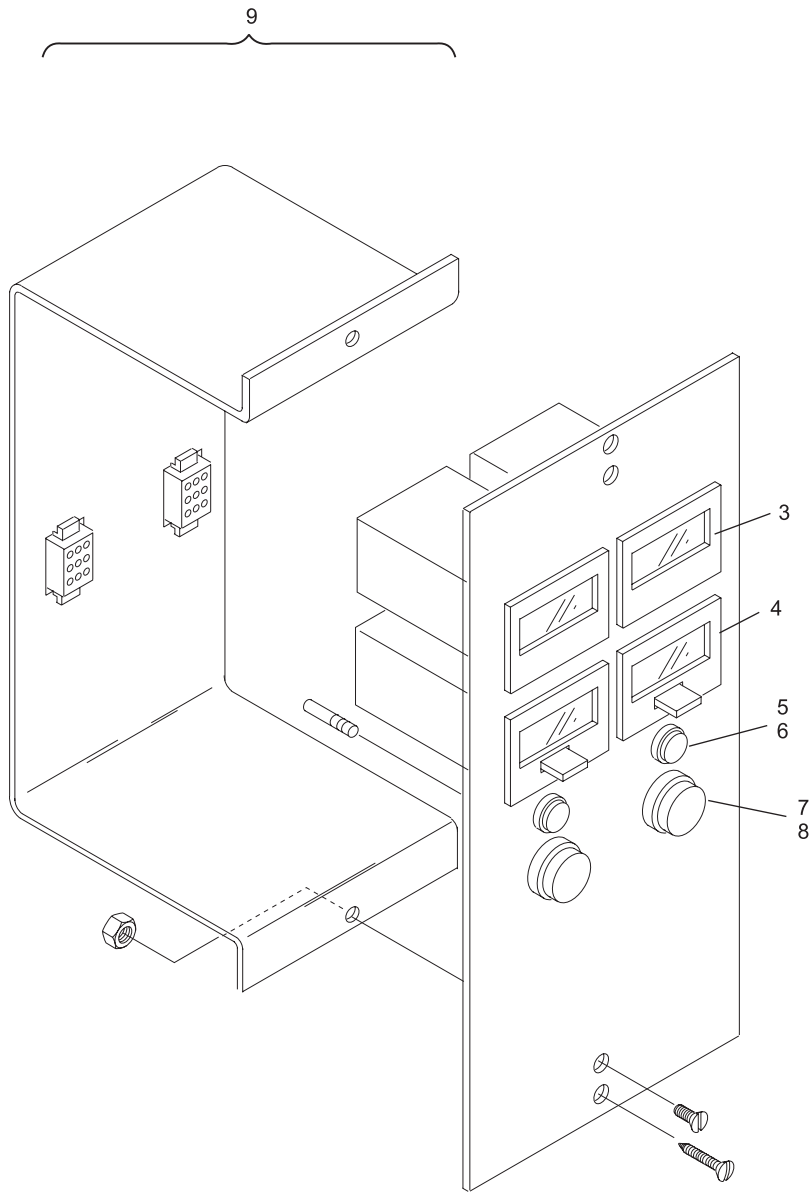

Index

No.	Part No.		Description
1.	11-680106-000	N.A.	Connector
2.	11-680302-000	N.A.	Terminal
	57-860032-000		R.O. Terminal - Male (Pkg. of 10)
3.	47-223093-000		Counter (non-resettable)
4.	47-223094-000		Counter (resettable)
5.	47-223095-000		Failure Lamp Assembly
6.	47-223096-000		Failure Lamp Bulb
7.	47-223097-000		Push Button Assembly w/Lamp
8.	47-223098-000		On-Off Lamp
9.	N.A		Manager's Control Assembly Complete

N.A. = No Longer Available.

**Manager's Control Box -
Silver Box Electrical and Universal Voltage Silver Box**

**Manager's Control Box -
Silver Box Electrical and Universal Voltage Silver Box**