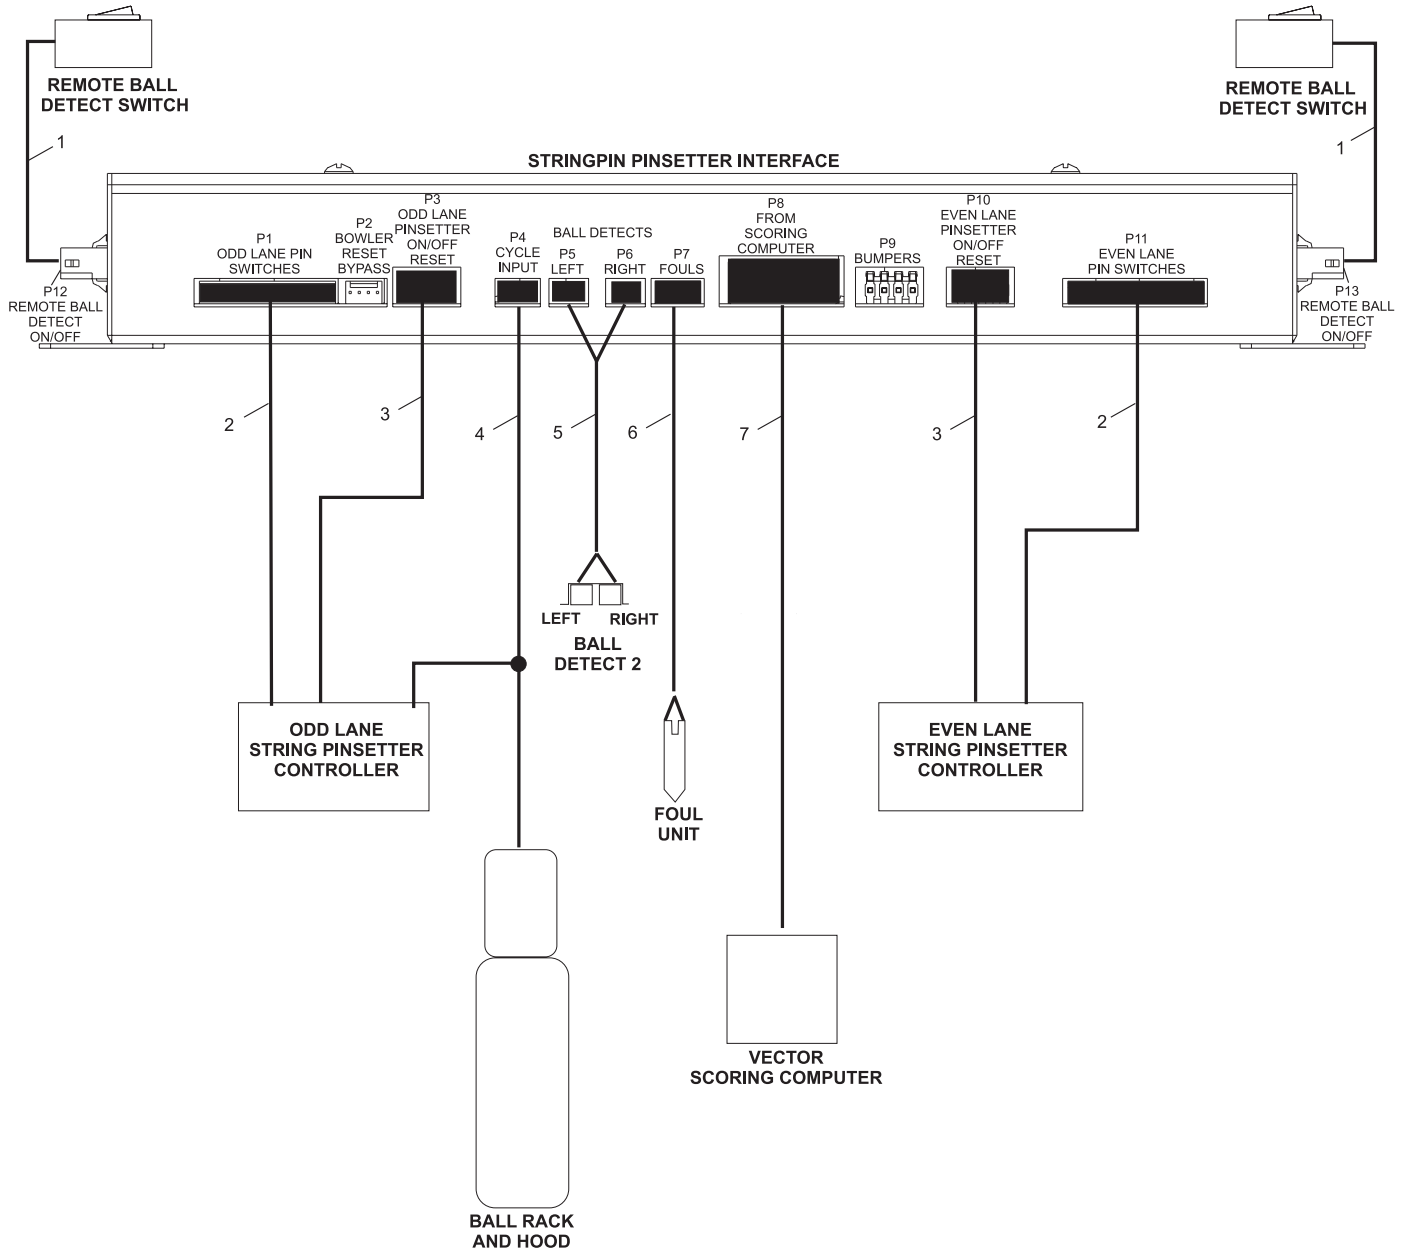

No.	Index Part No.	Description
1.	55-500925-000	Remote Ball Detect Switch Cable Assembly
2.	55-300103-001	Lane Switches Cable Assembly
3.	57-500930-001	Pinsetter On/Off Reset Cable Assembly
4.	55-300105-001	Lane Reset Cable Assembly
5.	57-500926-001	Ball Detect (machine) Cable Assembly
6.	57-500928-000	Foul Cable Assembly
7.	57-500451-000	Vector Scoring Interface Cable Assembly

Interface Cables

Interface Cables